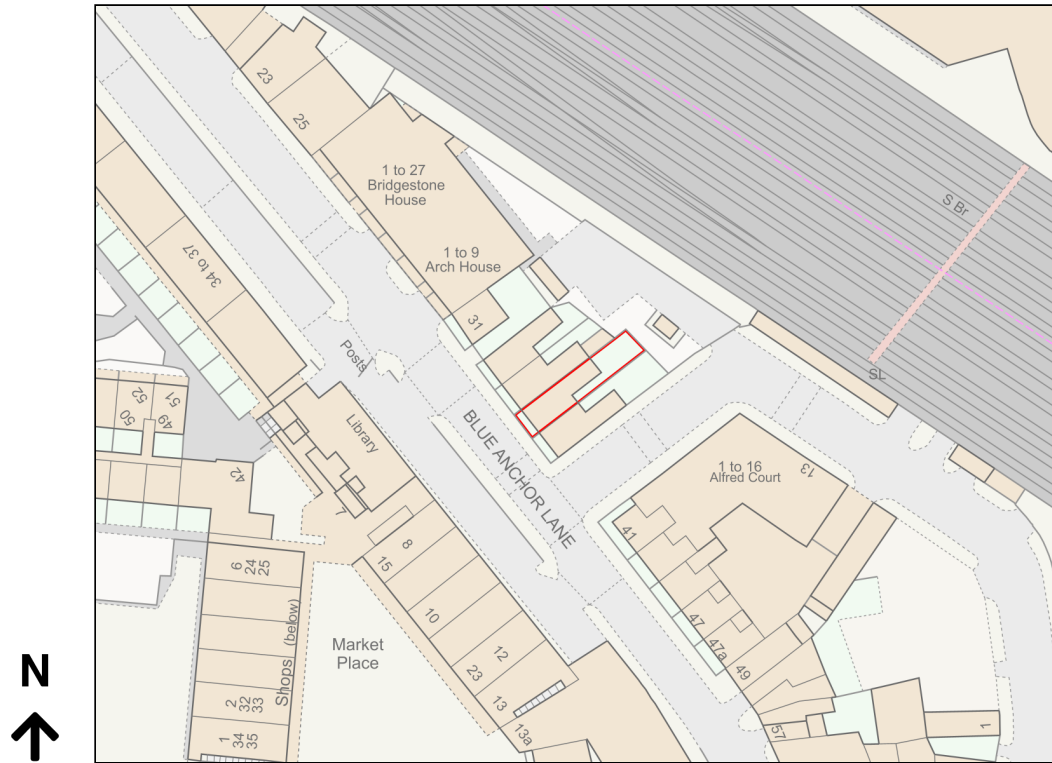

Location Plan

Site Address: 37, Blue Anchor Lane, London, SE16 3UL

Date Produced: 12-Apr-2024

Scale: 1:1250 @A4

Planning Portal Reference: PP-12972458v1