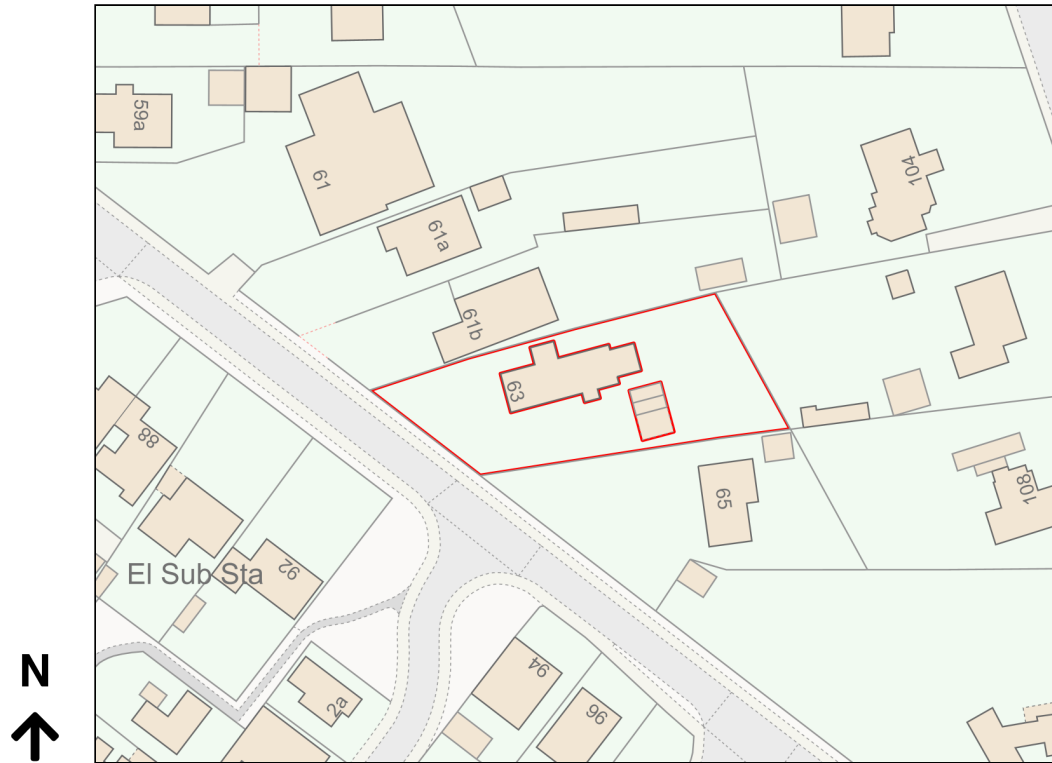

# Location Plan

Site Address: 63, Rattlers Road, Brandon, IP27 0HD

Date Produced: 02-Apr-2024

Scale: 1:1250 @A4

Planning Portal Reference: PP-12863531v1