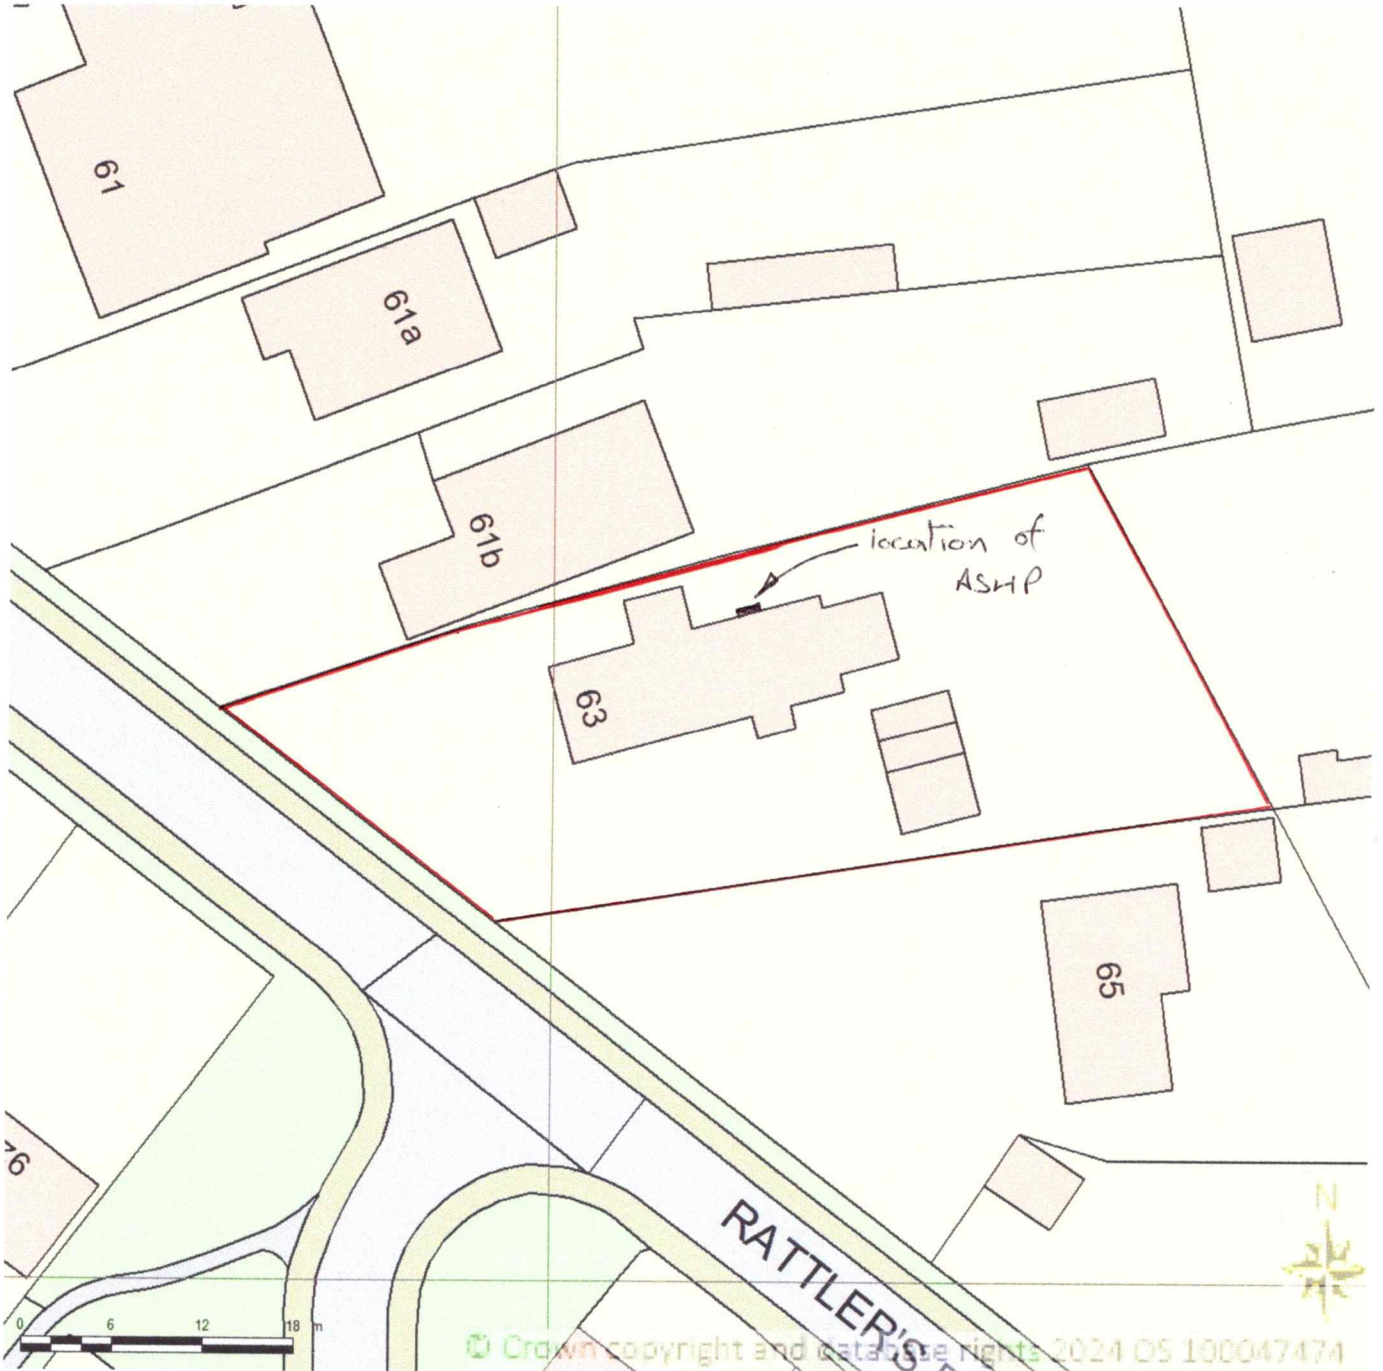

BLOCK PLAN 63 Rattlers Road, Brandon, IP27 0HD  
AREA 90m x 90m  
SCALE 1:500 on A4  
CENTRE COORDINATES: 578509, 285939

Supplied by Streetwise Maps Ltd  
[www.streetwise.net](http://www.streetwise.net)  
Licence No: 100047474  
15/04/2024 12:52:19