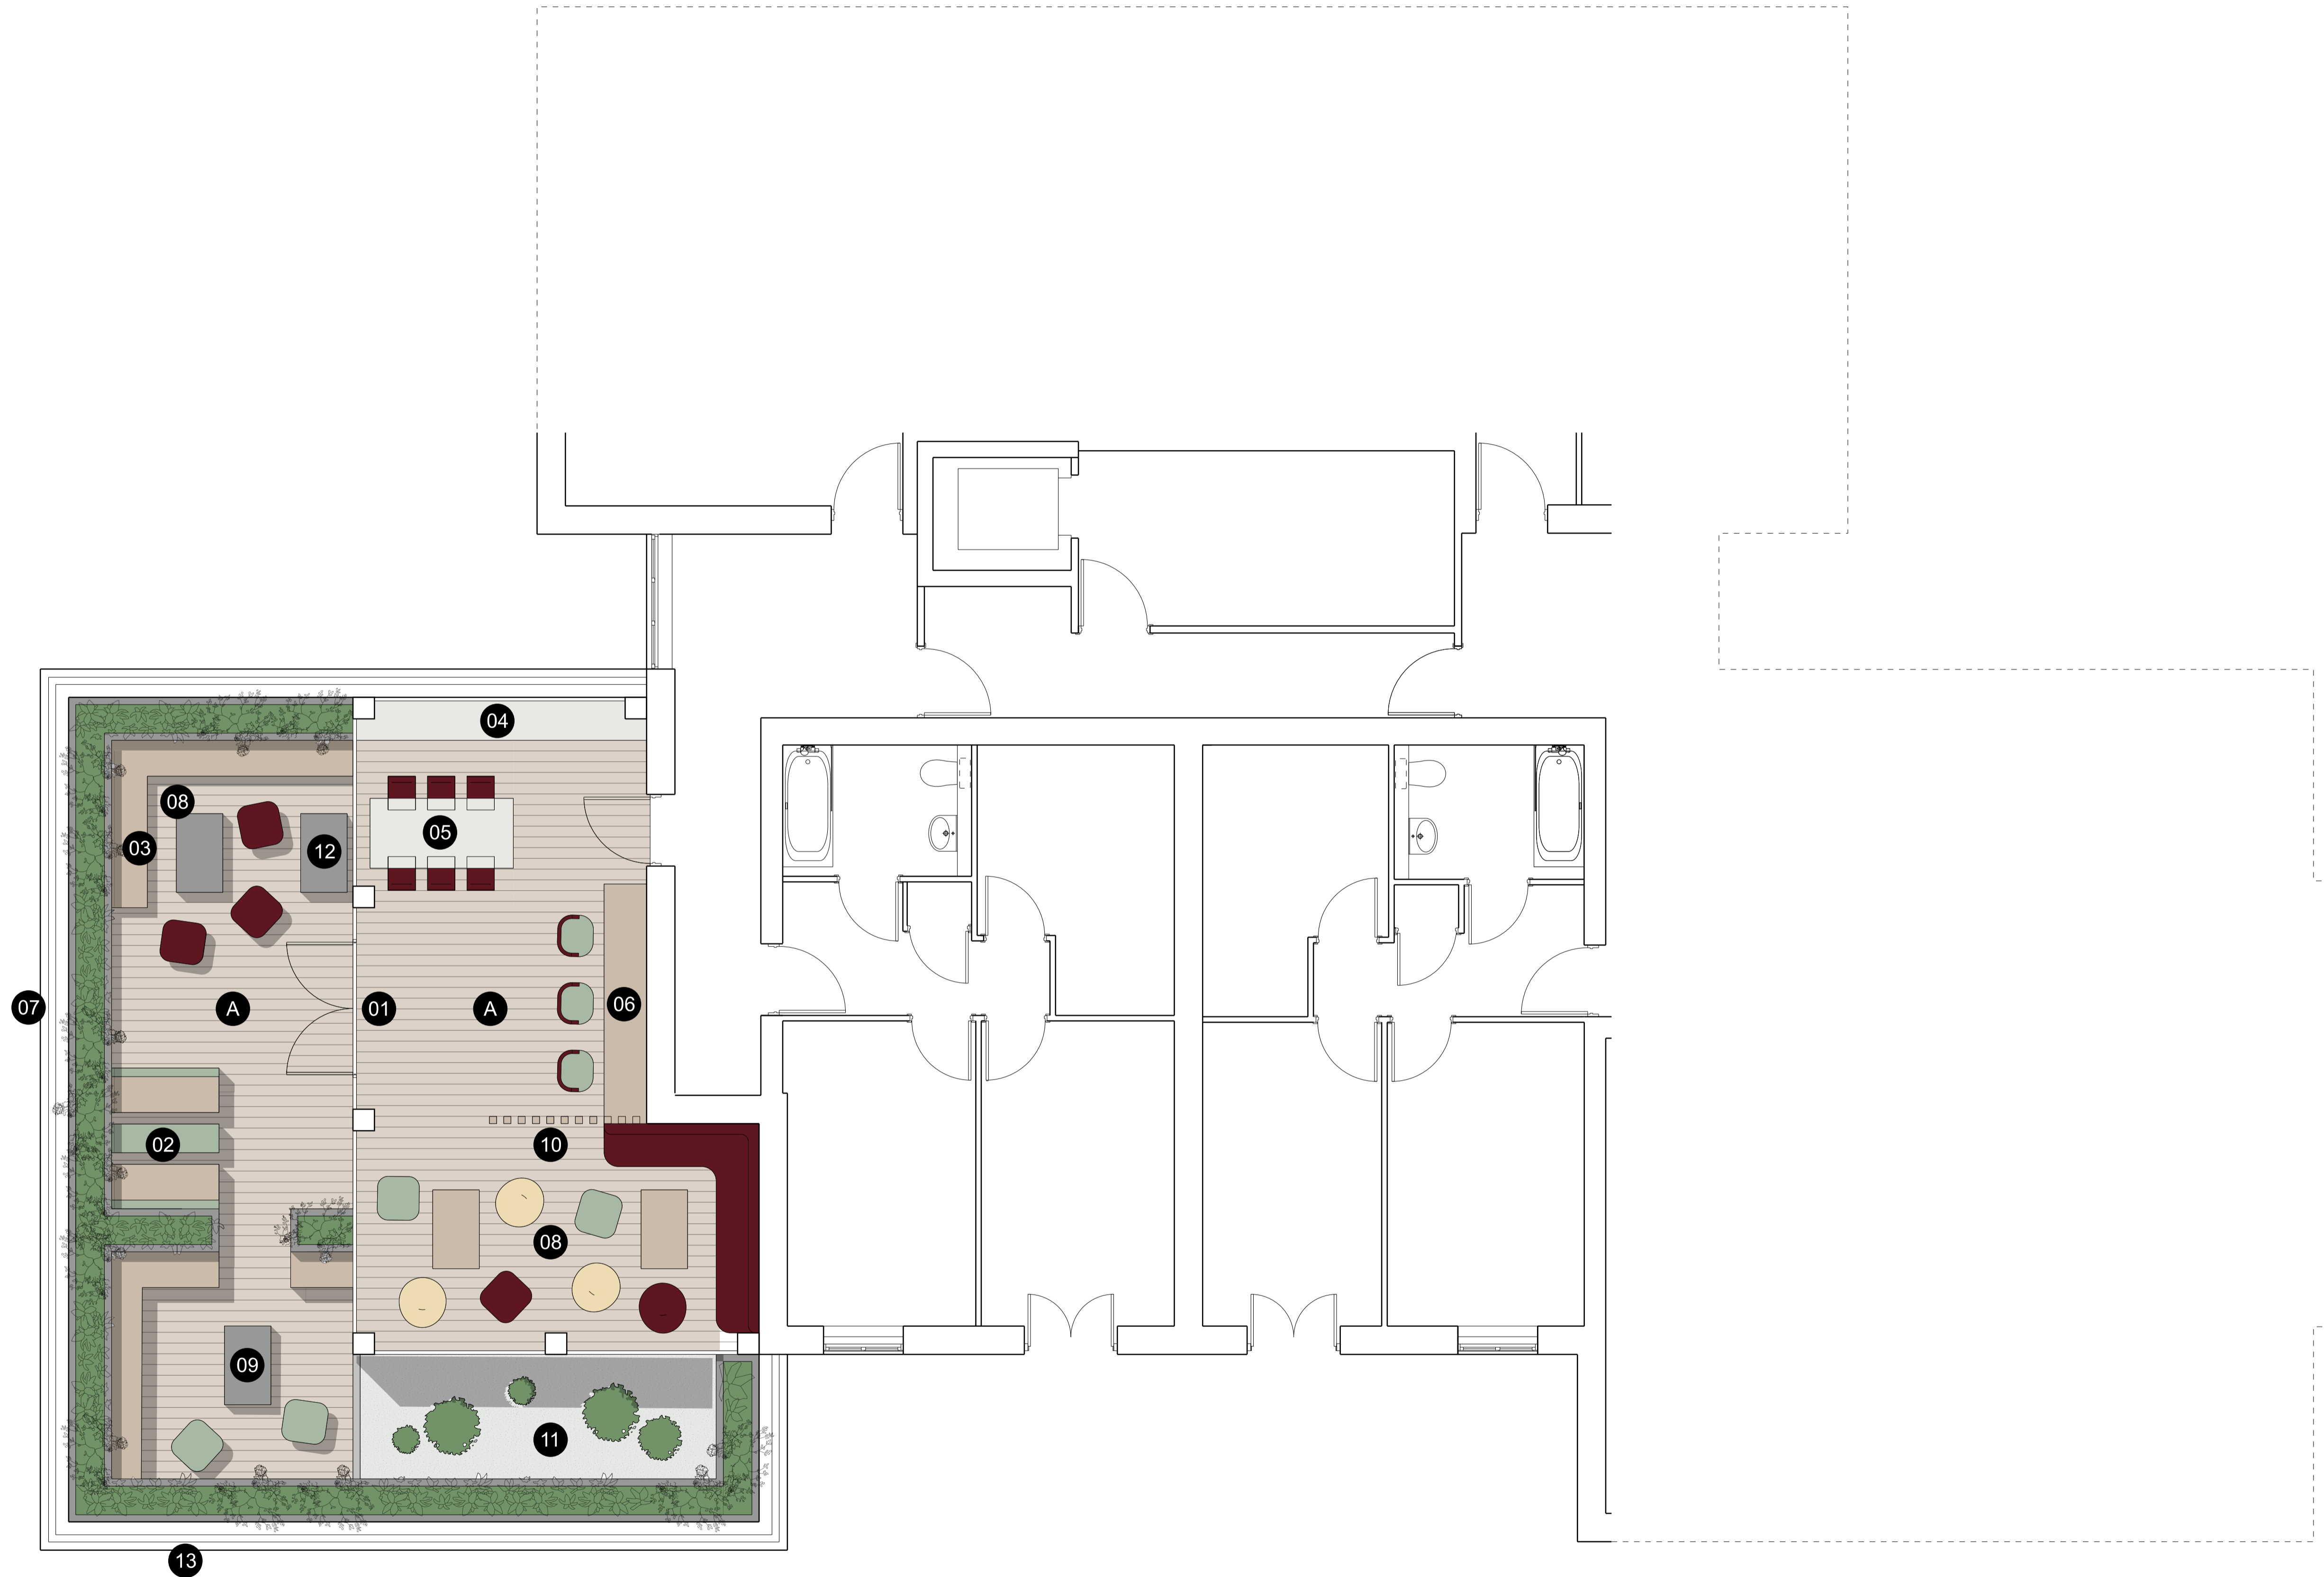

KEY:

- 01 GLAZED ENCLOSED PAVILION
- 02 EXTERNAL TIMBER TABLE AND CHAIR SET
- 03 TIMBER BENCH
- 04 COFFEE STATION
- 05 DINING / STUDY TABLE
- 06 STUDY BENCH
- 07 PERIMETER PLANTERS
- 08 CASUAL SEATING
- 09 ENCLOSED SEATING AREA
- 10 VERTICAL TIMBER SCREEN
- 11 GRAVEL ZEN GARDEN
- 12 TIMBER TABLE
- 13 RAISED GLASS GUARDRAIL

FINISHES KEY

- A TIMBER FLOORING

P01 First Issue 06/03/2024 NJ JL
 Revision Date By Chk

Title: Proposed 4F Roof Terrace

Project: 23145_Central Place Scale: 1:50

Client: Student Roost A1

Stage: Planning Status Revision

Reference: 23145-56T-P4-04F-D-A-001 S2 P01