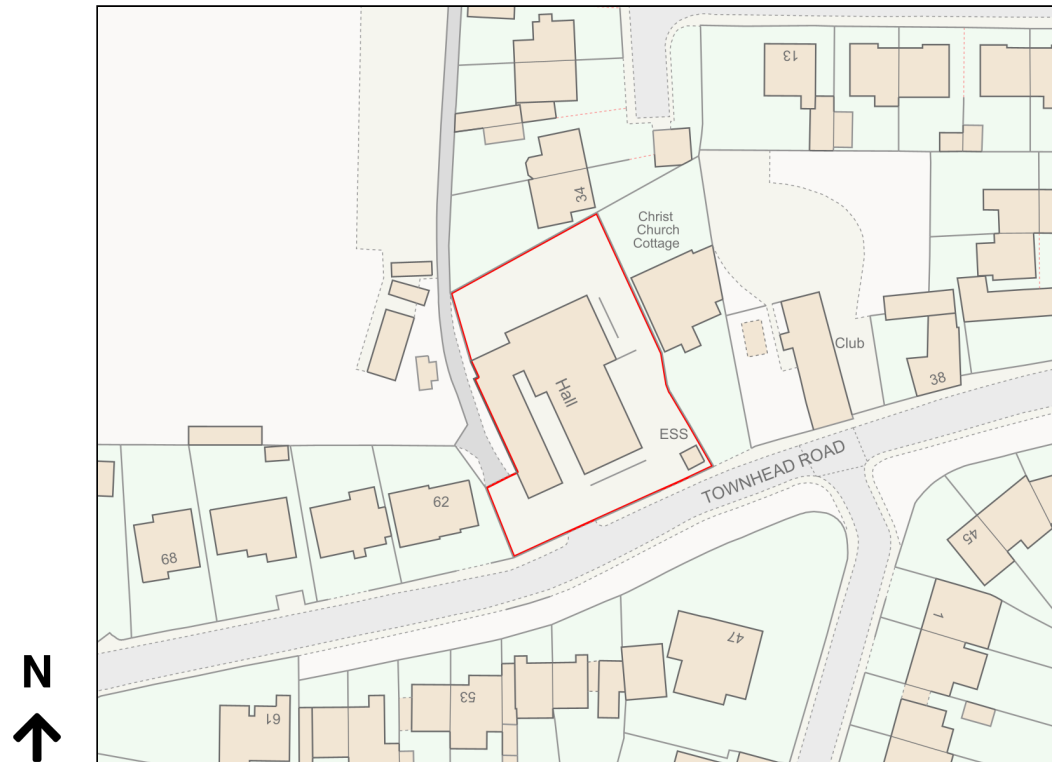

Location Plan

Site Address: Dore Church Hall, Dore Church Hall, Townhead Road, Sheffield, S17 3GA

Date Produced: 25-Mar-2024

Scale: 1:1250 @A4

Planning Portal Reference: PP-12923501v1