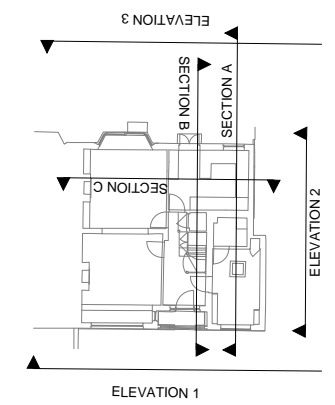

ELEVATION 1- FRONT ELEVATION

ELEVATION 2- SIDE ELEVATION

ELEVATION 3-REAR ELEVATION

revision	date
A Loft added	12.04.24

FOR PLANNING

**22 Deansway**

**As existing  
ELEVATIONS**

**ana alonso architect**  
Dipl Arch ARB  
T | 07754888138  
E | anatruan@yahoo.com  
facebook.com/ana.alonso.architect

**ana alonso architect | muswell hill**

Scale	1:100@A3	Job No	Dwg No	Rev
Date	Sept 23	2023/127	<b>AP(00)04</b>	A
Drawn	AAT			
Checked	AAT	© COPYRIGHT This drawing is the copyright of Ana Alonso.		