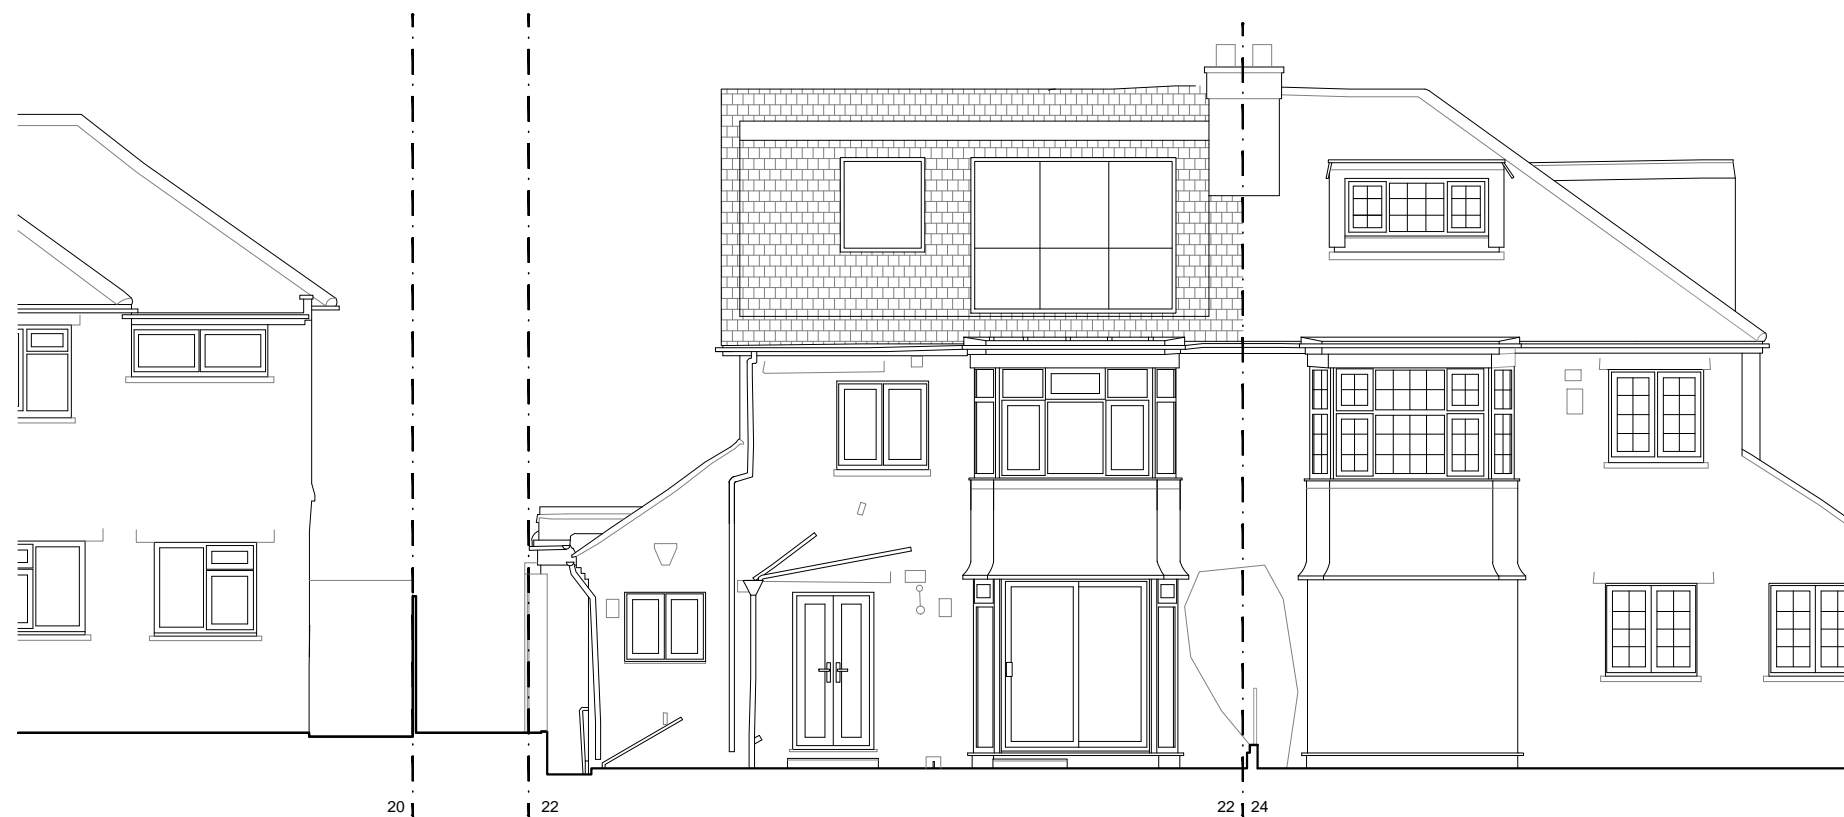

ELEVATION 1- FRONT ELEVATION

ELEVATION 2- SIDE ELEVATION

ELEVATION 3-REAR ELEVATION

revision	date
A Loft added	12.04.24

FOR PLANNING

**22 Deansway**

**As existing  
ELEVATIONS**

**ana alonso architect**  
Dipl Arch ARB  
T | 07754888138  
E | anatruan@yahoo.com  
facebook.com/ana.alonso.architect

**ana alonso architect | muswell hill**

Scale	1:100@A3	Job No	Dwg No	Rev
Date	Sept 23	2023/127	<b>AP(00)04</b>	A
Drawn	AAT			
Checked	AAT	© COPYRIGHT This drawing is the copyright of Ana Alonso.		