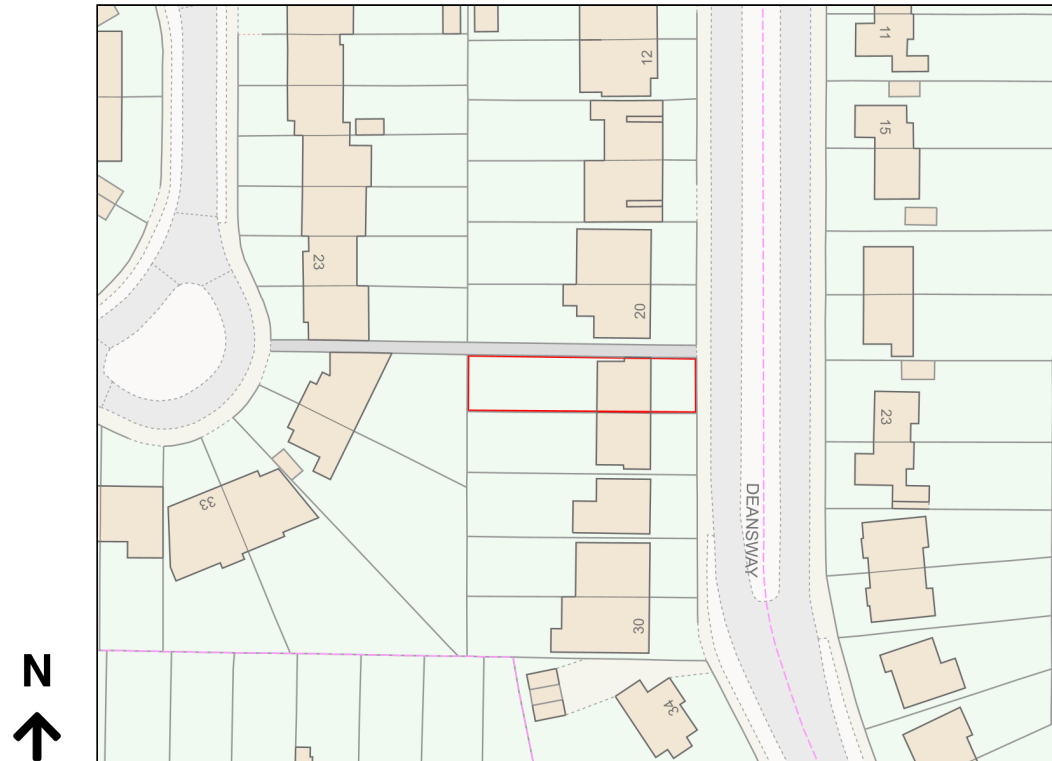

Location Plan

Site Address: 22, Deansway, East Finchley, London, N2 0JF

Date Produced: 13-Apr-2024

Scale: 1:1250 @A4

Planning Portal Reference: PP-12976516v1