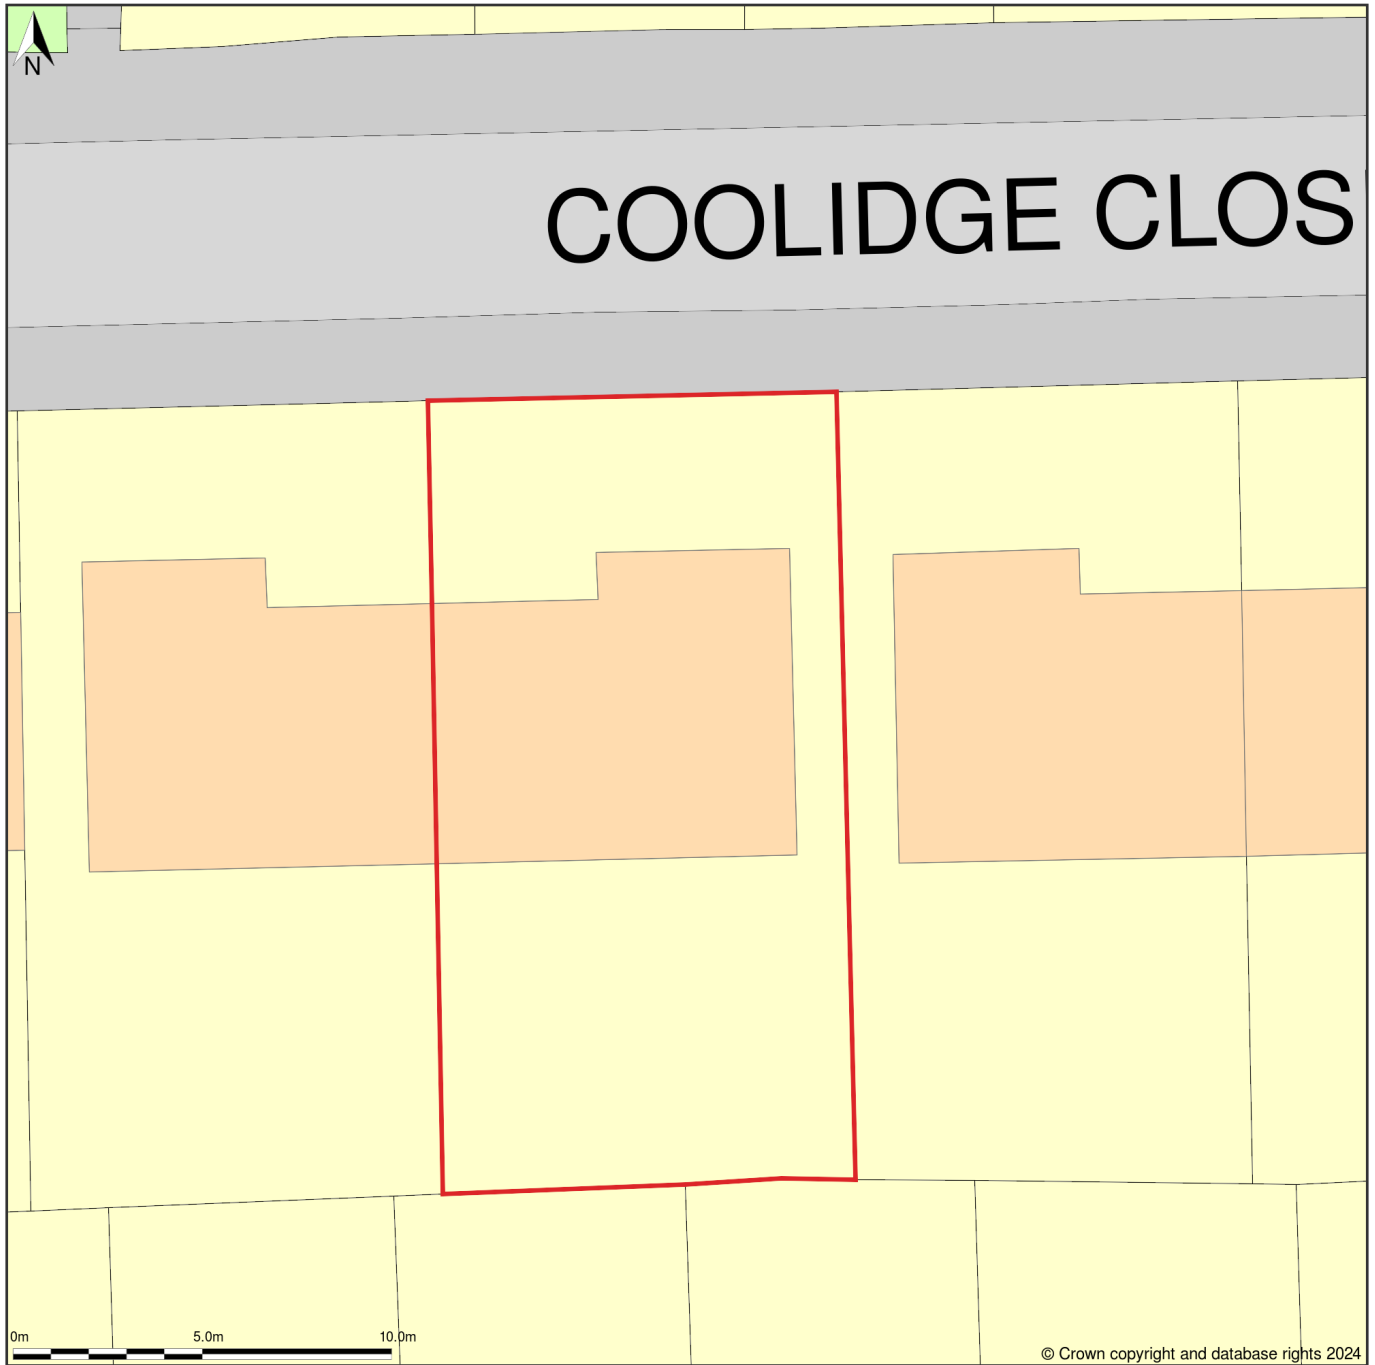

7, Coolidge Close, Oxford, Oxfordshire, OX3 7NP

Site Plan (also called a Block Plan) shows area bounded by: 454526.16, 206208.14 454562.16, 206244.14 (at a scale of 1:200), OSGridRef: SP5454 622. The representation of a road, track or path is no evidence of a right of way. The representation of features as lines is no evidence of a property boundary.