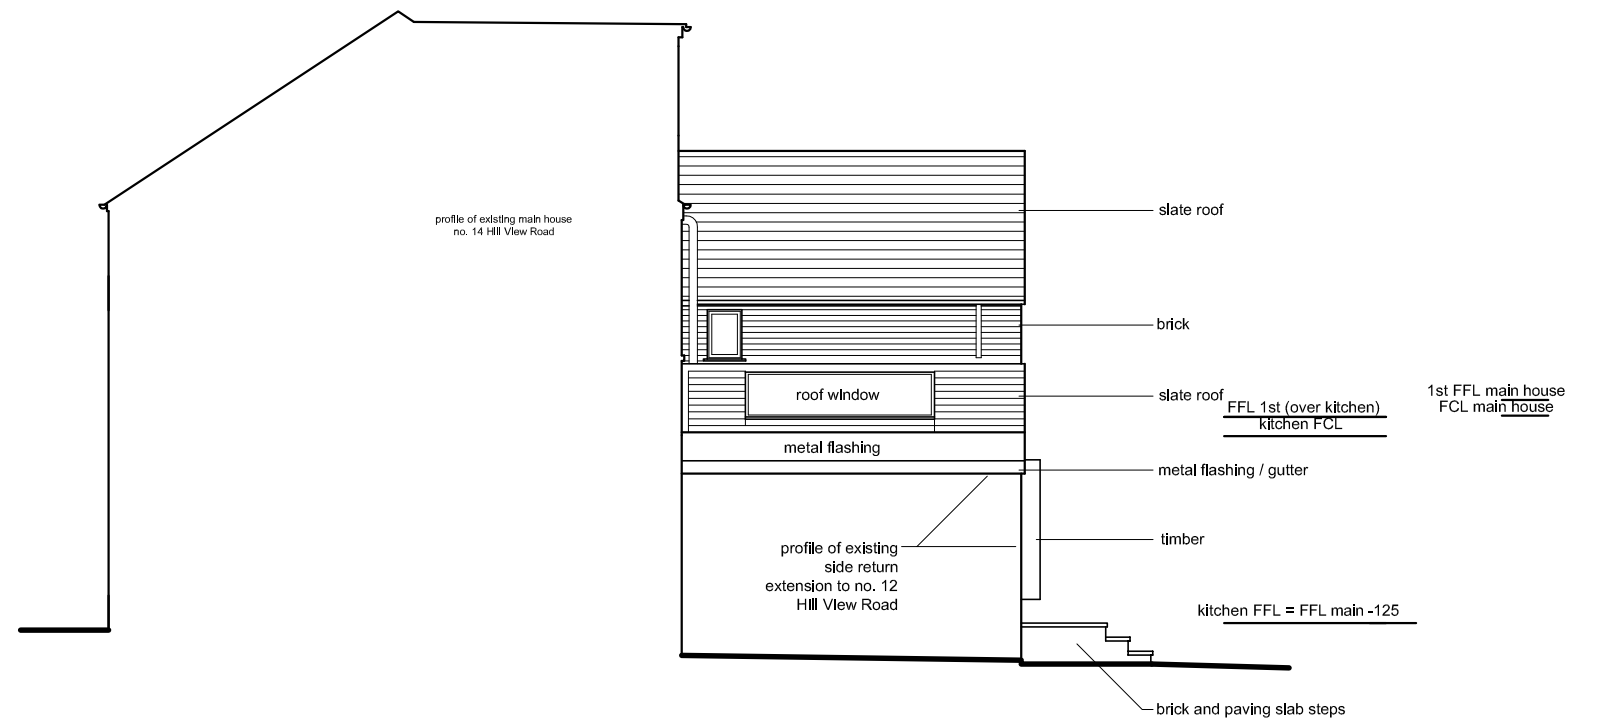

Lightbox Architects

1 Kings Meadow
Osney Mead
Oxford
OX2 0DP
t 07901 521084
lightboxarchitects.com

title
extension and alteration to
14 Hill View Road
Oxford
OX2 1BZ
for Sara Mackie

drawing
proposed elevations

drawing number
HVR14 021

scale at A3 1:100 date April 2024 drawn by jmac

FOR PLANNING APPLICATION

rear (west) elevation - proposed

side (north) elevation - proposed