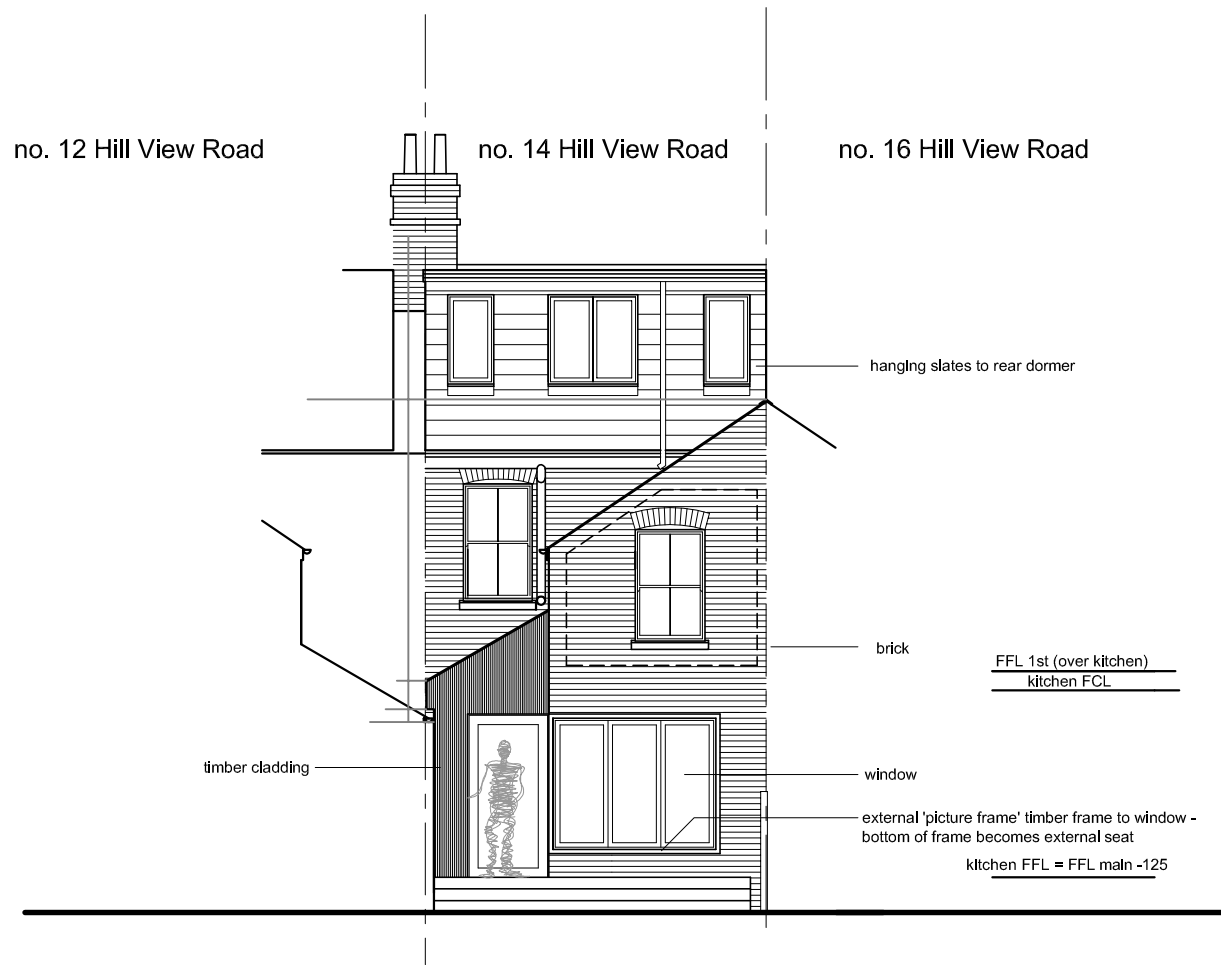

Lightbox Architects

1 Kings Meadow
Osney Mead
Oxford
OX2 0DP
t 07901 521084
lightboxarchitects.com

title
extension and alteration to
14 Hill View Road
Oxford
OX2 1BZ
for Sara Mackie

drawing
proposed elevations

drawing number
HVR14 021

scale at A3 1:100 date April 2024 drawn by jmac

FOR PLANNING APPLICATION

rear (west) elevation - proposed

side (north) elevation - proposed