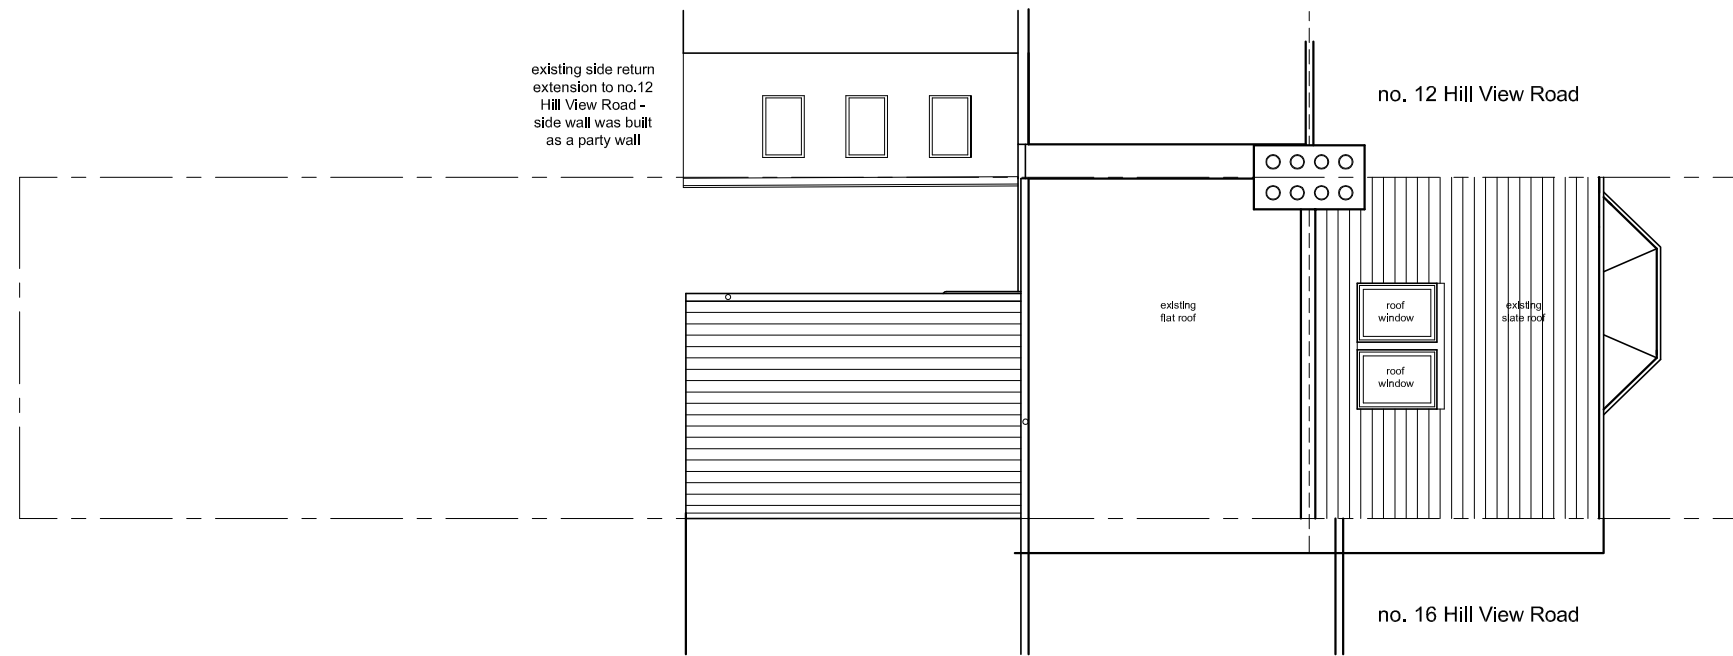

Lightbox Architects

1 Kings Meadow
Osney Mead
Oxford
OX2 0DP
t 07901 521084
lightboxarchitects.com

title
extension and alteration to
14 Hill View Road
Oxford
OX2 1BZ
for Sara Mackie

drawing
existing second floor and roof plans

drawing number
HVR14 011

scale at A3
1:100
date
April 2022
drawn by
jmac

RECORD DRAWING

roof plan

second floor

notes
do not scale from drawing - use figured dimensions only
any discrepancy or error to be notified to Architect immediately
if in doubt - ask
do not build from any drawing unless marked
FOR CONSTRUCTION