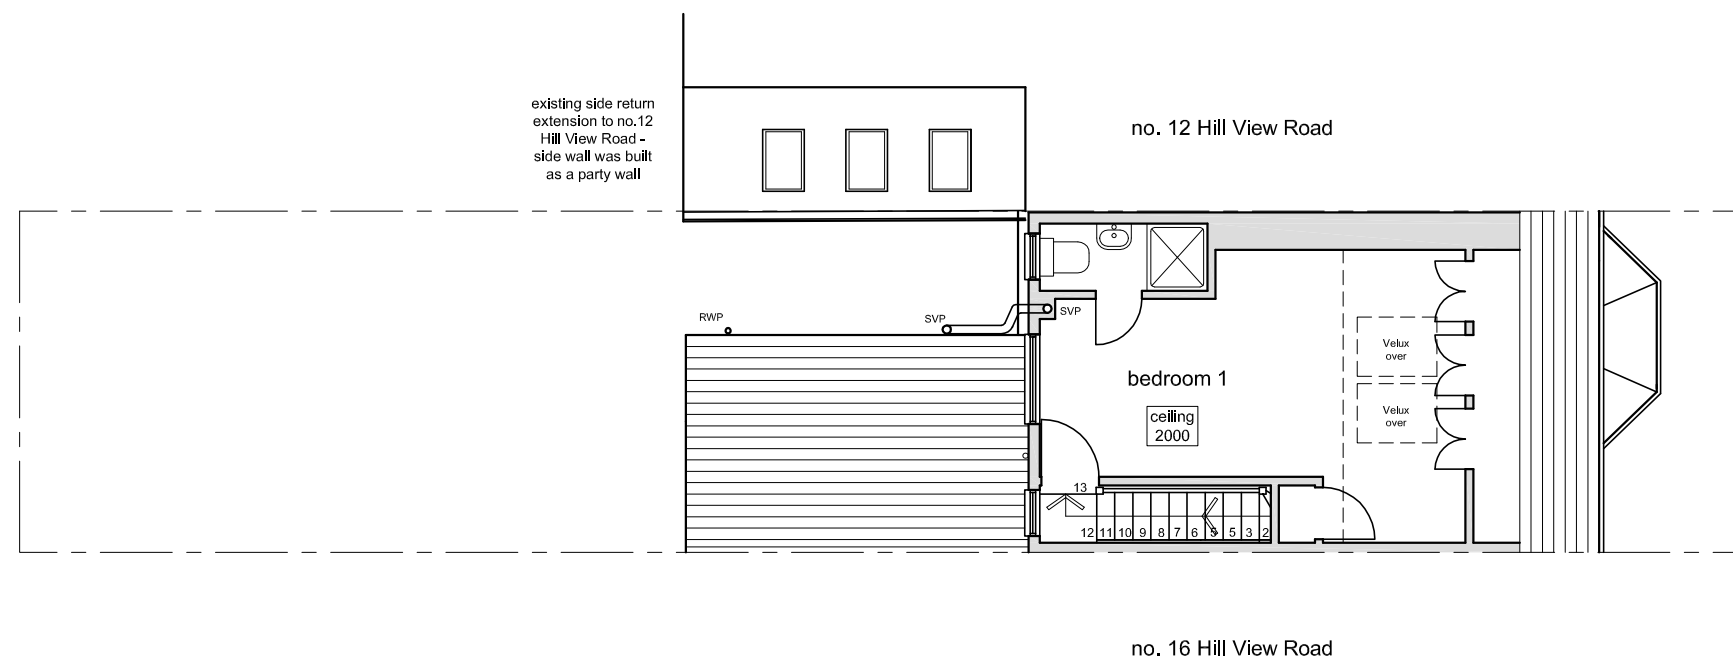

Lightbox Architects

1 Kings Meadow
Osney Mead
Oxford
OX2 0DP
t 07901 521084
lightboxarchitects.com

title
extension and alteration to
14 Hill View Road
Oxford
OX2 1BZ
for Sara Mackie

drawing
existing second floor and roof plans

drawing number
HVR14 011

scale at A3
1:100
date
April 2022
drawn by
jmac

RECORD DRAWING

roof plan

second floor

notes
do not scale from drawing - use figured dimensions only
any discrepancy or error to be notified to Architect immediately
if in doubt - ask
do not build from any drawing unless marked
FOR CONSTRUCTION