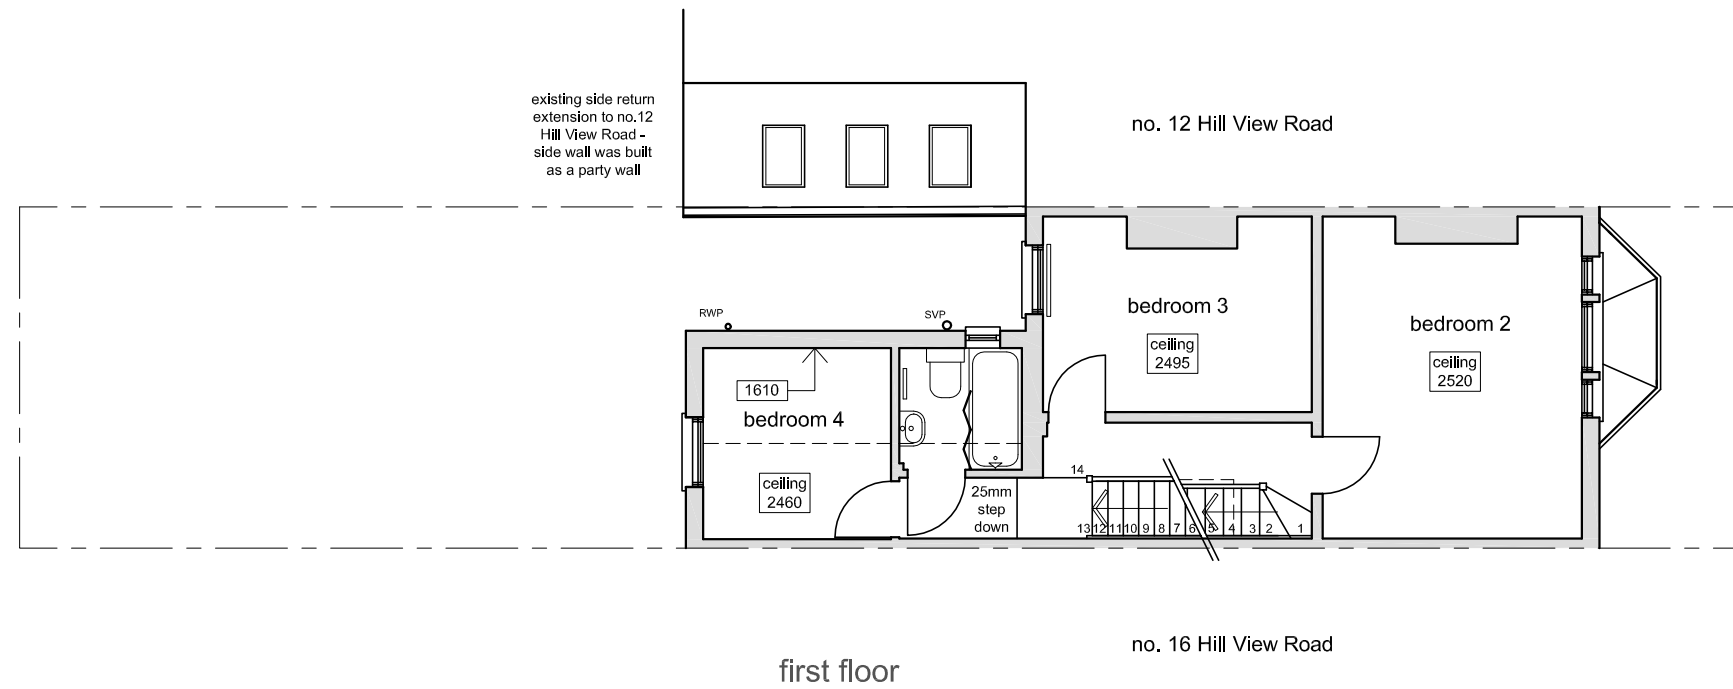

Lightbox Architects

1 Kings Meadow
Osney Mead
Oxford
OX2 0DP
t 07901 521084
lightboxarchitects.com

title
extension and alteration to
14 Hill View Road
Oxford
OX2 1BZ
for Sara Mackie

drawing
existing ground and first floor plans

drawing number
HVR14 010

scale at A3
1:100 date
April 2022 drawn by
jmac

RECORD DRAWING

first floor

ground floor

notes
do not scale from drawing - use figured dimensions only
any discrepancy or error to be notified to Architect immediately
if in doubt - ask
do not build from any drawing unless marked
FOR CONSTRUCTION