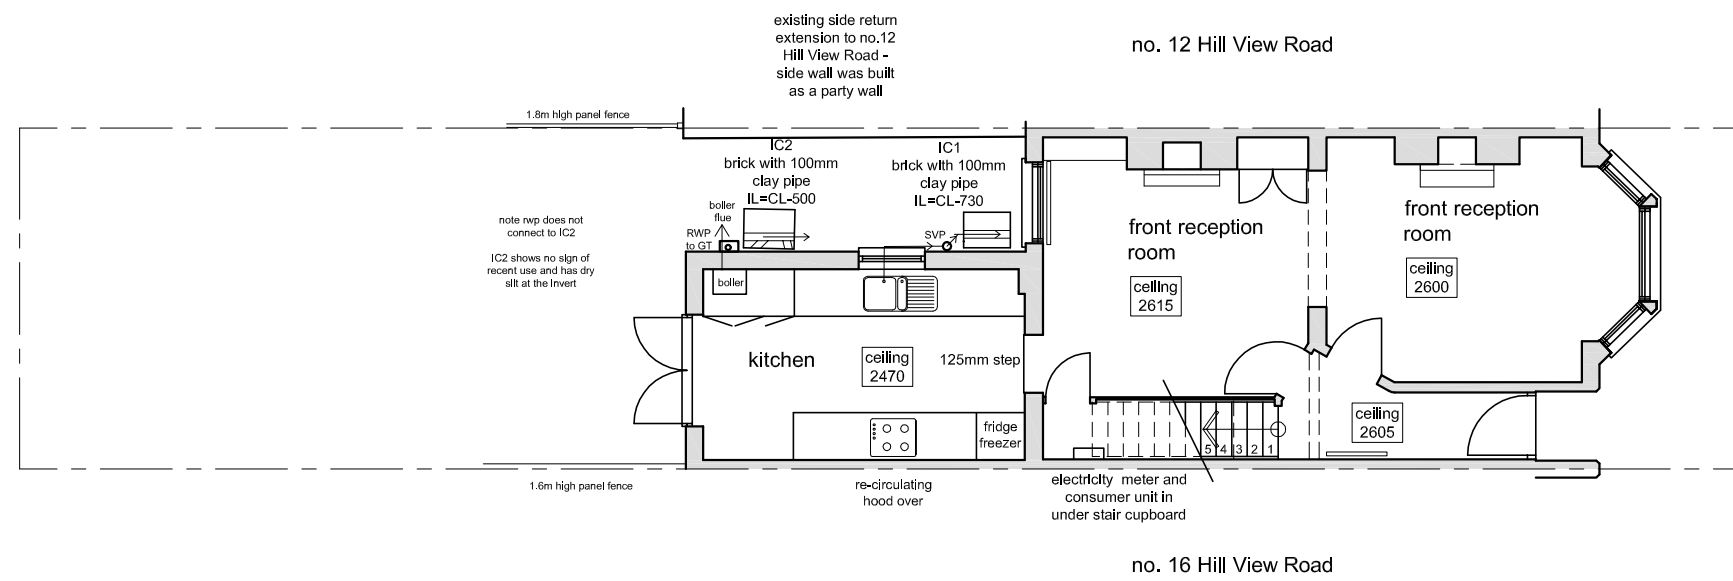

Lightbox Architects

1 Kings Meadow
Osney Mead
Oxford
OX2 0DP
t 07901 521084
lightboxarchitects.com

title
extension and alteration to
14 Hill View Road
Oxford
OX2 1BZ
for Sara Mackie

drawing
existing ground and first floor plans

drawing number
HVR14 010

scale at A3
1:100 date
April 2022 drawn by
jmac

RECORD DRAWING

first floor

ground floor

notes
do not scale from drawing - use figured dimensions only
any discrepancy or error to be notified to Architect immediately
if in doubt - ask
do not build from any drawing unless marked
FOR CONSTRUCTION