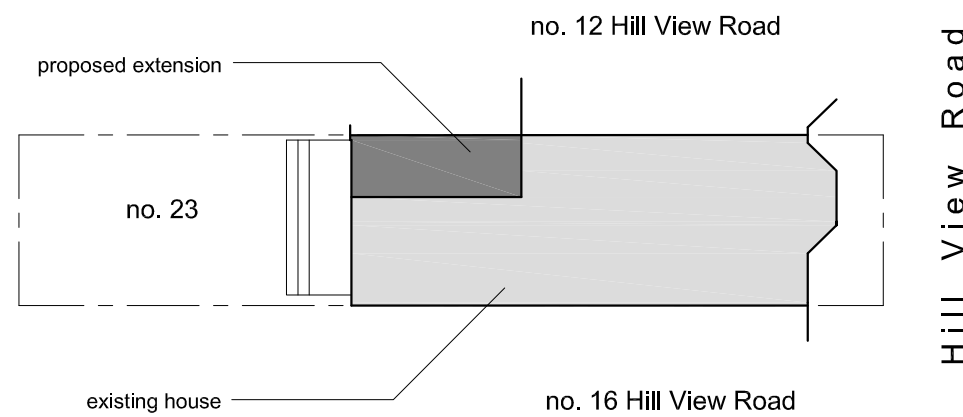

Lightbox Architects

1 Kings Meadow
Osney Mead
Oxford
OX2 0DP
t 07901 521084
lightboxarchitects.com

title
extension and alteration to
14 Hill View Road
Oxford
OX2 1BZ
for Sara Mackie

drawing
block plan
drawing number
HVR14 105

block plan