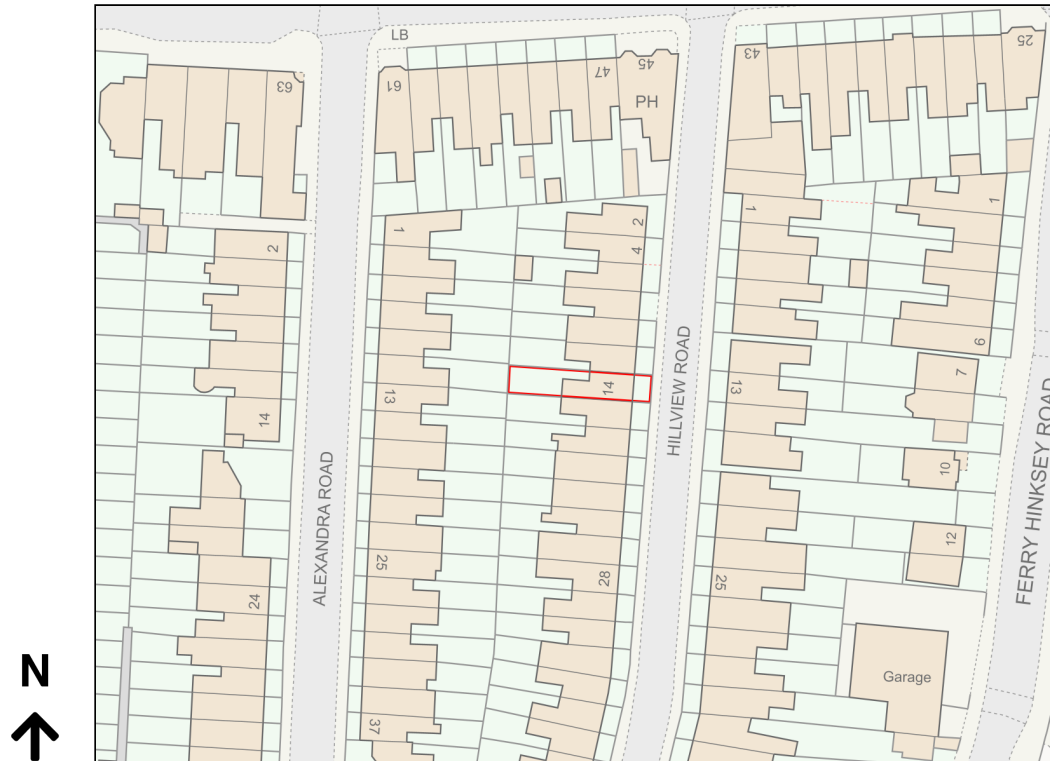

Location Plan

Site Address: 14, Hill View Road, Oxford, OX2 0BZ

Date Produced: 08-Apr-2024

Scale: 1:1250 @A4

Planning Portal Reference: PP-12959720v1