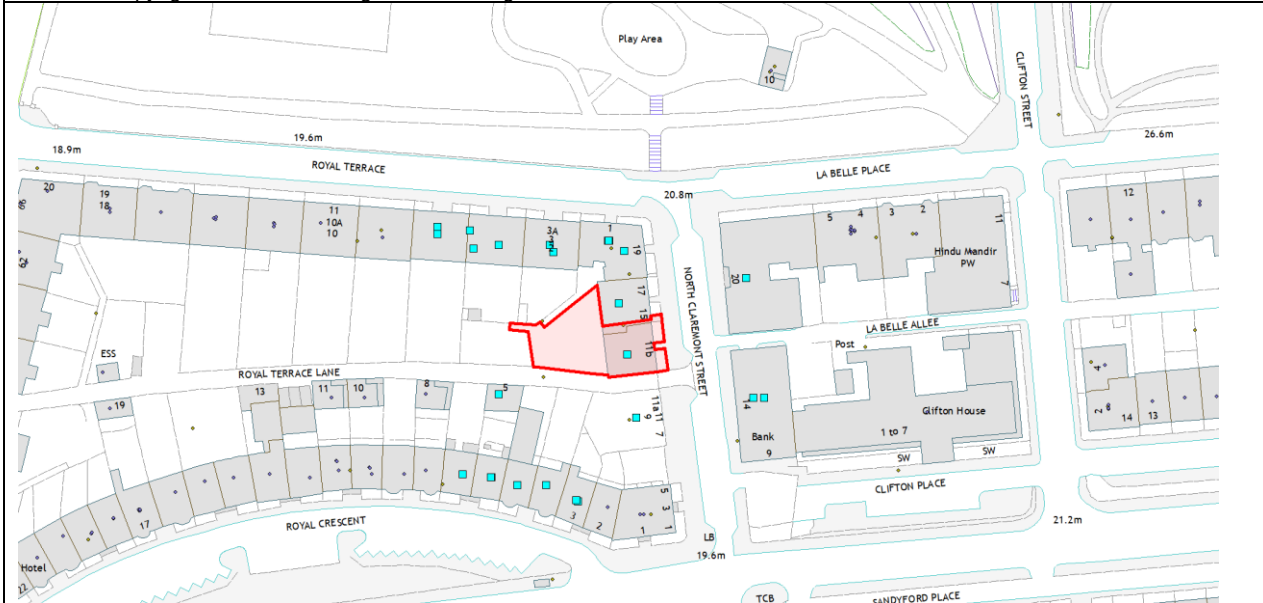

24/00589/FUL

Flat 1/2 15 North Claremont Street Glasgow G3 7NR

NEIGHBOURING LAND TO BE NOTIFIED

Land to south (site of 7 North Claremont Street)

NEIGHBOURS NOTIFIED

Please note that any mapping is for illustrative purposes only and is not true to any marked scale

© Crown Copyright and database Right 2020. All rights reserved. OS Licence number 100023379

Any Ordnance Survey mapping included within this document is provided by Glasgow City Council under licence from the Ordnance Survey in order to fulfil its public function to make available Council-held public domain information. Persons viewing this mapping should contact Ordnance Survey Copyright for advice where they wish to license Ordnance Survey mapping/map data for their own use. The OS website can be found at www.ordnancesurvey.co.uk