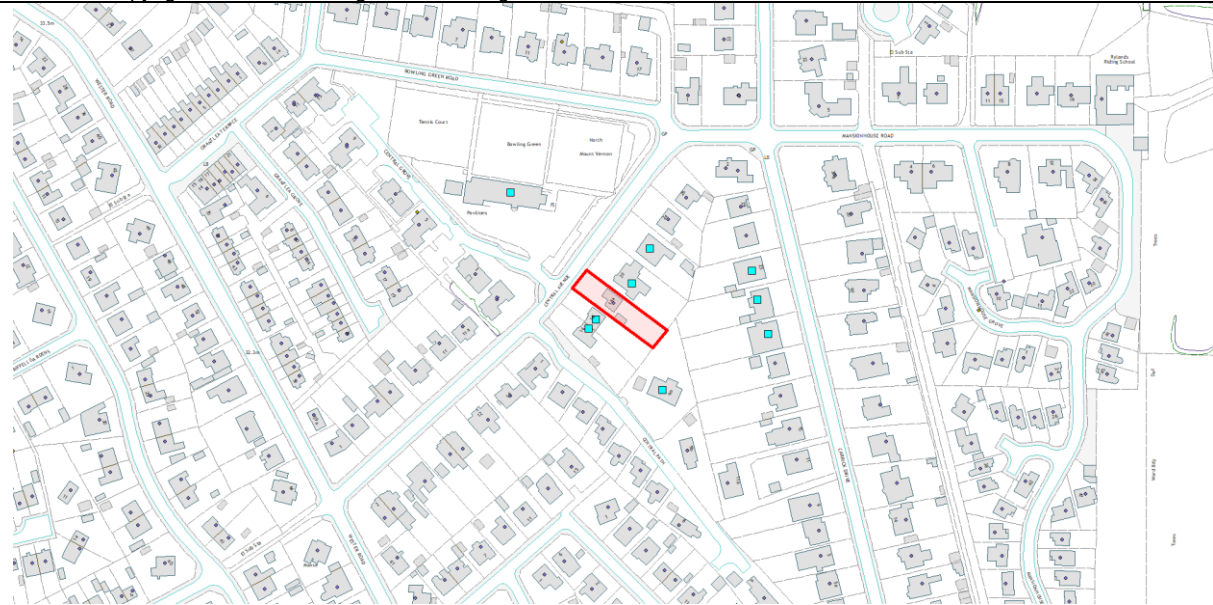

**24/00831/FUL**

**18A Central Avenue Mount Vernon Glasgow G32 0SS**

**NEIGHBOURING LAND TO BE NOTIFIED**

None

**NEIGHBOURS NOTIFIED**

Please note that any mapping is for illustrative purposes only and is not true to any marked scale

© Crown Copyright and database Right 2020. All rights reserved. OS Licence number 100023379

Any Ordnance Survey mapping included within this document is provided by Glasgow City Council under licence from the Ordnance Survey in order to fulfil its public function to make available Council-held public domain information. Persons viewing this mapping should contact Ordnance Survey Copyright for advice where they wish to license Ordnance Survey mapping/map data for their own use. The OS website can be found at [www.ordnancesurvey.co.uk](http://www.ordnancesurvey.co.uk)

1. 6 Central Grove Glasgow G32 0SP
2. 25 Carrick Drive Glasgow G32 0RW
3. 23 Carrick Drive Glasgow G32 0RW
4. 21 Carrick Drive Glasgow G32 0RW
5. 9A Carrick Drive Glasgow G32 0RW
6. 20 Central Avenue Mount Vernon Glasgow G32 0SS
7. 18 Central Avenue Mount Vernon Glasgow G32 0SS
8. 16 Central Avenue Mount Vernon Glasgow G32 0SS
9. 22 Central Avenue Mount Vernon Glasgow G32 0SS