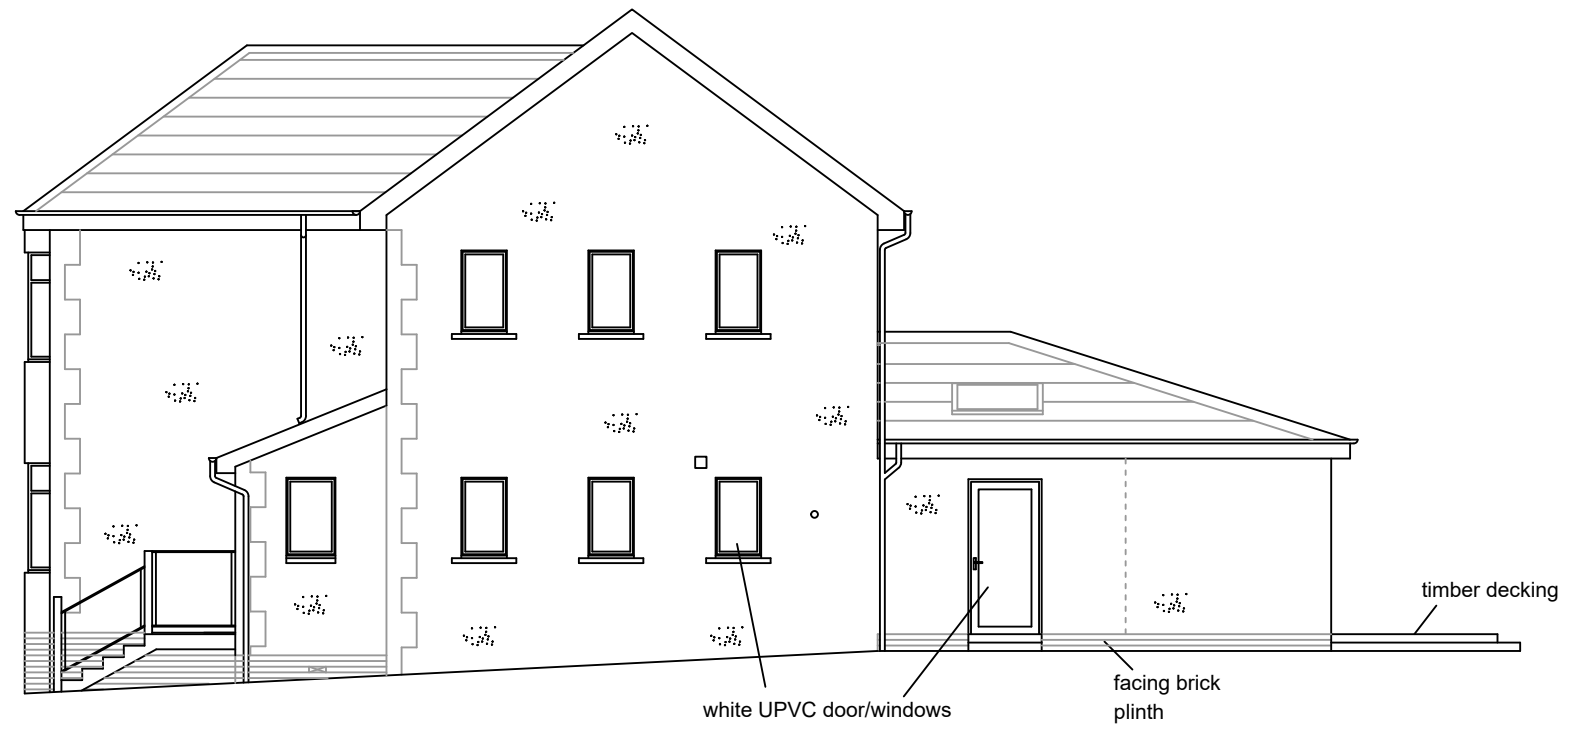

WEST ELEVATION AS EXISTING

SOUTH ELEVATION AS EXISTING

EAST ELEVATION AS EXISTING

NORTH ELEVATION AS EXISTING

Project Mr Stewart Dunlop 18a Central Avenue Glasgow G32 0SS	Drawing Title Existing Elevations	Scale 1:100 @A3
	Drawn By D. Hollywood	Date September'23
	Drawing No. SDL/23/2	Rev