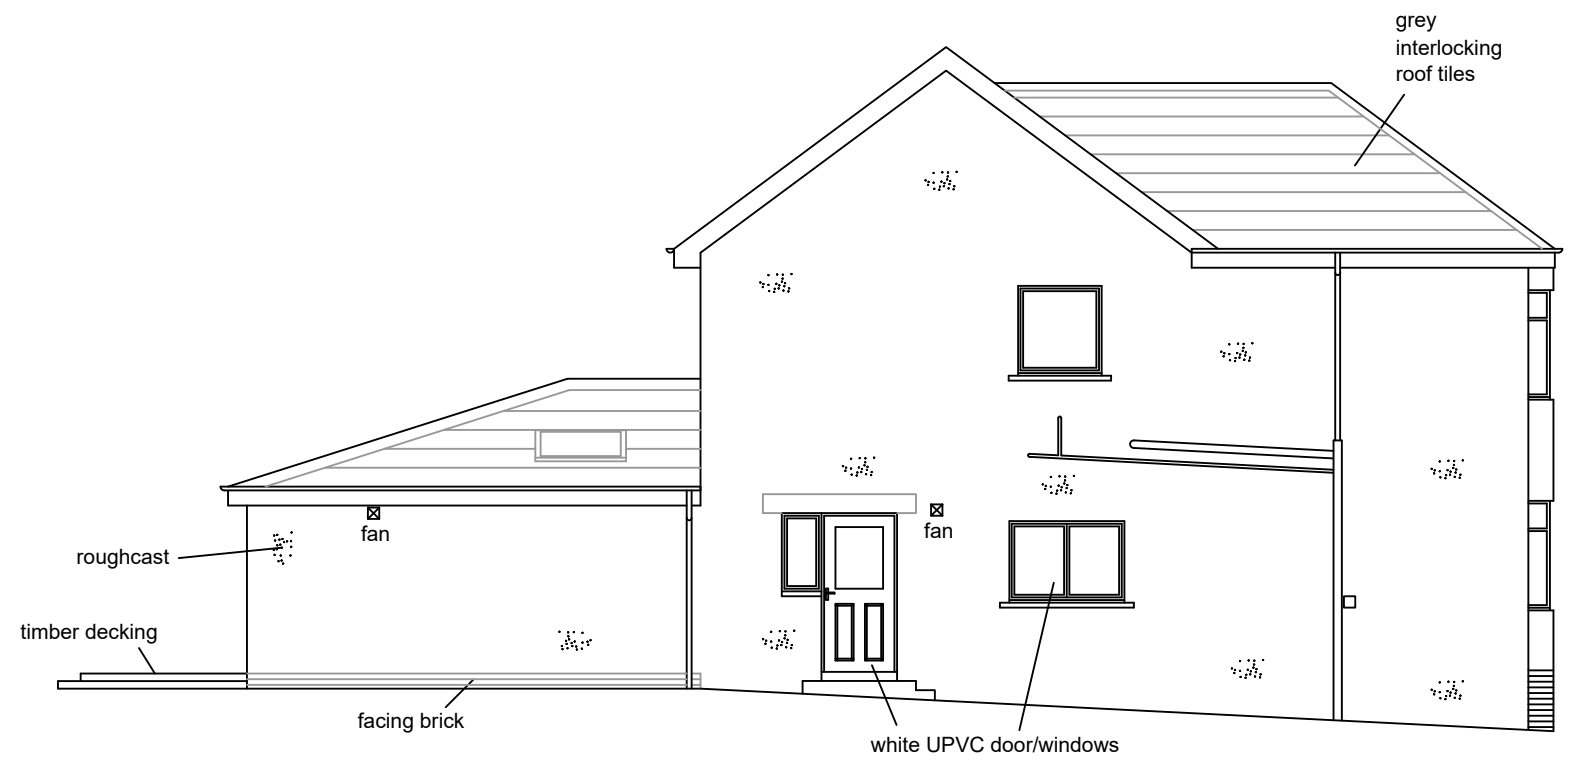

WEST ELEVATION AS EXISTING

SOUTH ELEVATION AS EXISTING

EAST ELEVATION AS EXISTING

NORTH ELEVATION AS EXISTING

Project Mr Stewart Dunlop 18a Central Avenue Glasgow G32 0SS	Drawing Title Existing Elevations	Scale 1:100 @A3
	Drawn By D. Hollywood	Date September'23
	Drawing No. SDL/23/2	Rev