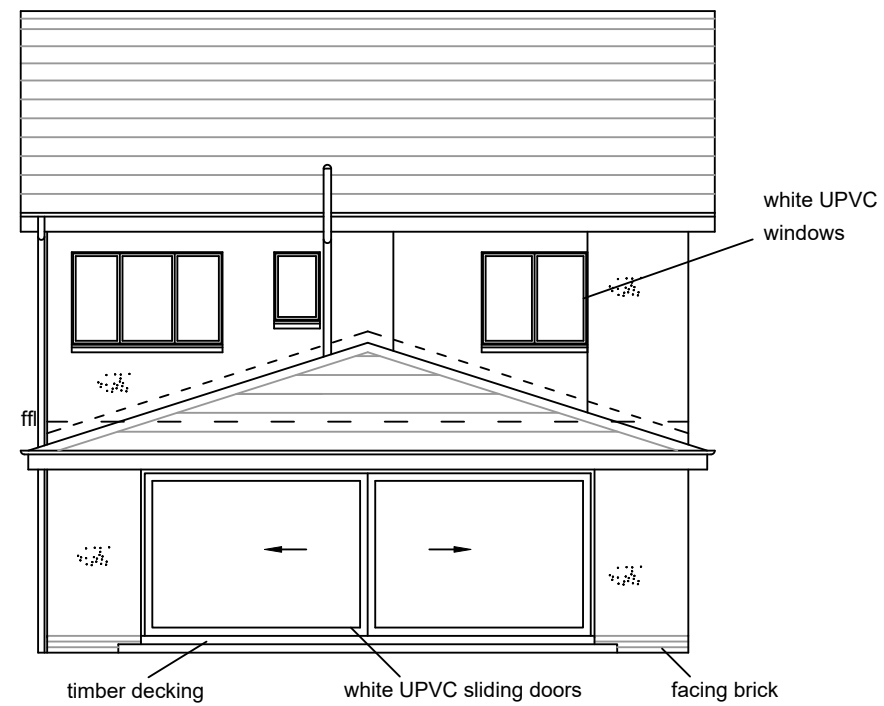

WEST ELEVATION AS EXISTING

SOUTH ELEVATION AS EXISTING

EAST ELEVATION AS EXISTING

NORTH ELEVATION AS EXISTING

Project Mr Stewart Dunlop 18a Central Avenue Glasgow G32 0SS	Drawing Title Existing Elevations	Scale 1:100 @A3
	Drawn By D. Hollywood	Date September'23
	Drawing No. SDL/23/2	Rev