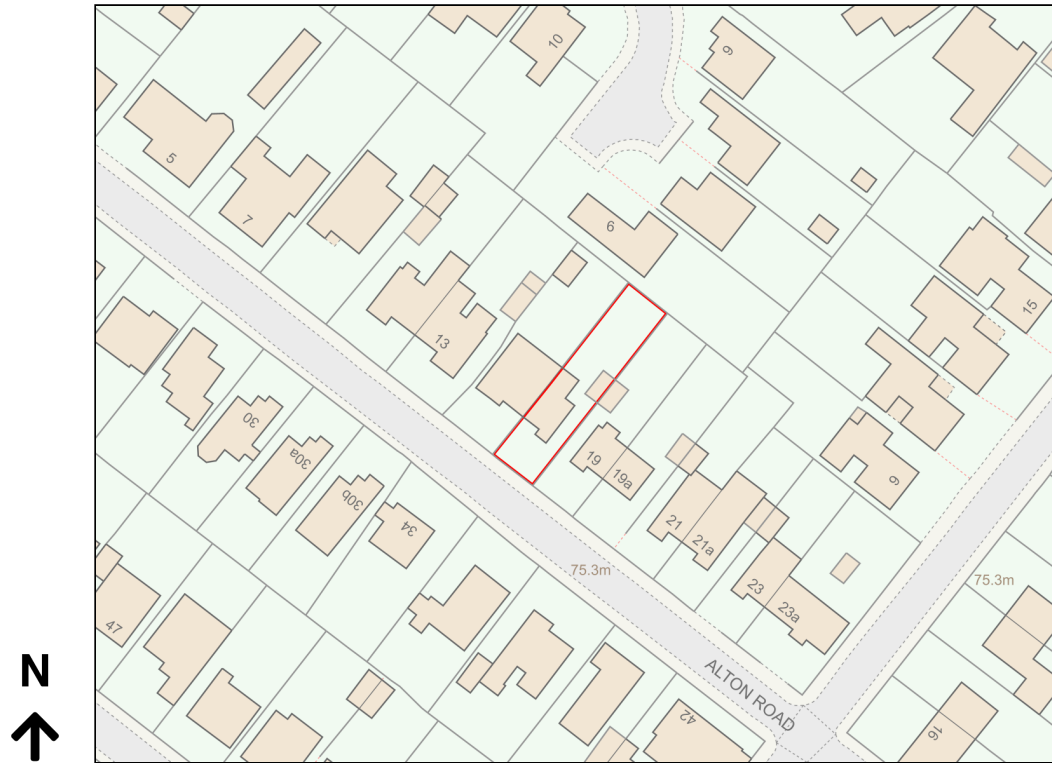

Location Plan

Site Address: 17, Alton Road, Fleet, GU51 3HN

Date Produced: 21-Mar-2024

Scale: 1:1250 @A4

Planning Portal Reference: PP-12913248v1