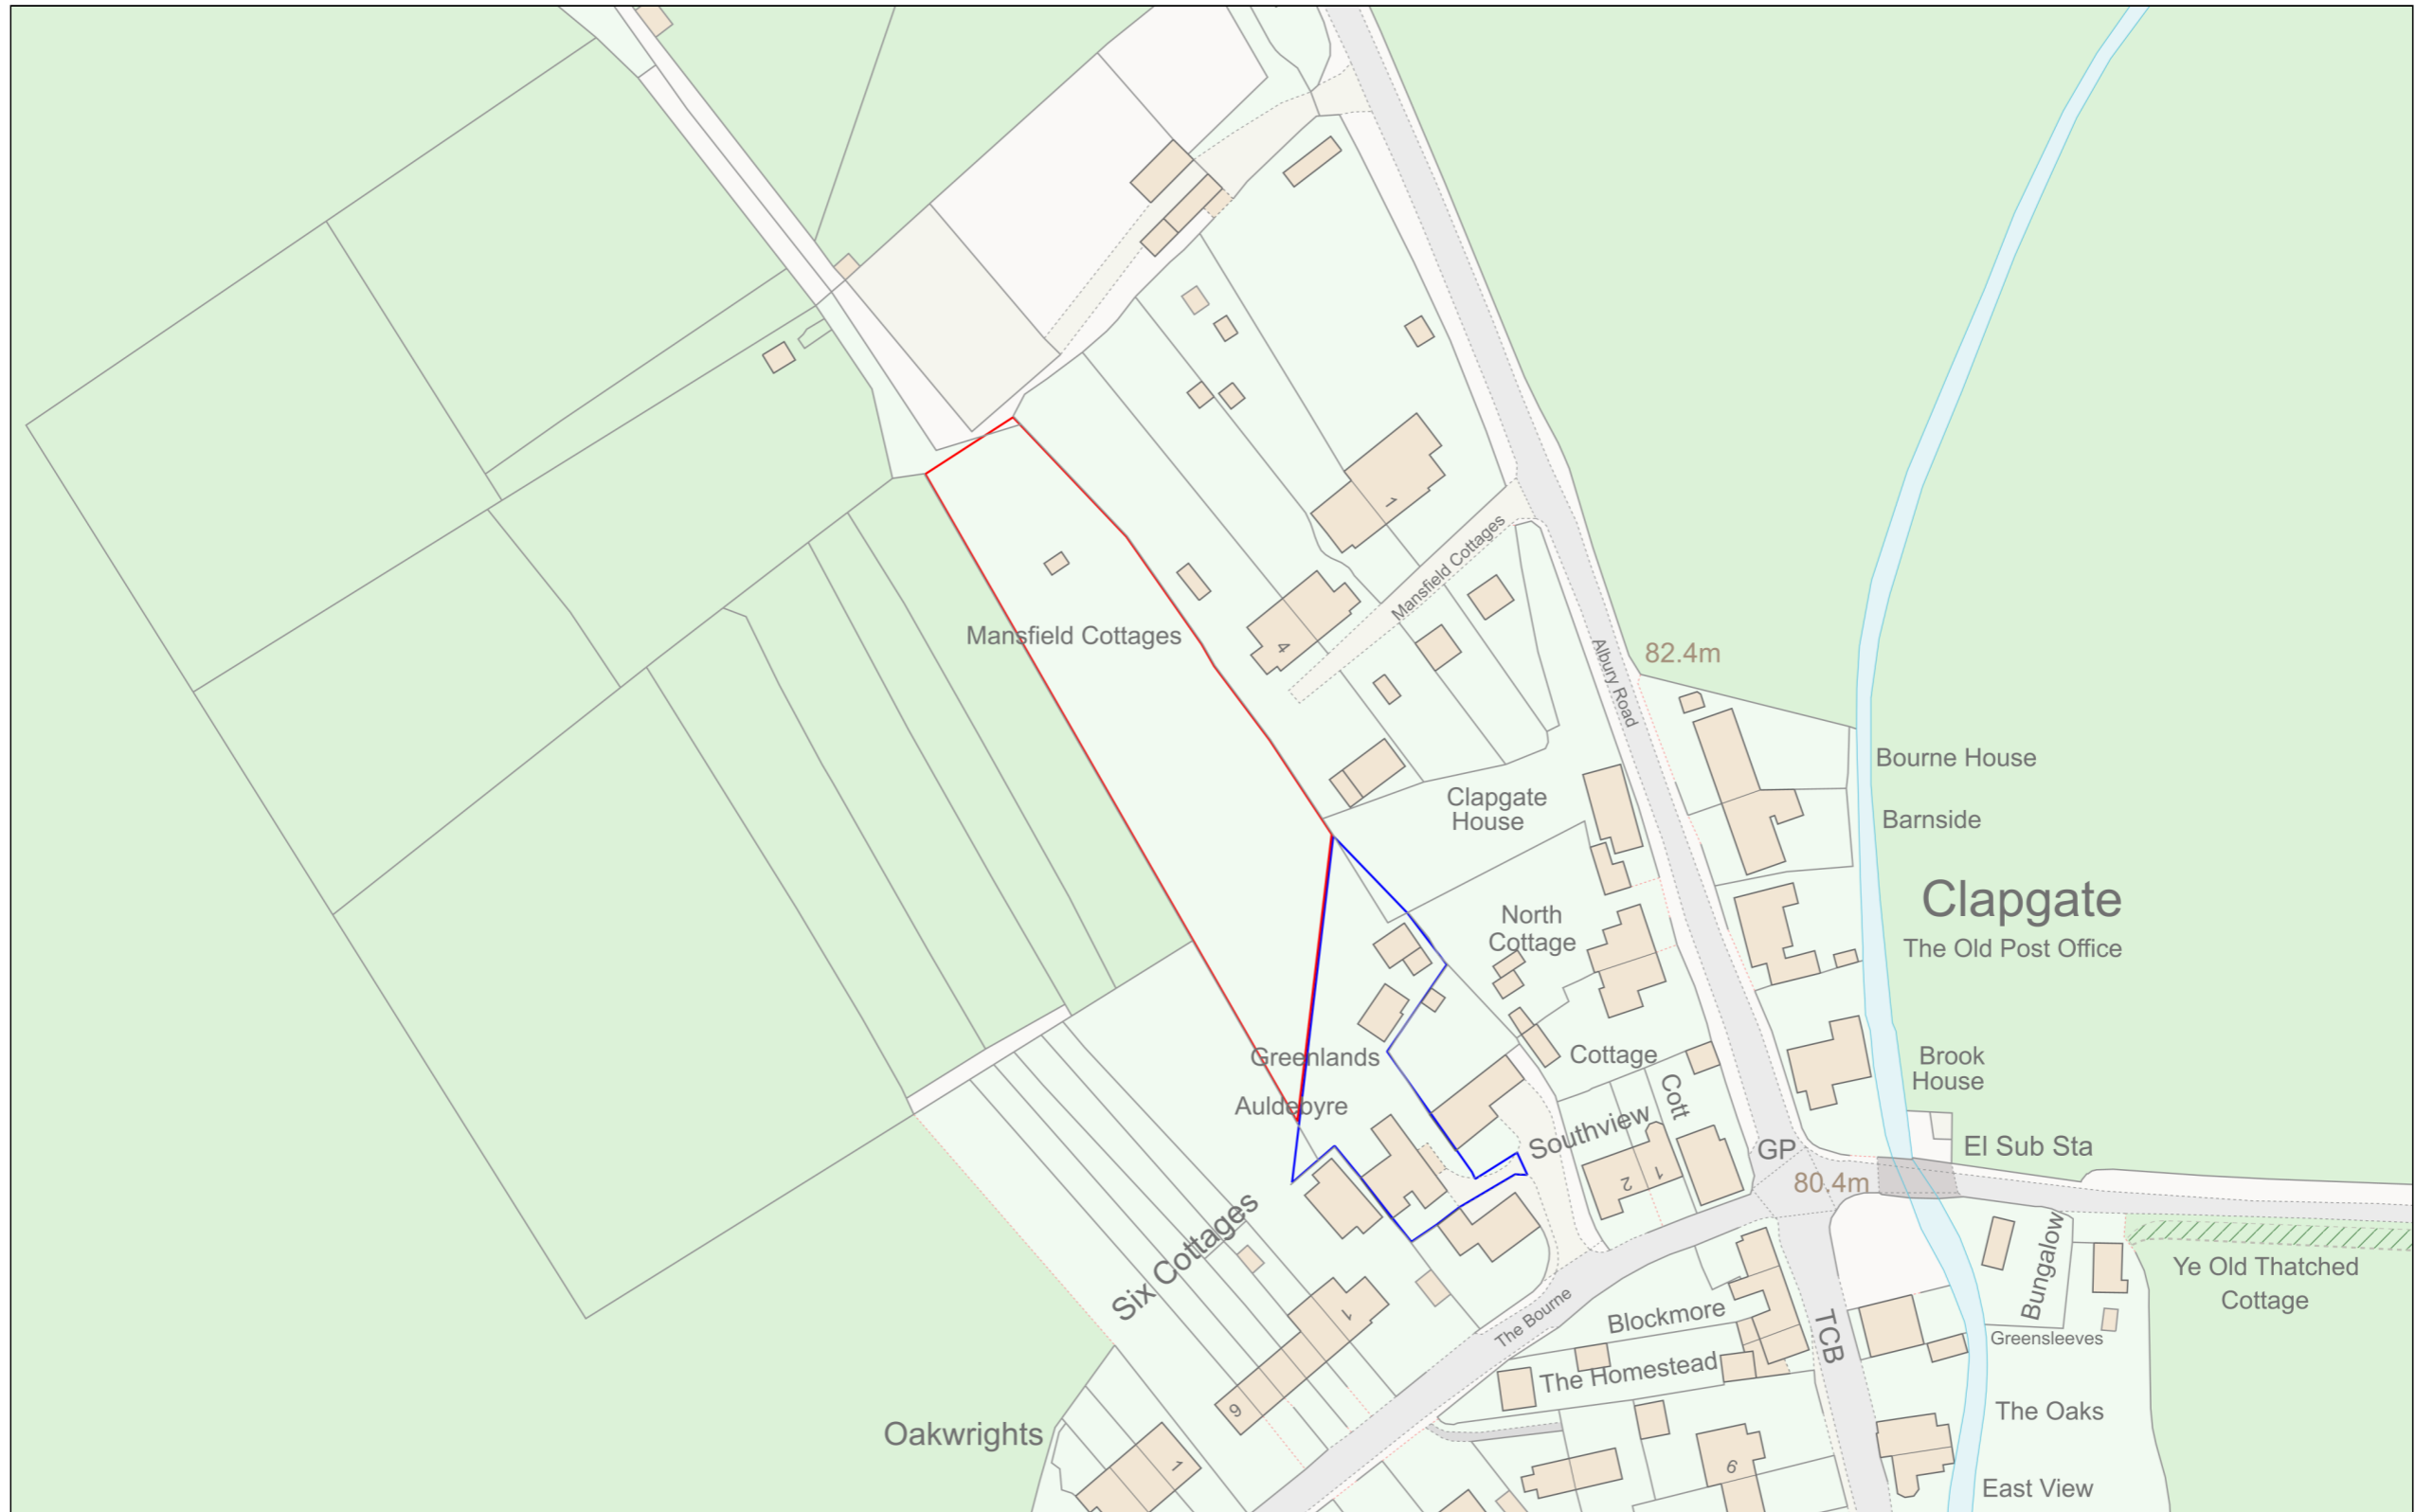

Location Plan

Site Address: Auldebyre, Clapgate, Albury, SG11 2JL

Date Produced: 11-Apr-2024

Scale: 1:1250 @A3

Planning Portal Reference: PP-12899140v1