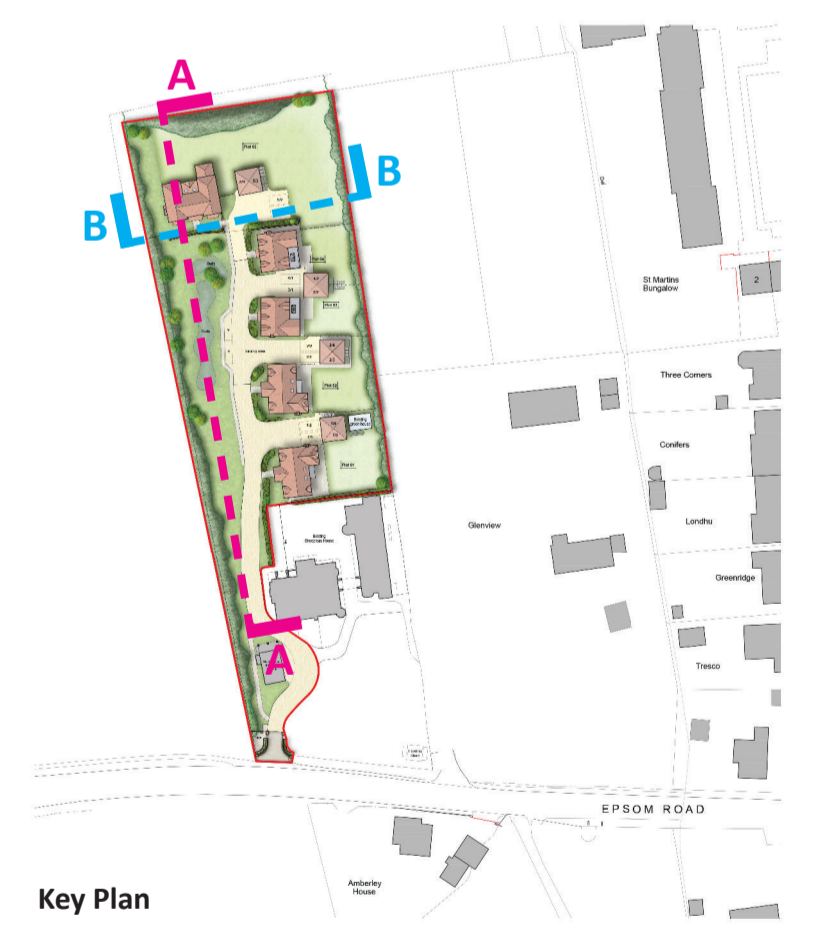

Street Scene A - A ●

Street Scene B - B ●

Coloured Street Scenes
Sheepleas House, West Horsley

23125 / C105

Scale 1:200 @ A1 March 2024