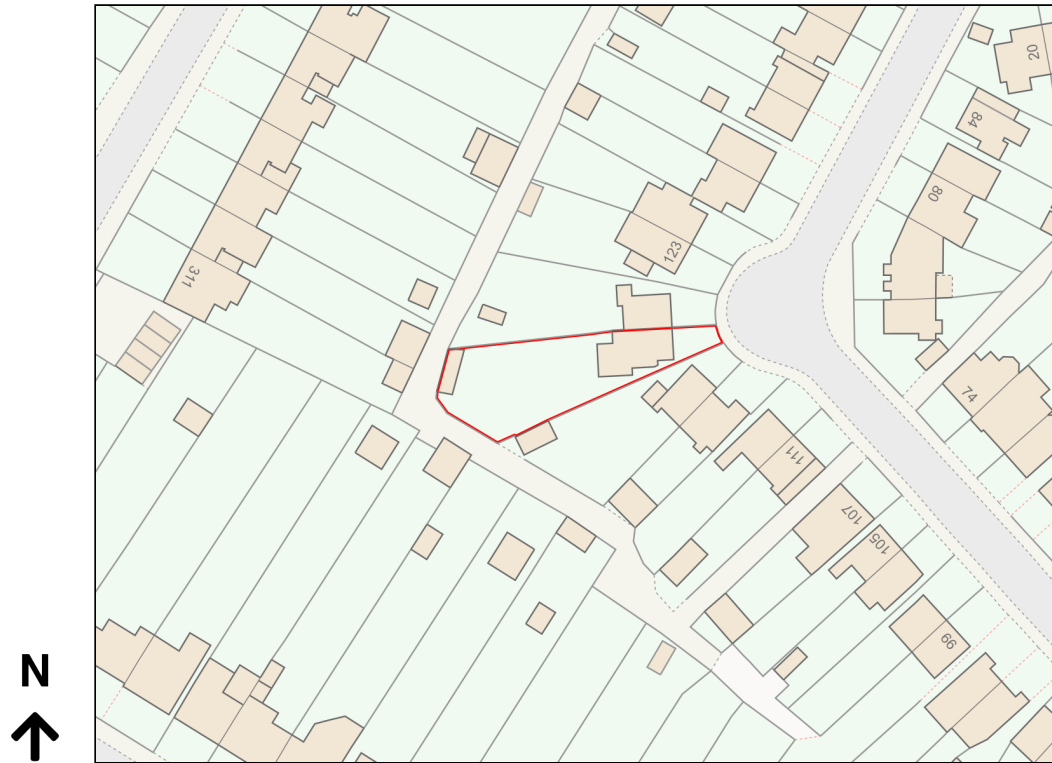

# Location Plan

Site Address: 119, Velsheda Road, Shirley, Solihull, B90 2JP

Date Produced: 14-Feb-2024

Scale: 1:1250 @A4

Planning Portal Reference: PP-12802150v1