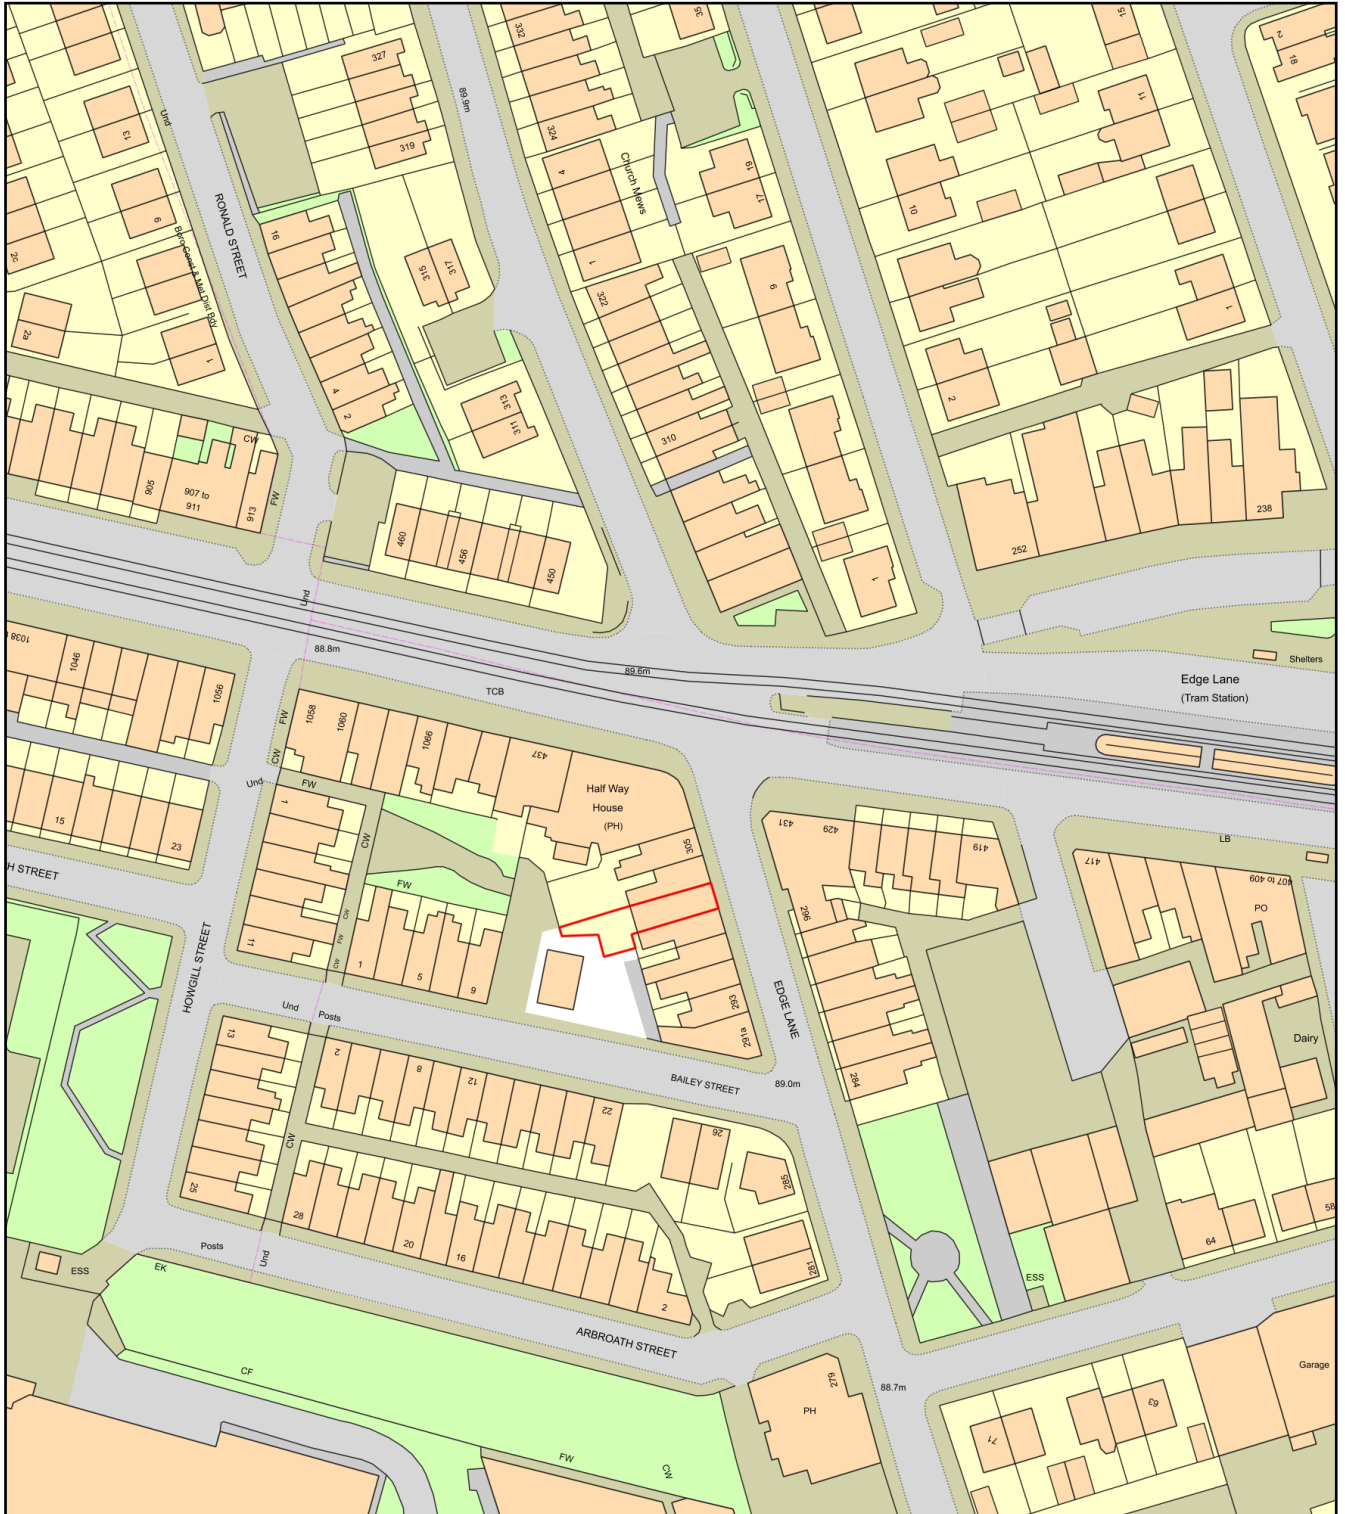

# 301 edge lane location plan

Plan Produced for: Cecilia ojolewa

Date Produced: 28 Sep 2023

Plan Reference Number: TQRQM23271230833839

Scale: 1:1250 @ A4