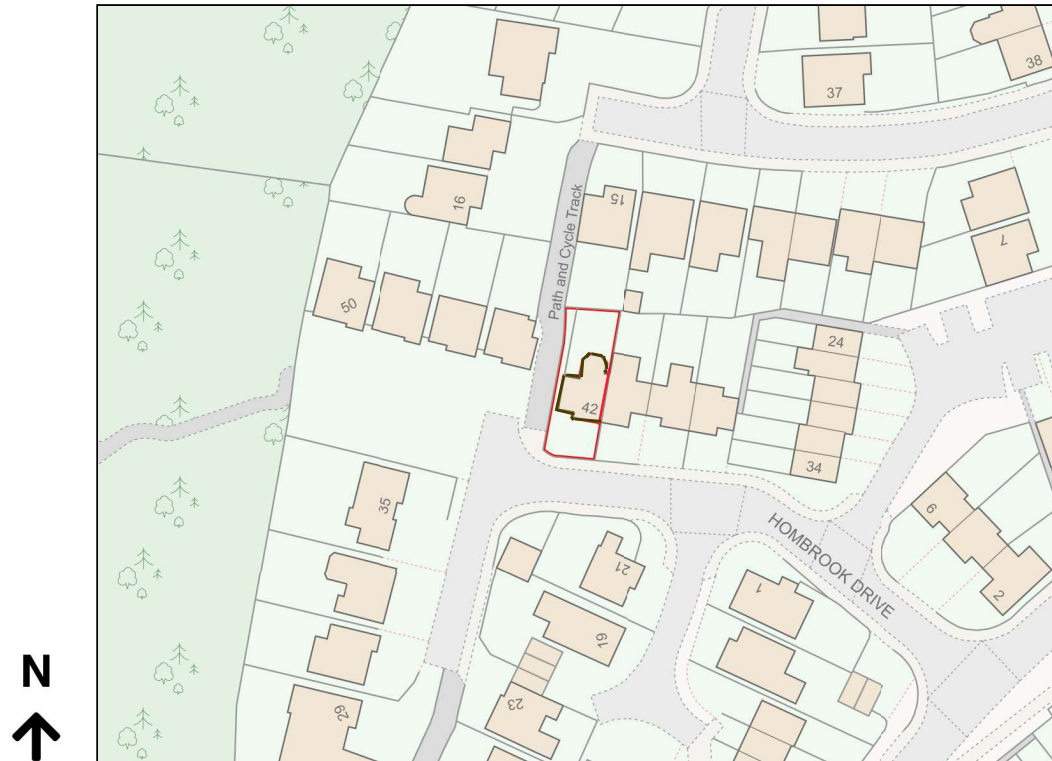

# Location Plan

Site Address: 42, Hombrook Drive, Binfield, Bracknell, RG42 1PT

Date Produced: 25-Mar-2024

Scale: 1:1250 @A4

Planning Portal Reference: PP-12919143v1