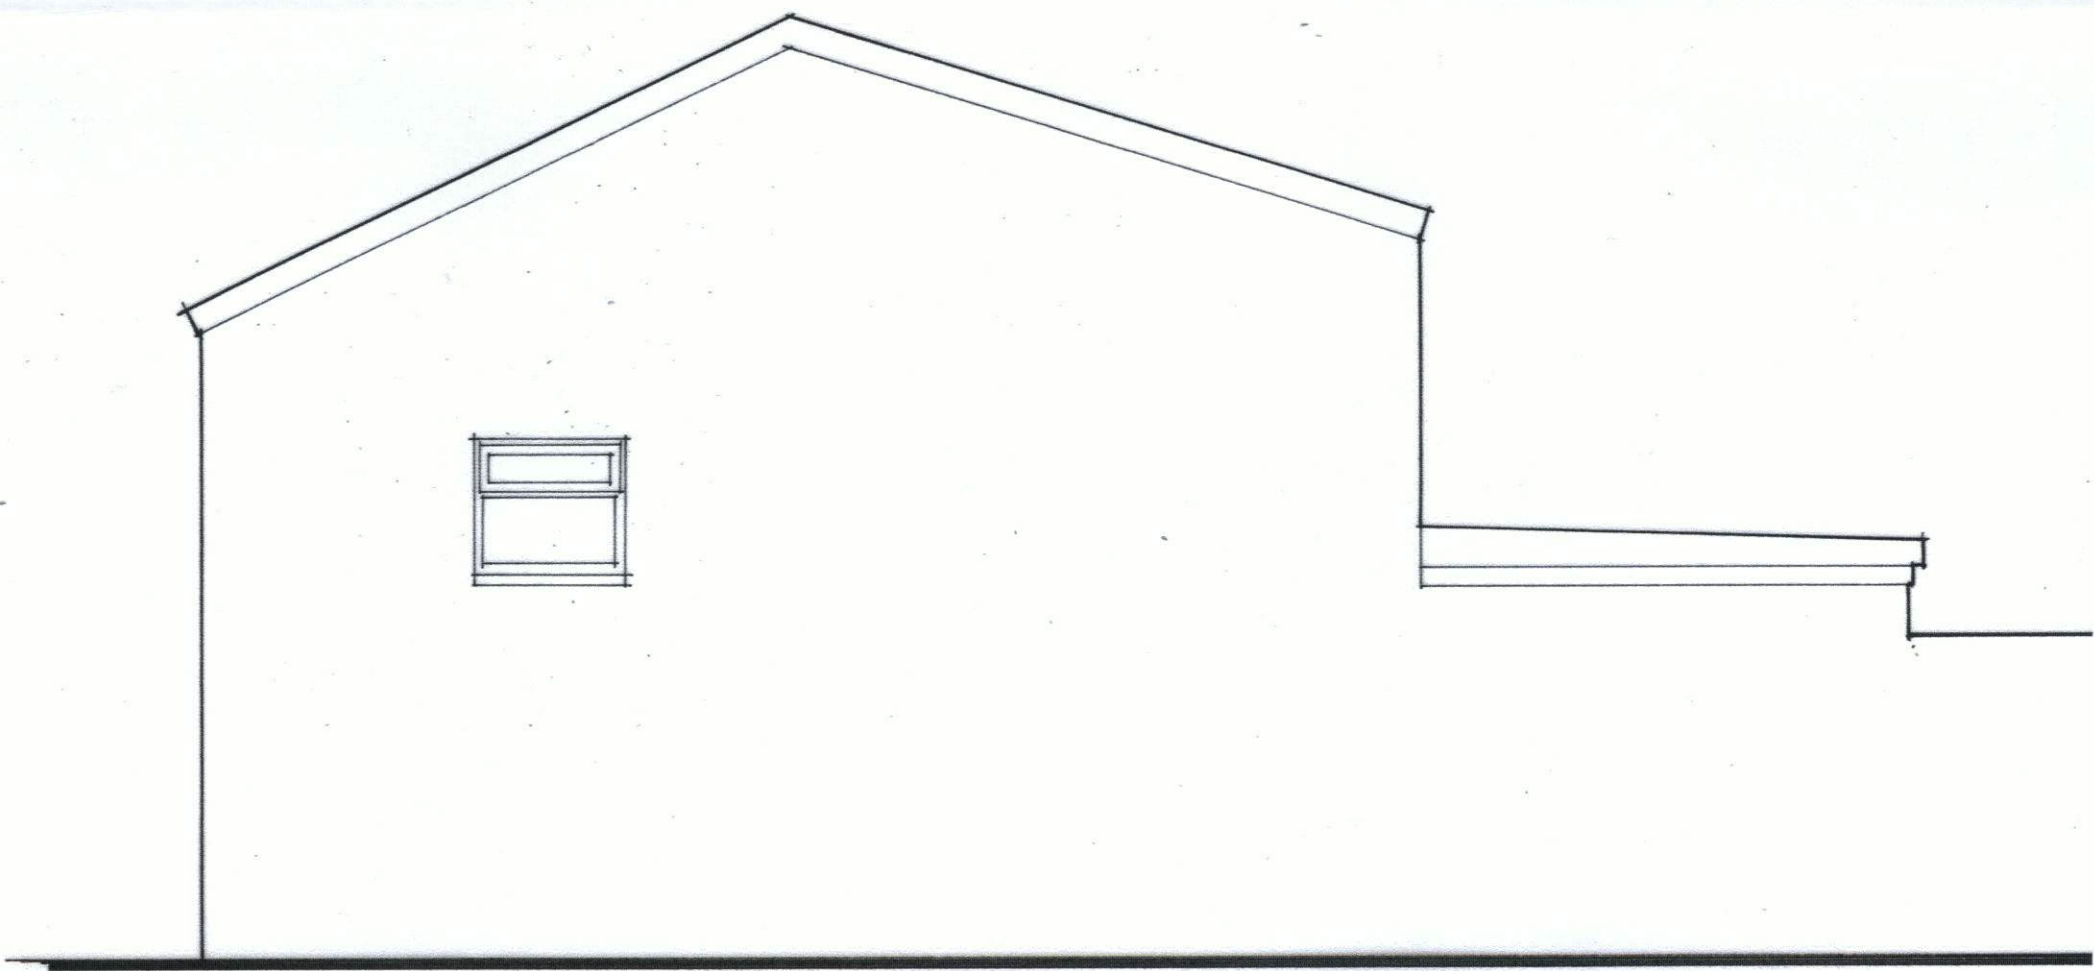

DMD ARCHITECTURE LTD

CLIENT **Mr Jonathan Barber**
PROJECT **Single Storey Rear
Extension at
64, Lingwood
Bracknell
Berkshire
RG12 7PZ**

DRAWING **Proposed North West and
South West Elevations**

SCALE **1:50 @ A3** DATE **March 2024**
DRAWING No. **24/LBB/05** REVISION

n.w.

S.W.