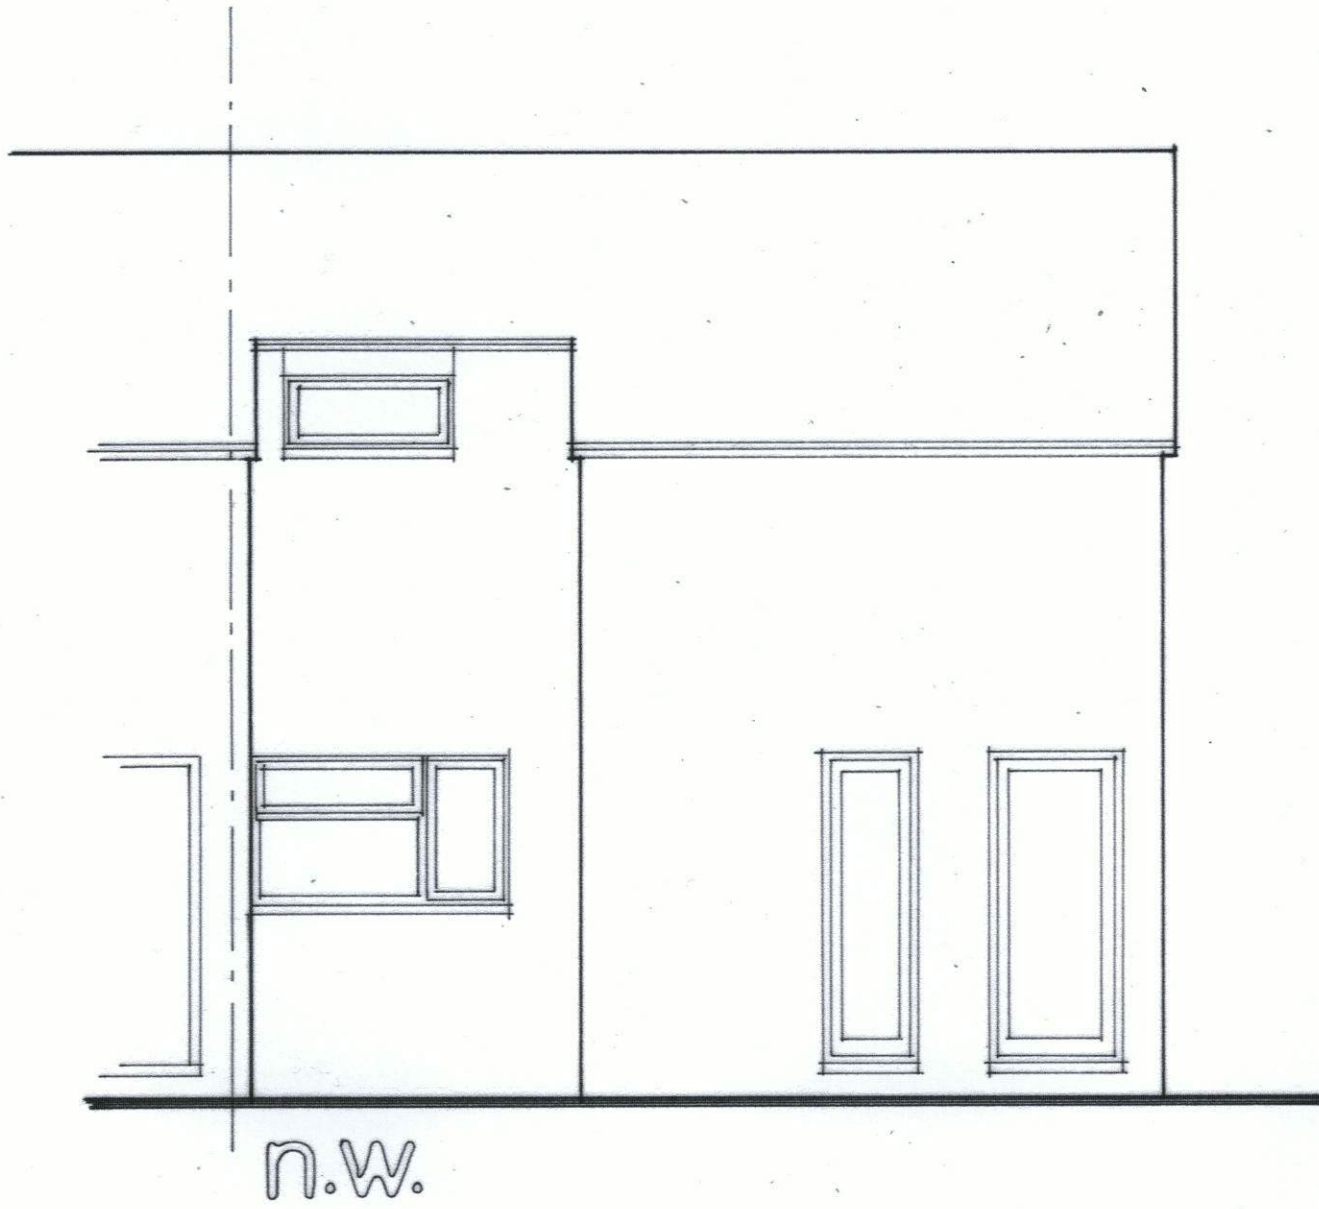

DMD ARCHITECTURE LTD

CLIENT **Mr Jonathan Barber**
PROJECT **Single Storey Rear
Extension at
64, Lingwood
Bracknell
Berkshire
RG12 7PZ**

DRAWING **Proposed North West and
South West Elevations**

SCALE **1:50 @ A3** DATE **March 2024**
DRAWING No. **24/LBB/05** REVISION

n.w.

S.W.