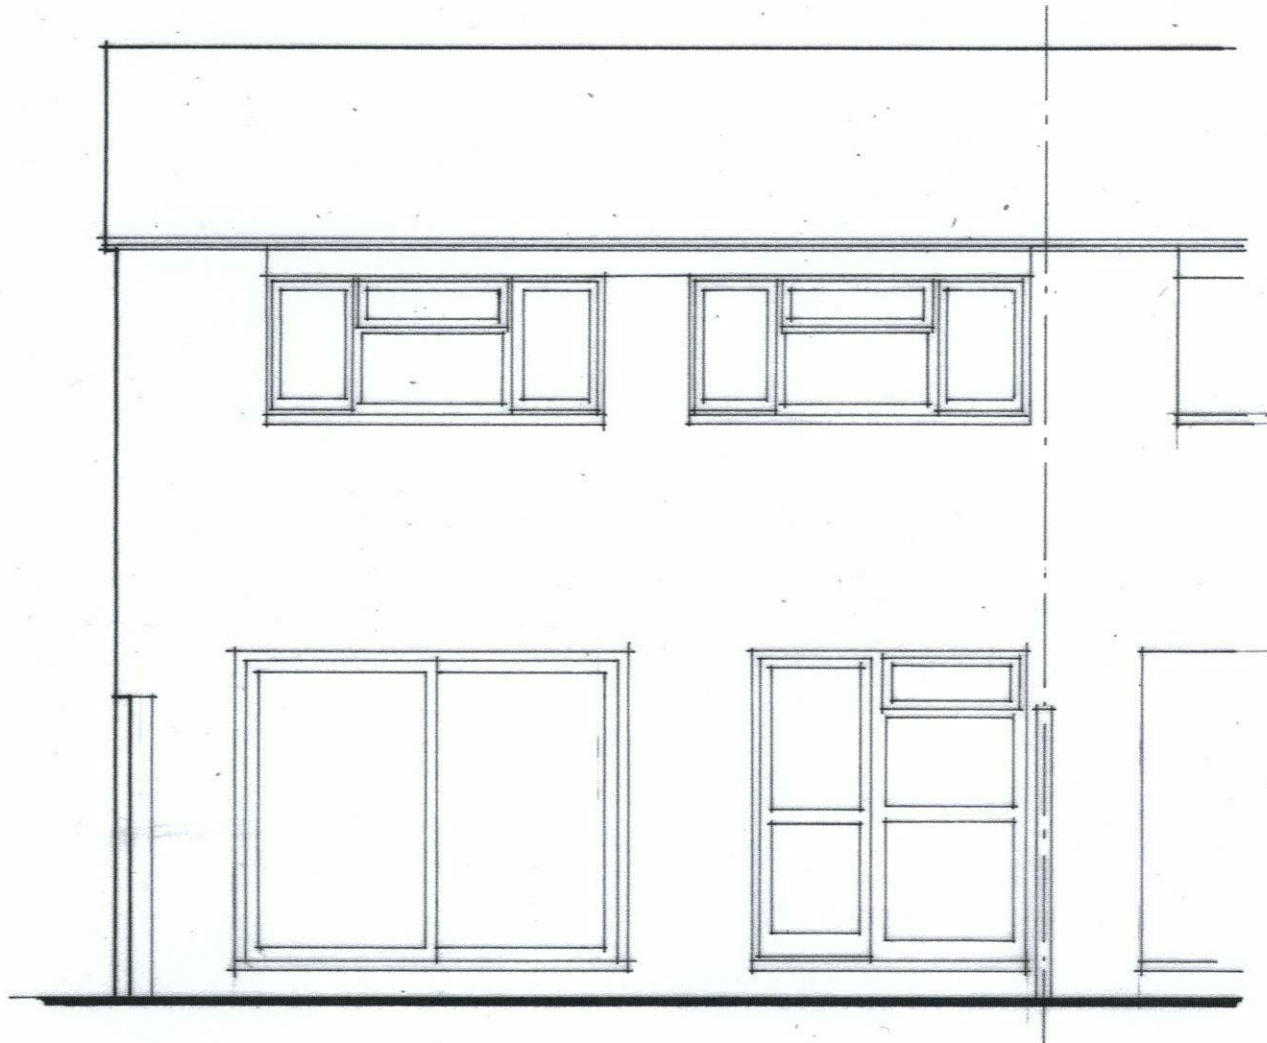

DMD ARCHITECTURE LTD

CLIENT **Mr Jonathan Barber**
PROJECT **Single Storey Rear Extension at 64, Lingwood Bracknell Berkshire RG12 7PZ**
DRAWING **Existing South East and North East Elevations**
SCALE **1:50 @ A3** DATE **March 2024**
DRAWING No. **24/LBB/03** REVISION