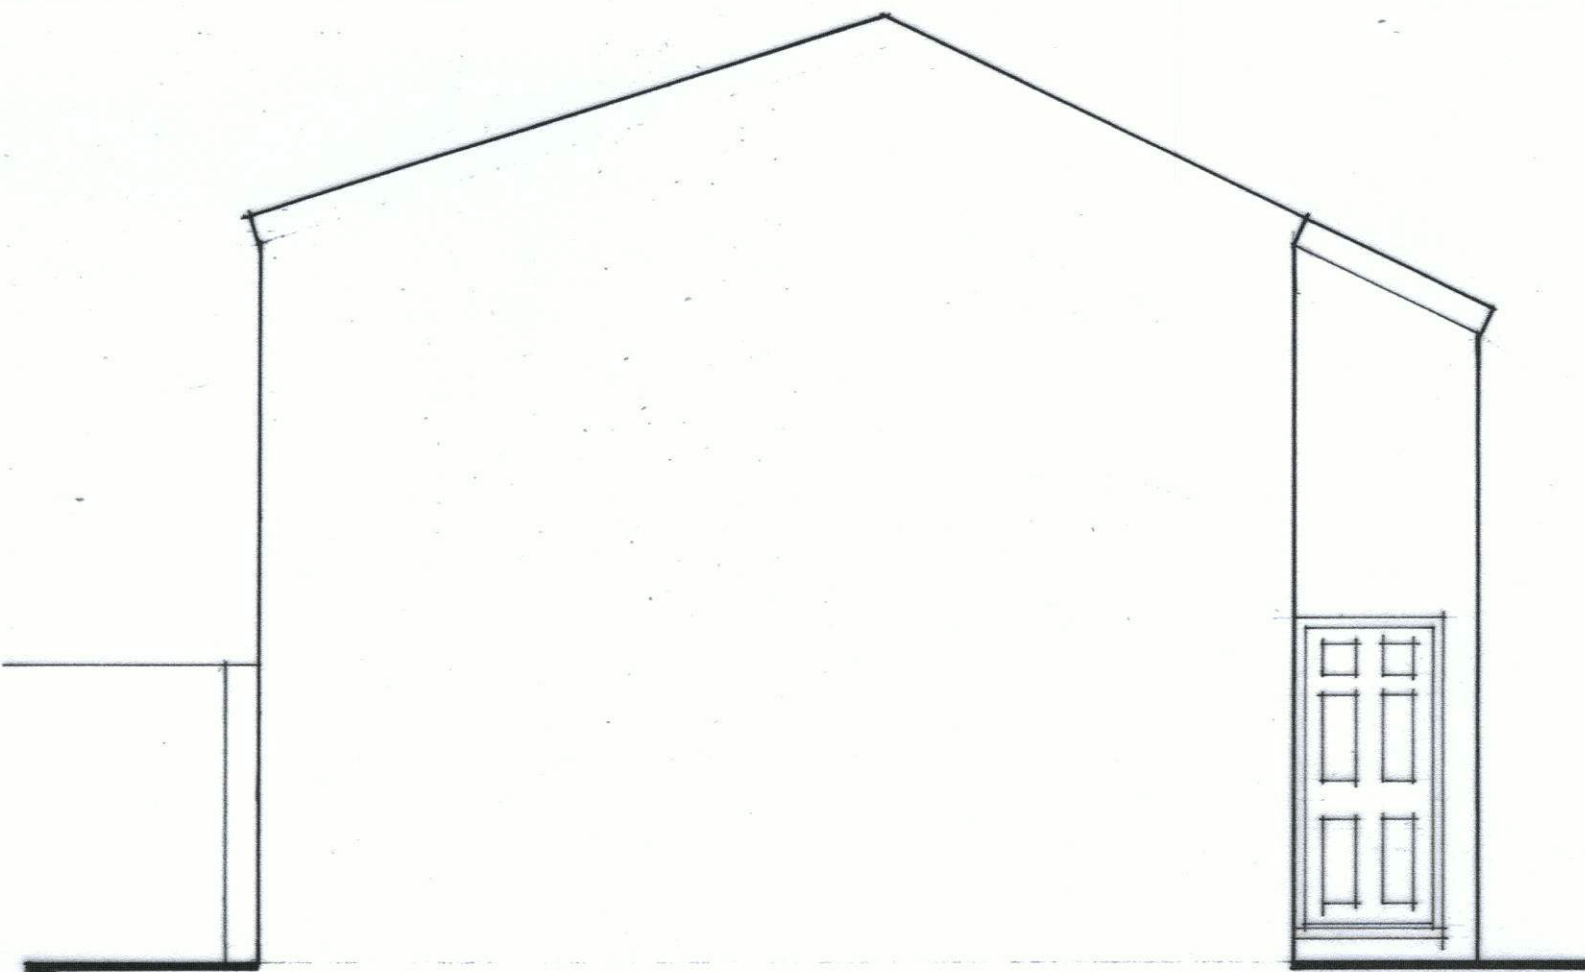

DMD ARCHITECTURE LTD

CLIENT **Mr Jonathan Barber**
PROJECT **Single Storey Rear Extension at 64, Lingwood Bracknell Berkshire RG12 7PZ**
DRAWING **Existing South East and North East Elevations**
SCALE **1:50 @ A3** DATE **March 2024**
DRAWING No. **24/LBB/03** REVISION

S.E.

n.e.