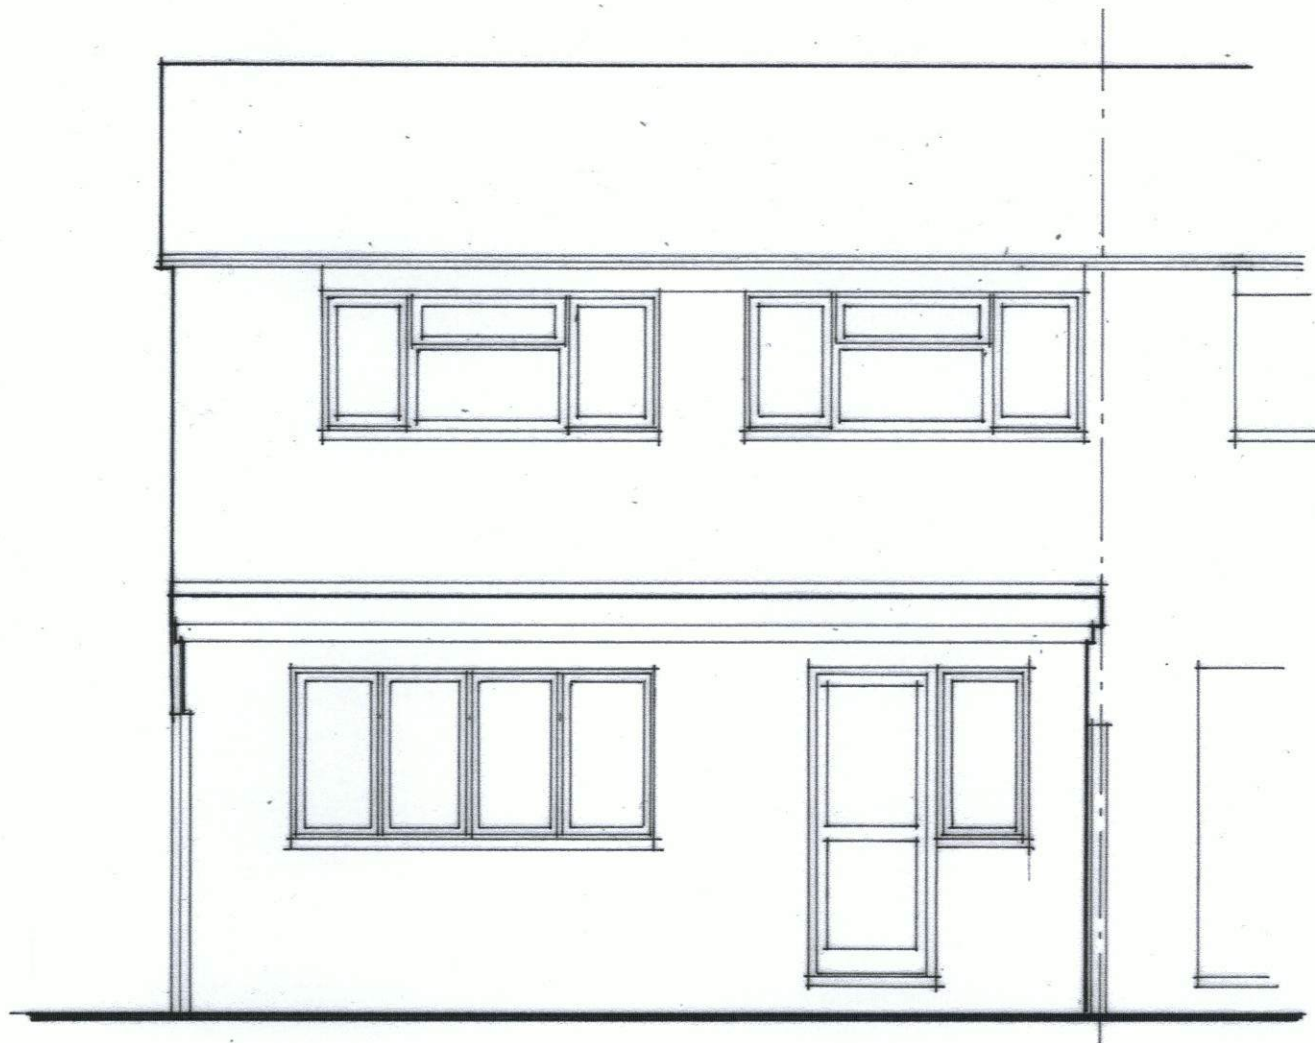

DMD ARCHITECTURE LTD

CLIENT **Mr Jonathan Barber**

PROJECT **Single Storey Rear
Extension at
64, Lingwood
Bracknell
Berkshire
RG12 7PZ**

DRAWING **Proposed South East and
North East Elevations**

SCALE **1:50 @ A3** DATE **March 2024**
DRAWING No. **24/LBB/06** REVISION