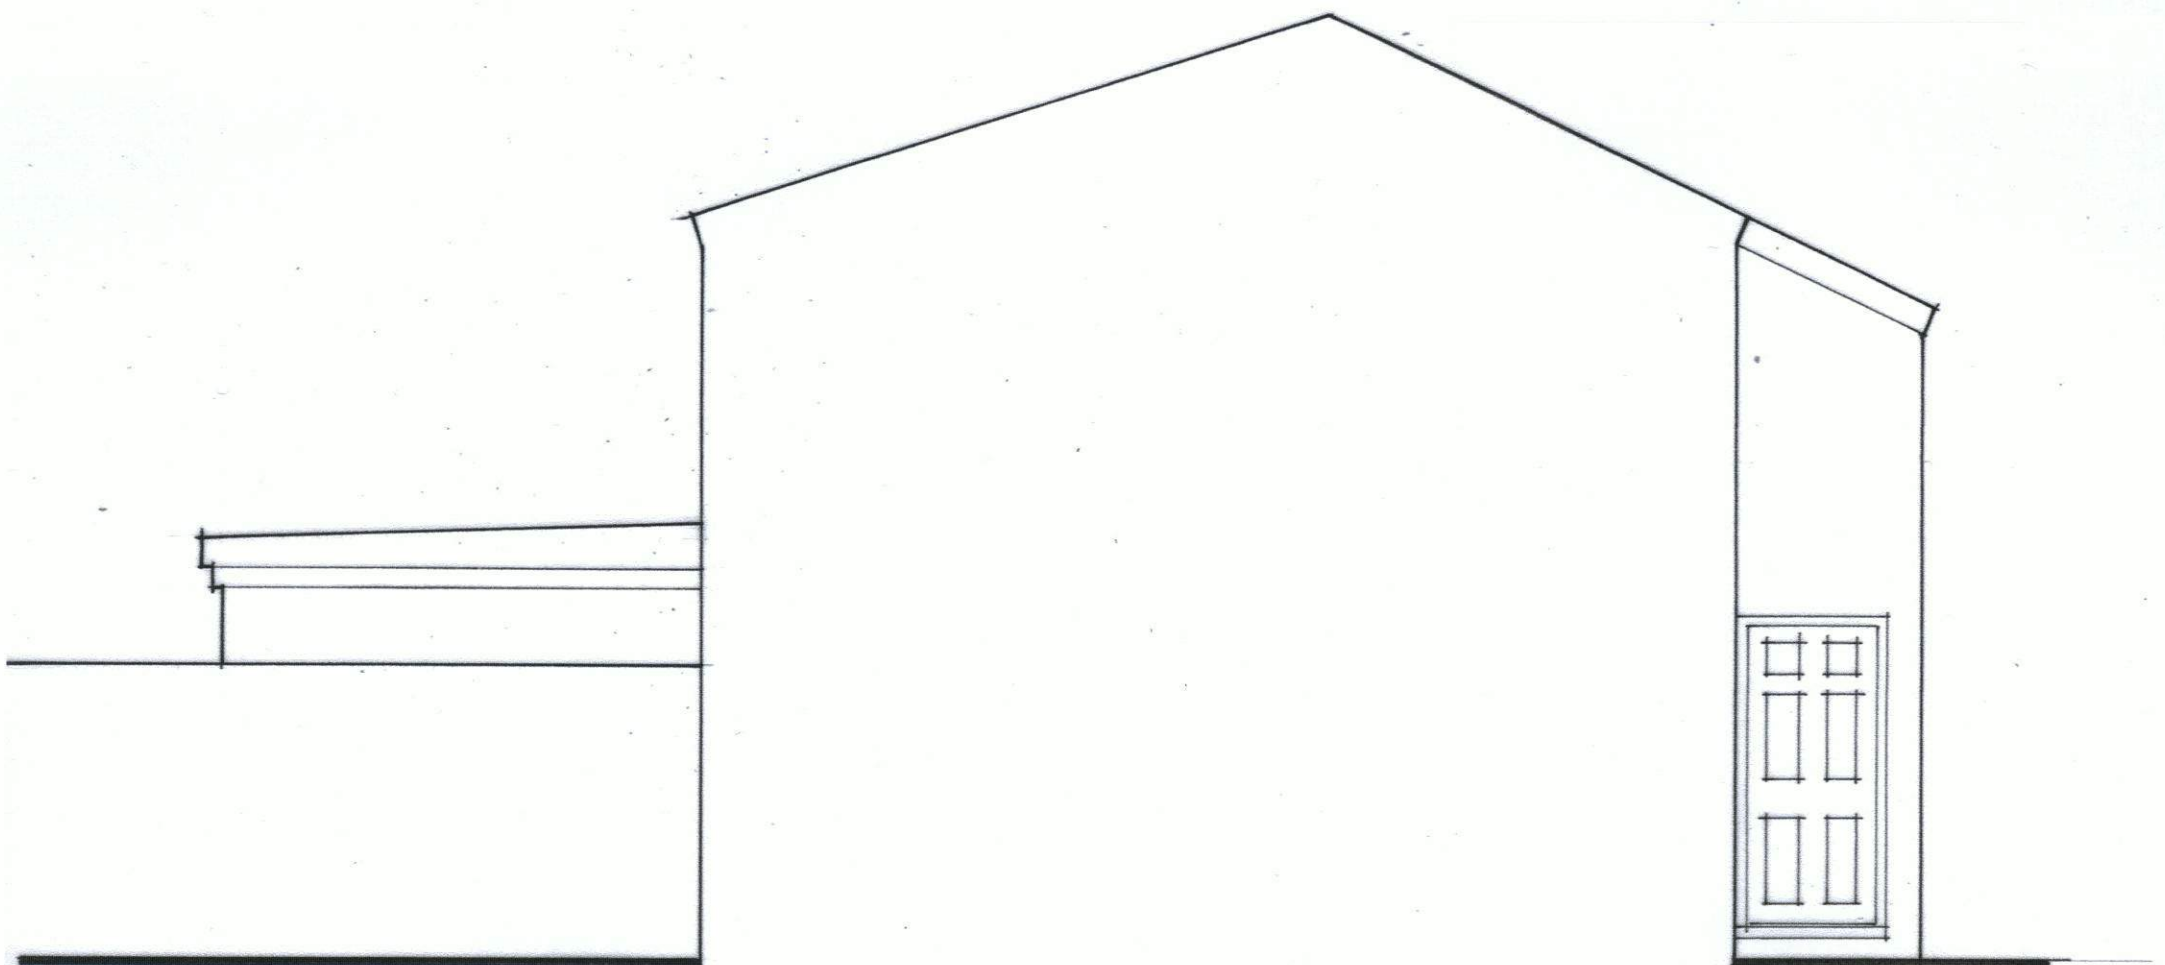

DMD ARCHITECTURE LTD

CLIENT **Mr Jonathan Barber**

PROJECT **Single Storey Rear
Extension at
64, Lingwood
Bracknell
Berkshire
RG12 7PZ**

DRAWING **Proposed South East and
North East Elevations**

SCALE **1:50 @ A3** DATE **March 2024**
DRAWING No. **24/LBB/06** REVISION

S.E.

N.E.