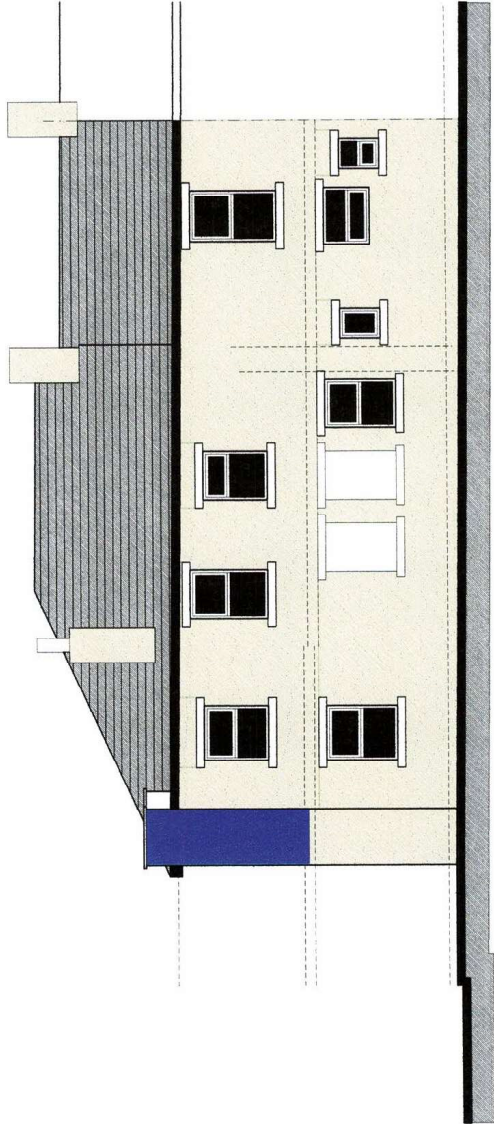

NORTH WEST ELEVATION

SOUTH WEST ELEVATION

EXSISTENZ

ELEVATIONS

Tom Lockwood M.C.I.A.T.
 Architectural Technologist
 + Building Design Consultant

8 Concract
 Penwortham
 Lancashire
 PR1 9YP
 Tel: (01772) 748477
 Mob: 07776 420224

Dwg. Title: Proposed Change of Use
 Job: Angel Inn Accrington Road Burnley
 Client: Mr G Phillips
 Dwg No: 907/03
 Scale: 1:100
 Date: January 2024