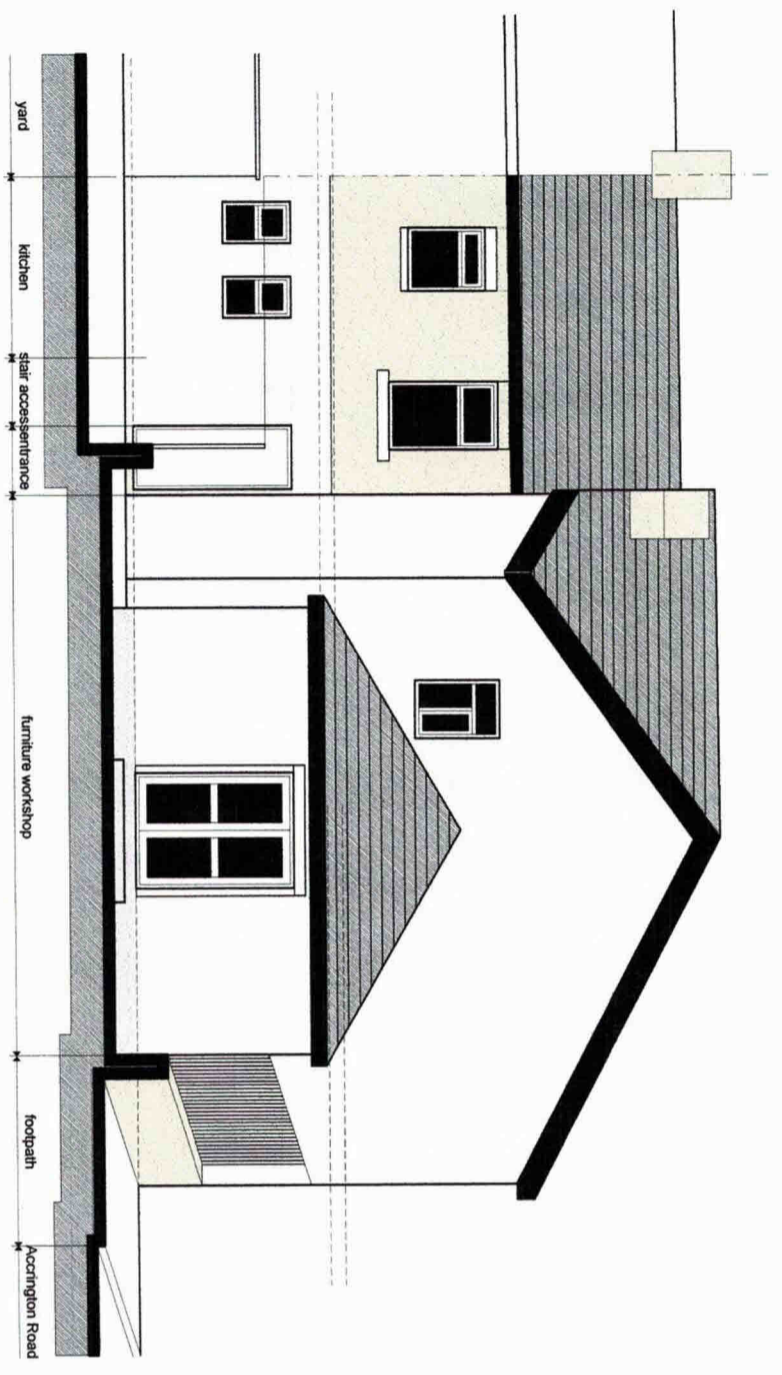

SOUTH EAST ELEVATION

NORTH EAST ELEVATION

PROPOSALS

Tom Lockwood M.C.I.A.T.
 Architectural Technologist
 + Building Design Consultant

DRG. TITLE ELEVATIONS
Job Proposed Change of Use
 Angel Inn Accrington Road Burnley
Client Mr G Phillips

DRG. No. 907/07A
Scale 1:100
Date January 2024

8 Corncroft
 Penwortham
 Lancashire
 PR1 9YP
 Tel: 01772 748477