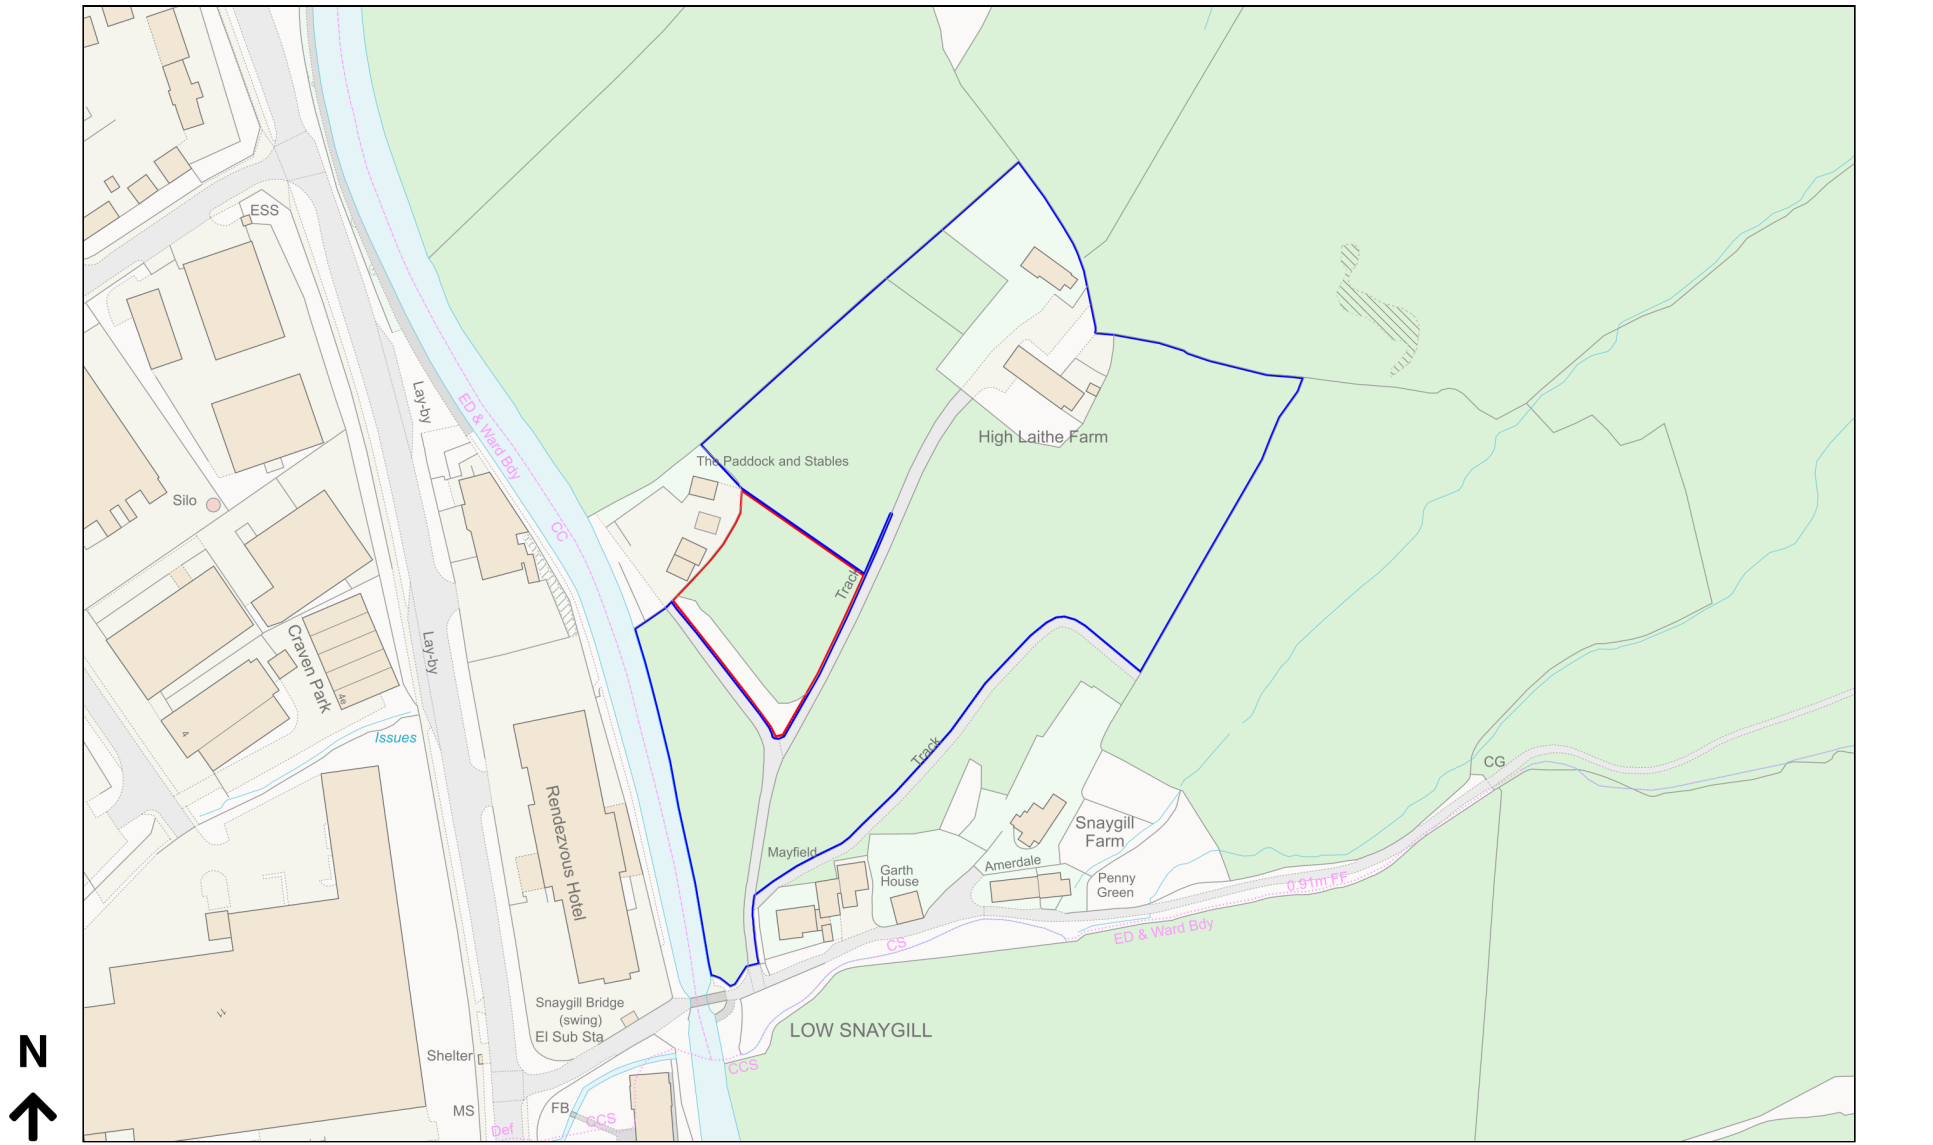

# Location Plan

Site Address: Easting: 399357 Northing: 449847

Date Produced: 29-Feb-2024

Scale: 1:2500 @A4

Planning Portal Reference: PP-12826935v1