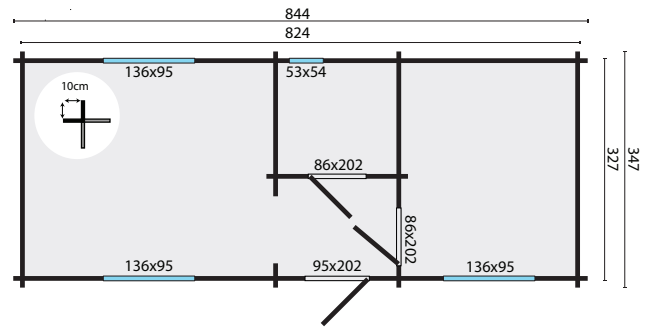

TUINDECO

LEADING IN GARDEN PRODUCTS

40.7315

Ava

All sizes are approximate and in cm

24,7m²

-

61,7m³

70mm

33,2m²

3-6-3mm

1750/1750/200kg

600x114x78cm

600x114x74cm

270x114x72cm