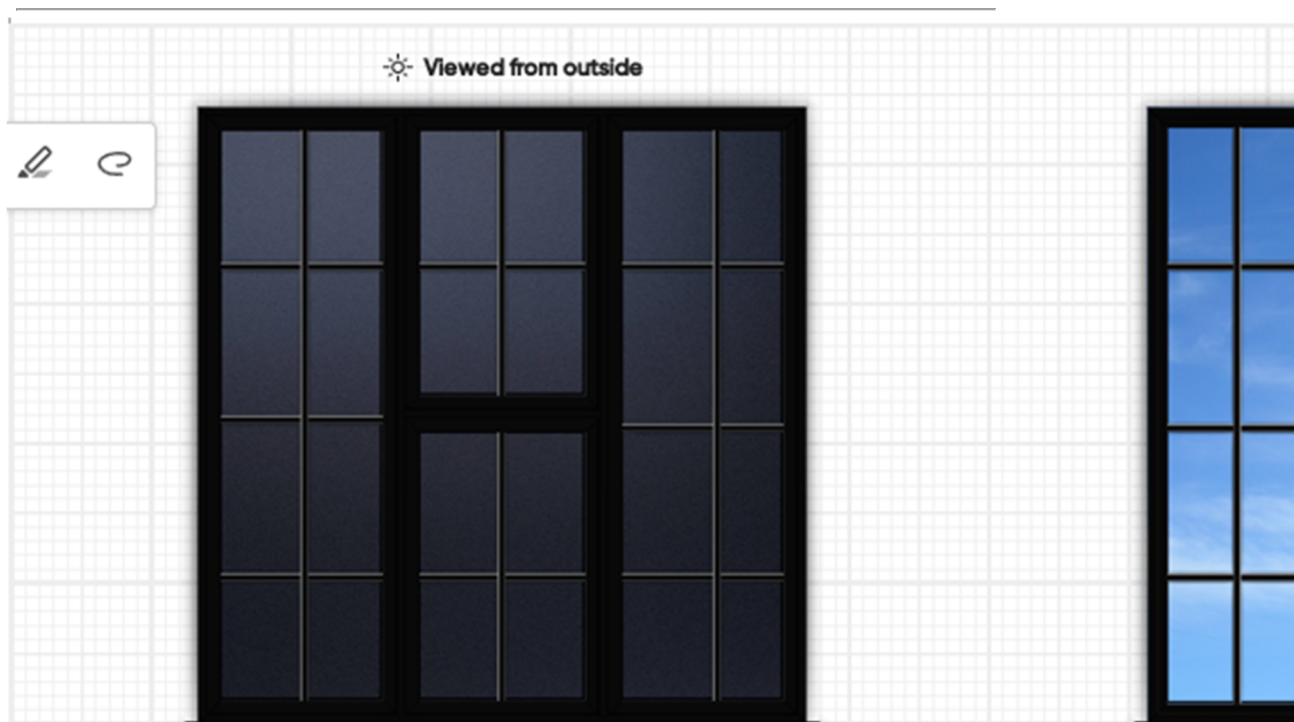

Do let us know if you have any queries.

Kind regards

On Tue, 27 Feb 2024 at 17:12, Ijeoma Ukachukwu <firefoot@hotmail.co.uk> wrote:

See below for an idea of the window/door dimensions and at the bottom for the design.

Many Thanks

Ijeoma

Downstairs left window

☀ Viewed from outside

Downstairs right

☀ Viewed from outside

Upstairs left

Upstairs right