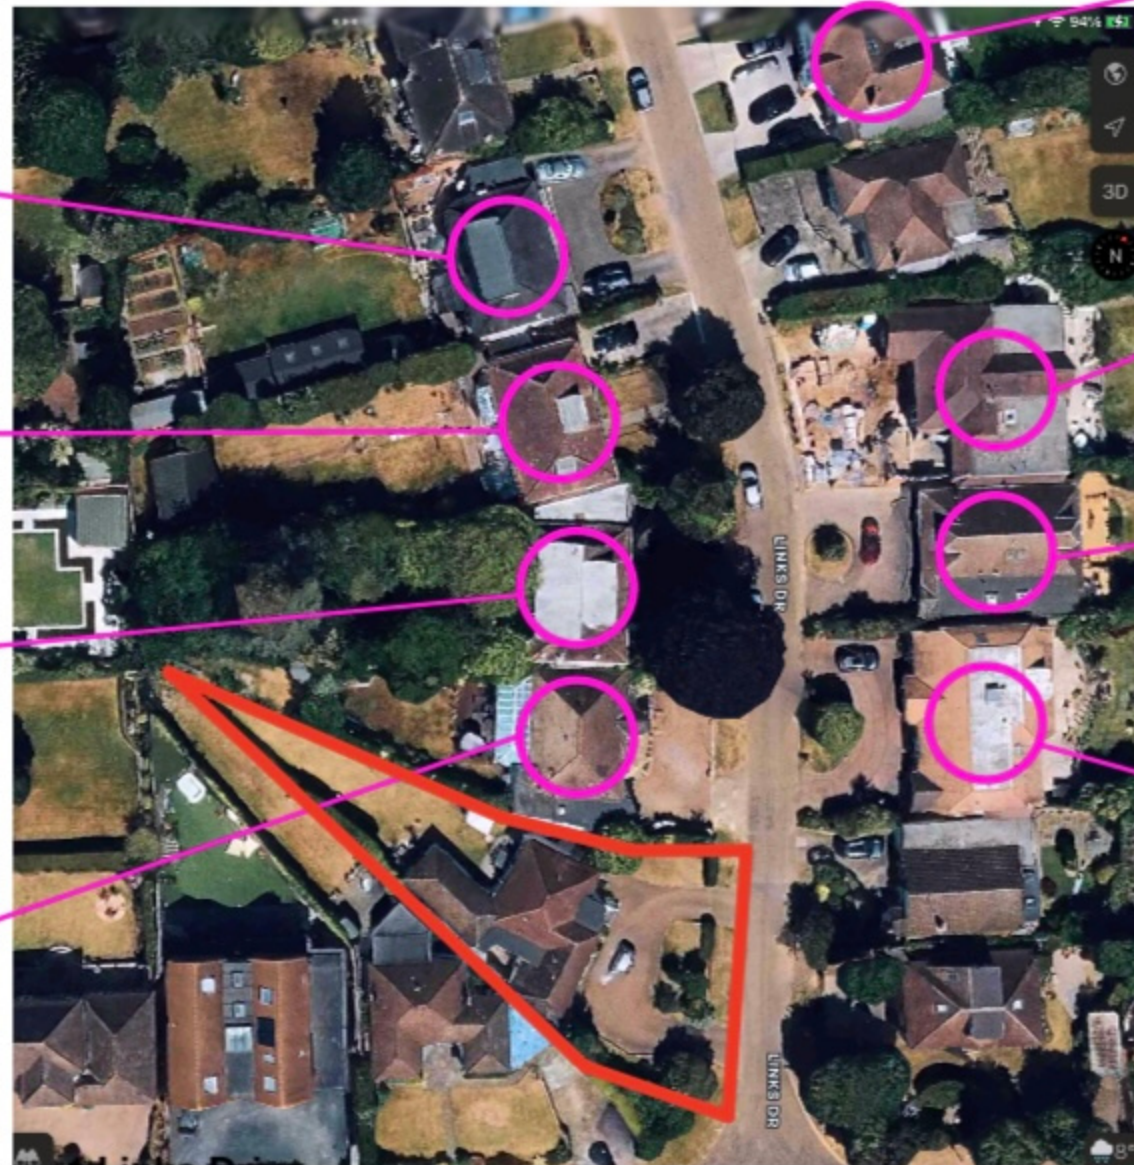

Street scene comparison

9 Links Drive

- Full width extensions
- Large crown roof

7 Links Drive

- Full width extensions
- Large crown roof
- Sloped construction on the boundary

5 Links Drive

- Full width extensions
- Large crown roof

3 Links Drive

- Full width extensions
- Large flat roof
- Large front canopy
- Sloped construction on the boundary

1 Links Drive

- Full width extensions
- Large crown roof
- Large front canopy
- Sloped construction on the boundary
- Introduction of new materials.
- Front roof projections

14 Links Drive

- Full width extensions
- Large flat roof
- Out of character/materials

10 Links Drive

- Full width extensions
- Large flat roof

8 Links Drive

- Full width extensions
- Large flat roof

6 Links Drive

- Full width extensions
- Large crown roof
- Front pitched bays

LANGLEY
Planning & Design

Copse Farm House, Brookshill Drive, Harrow, HA3 6SB

www.LangleyPlanning.co.uk info@LangleyPlanning.co.uk

Mr & Mrs Harris