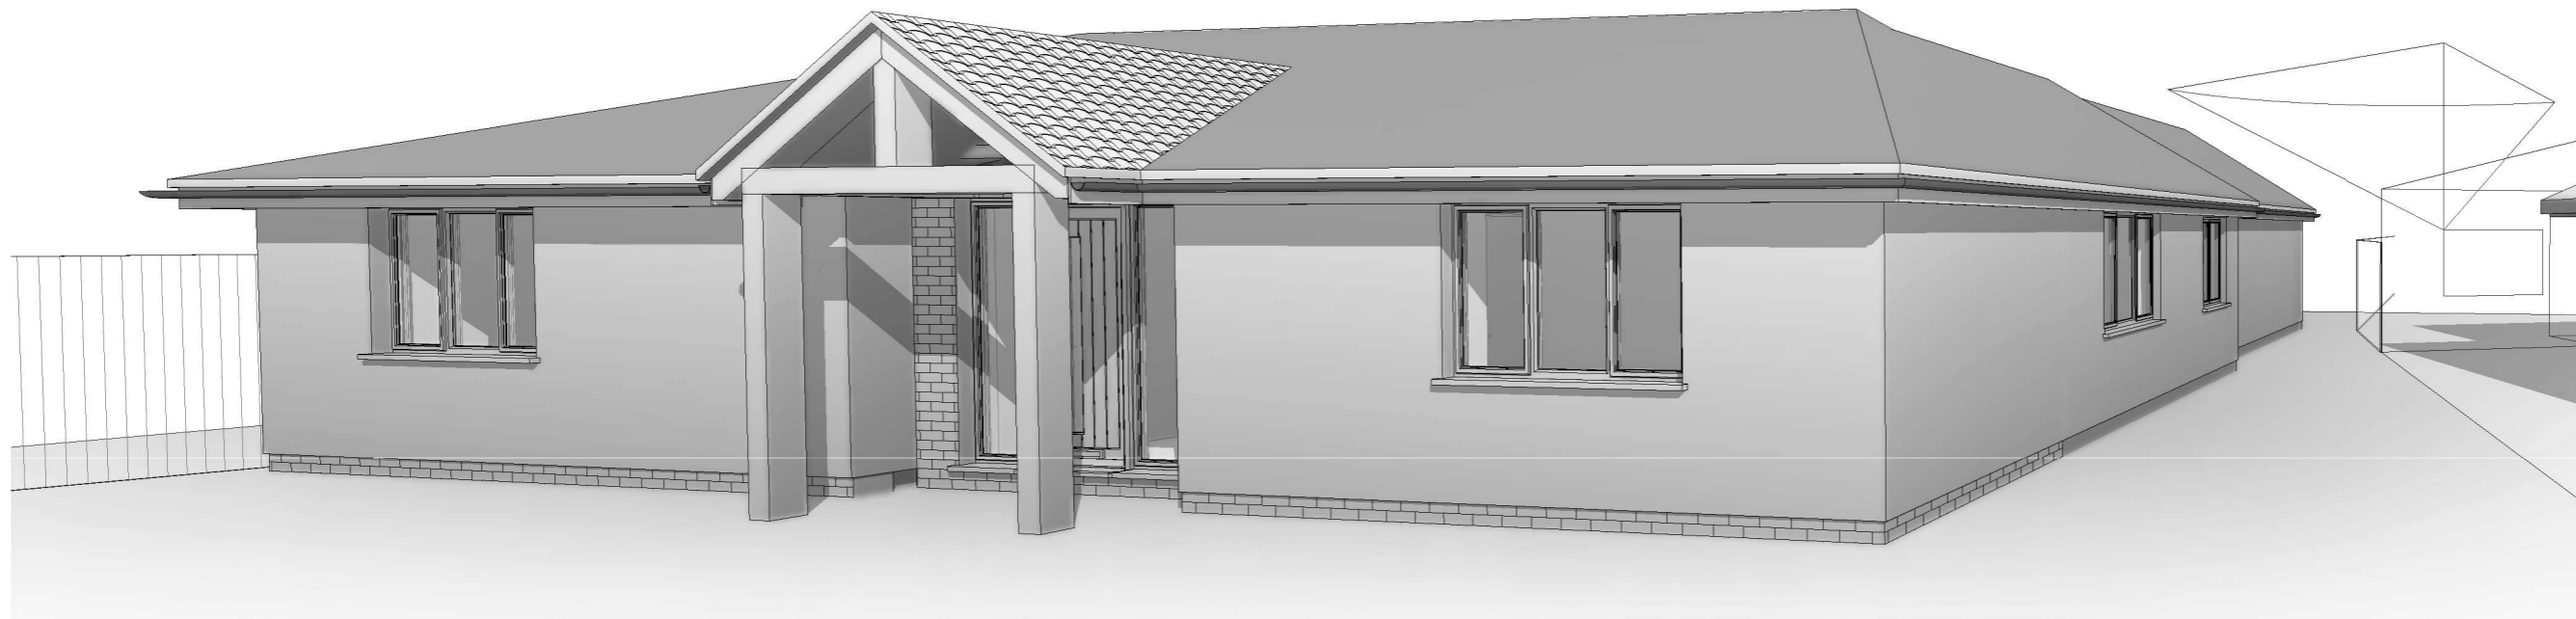

**1 Existing Front**

**2 Proposed Front.**

**LANGLEY**  
Planning & Design

Copse Farm House, Brookshill Drive, Harrow, HA3 6SB

www.LangleyPlanning.co.uk info@LangleyPlanning.co.uk

Mr & Mrs Harris

1 Links Drive Radlett WD7  
8BD

Proposed 3D Views

Project number	5634586
Date	10/23
Drawn by	DKH
Checked by	ELG

**P103**

Scale @ A3