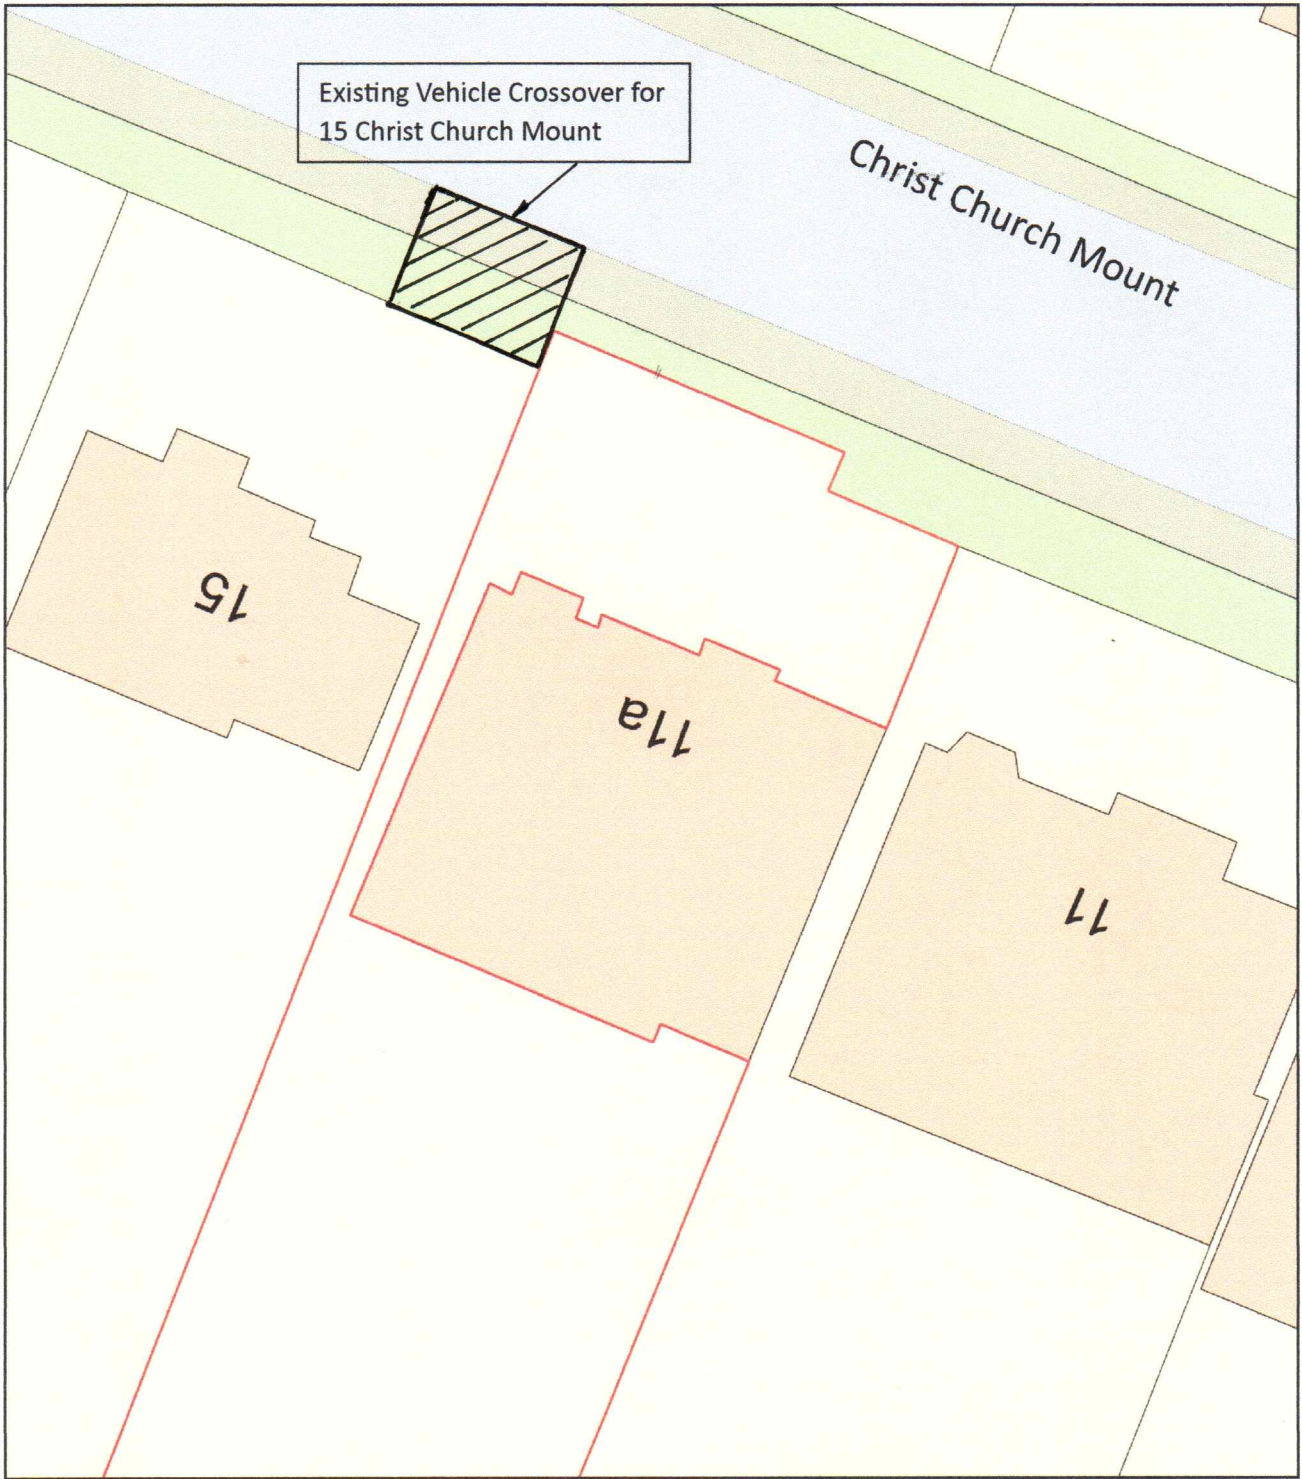

11a Site Plan - Existing

11a Christ Church Mount Epsom KT19 8LU

Plan Produced for: John Balfour

Date Produced: 11 Apr 2024

Plan Reference Number: TQRQM24102181352885

Scale: 1:200 @ A4