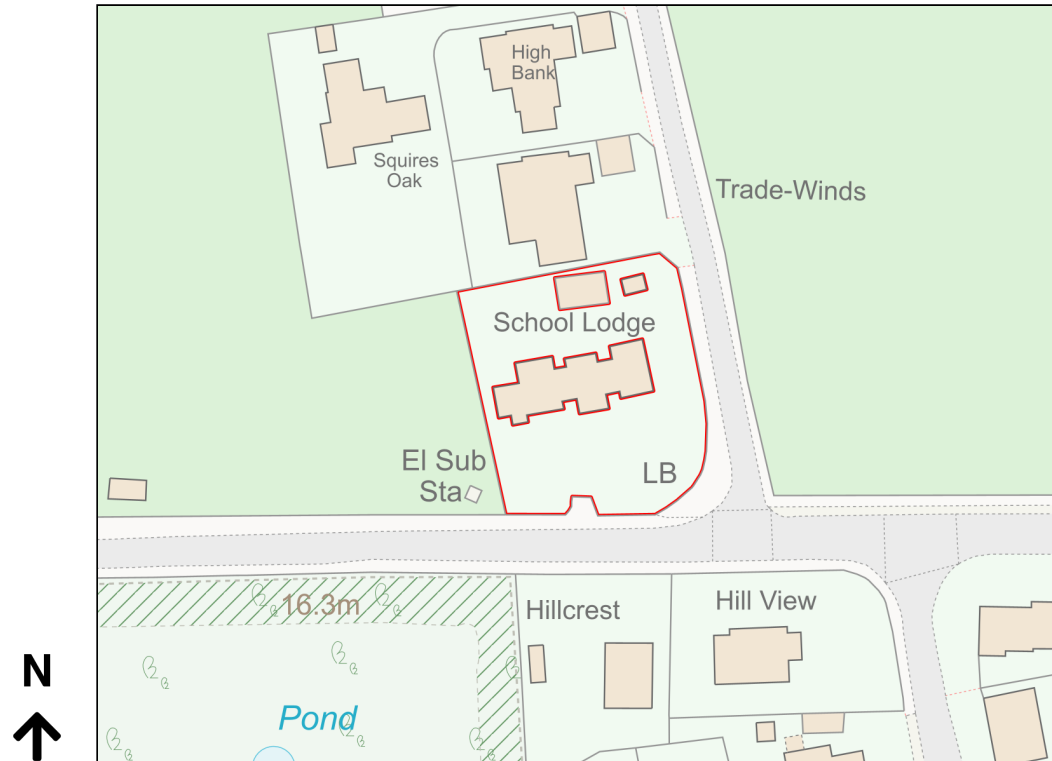

Location Plan

Site Address: School Lodge, Marsh Road, Halvergate, NR13 3QB

Date Produced: 22-Nov-2023

Scale: 1:1250 @A4

Planning Portal Reference: PP-12621354v1