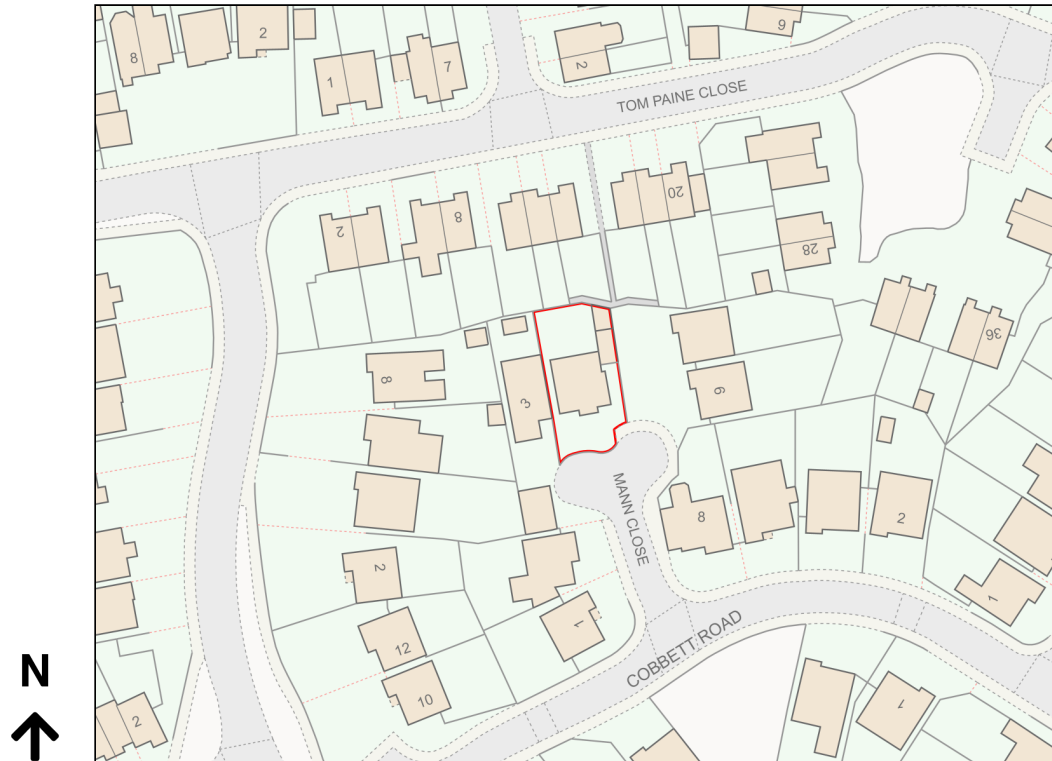

# Location Plan

Site Address: 4, Mann Close, Thorpe Astley, Braunstone Town, LE3 3RH

Date Produced: 09-Apr-2024

Scale: 1:1250 @A4

Planning Portal Reference: PP-12957081v2