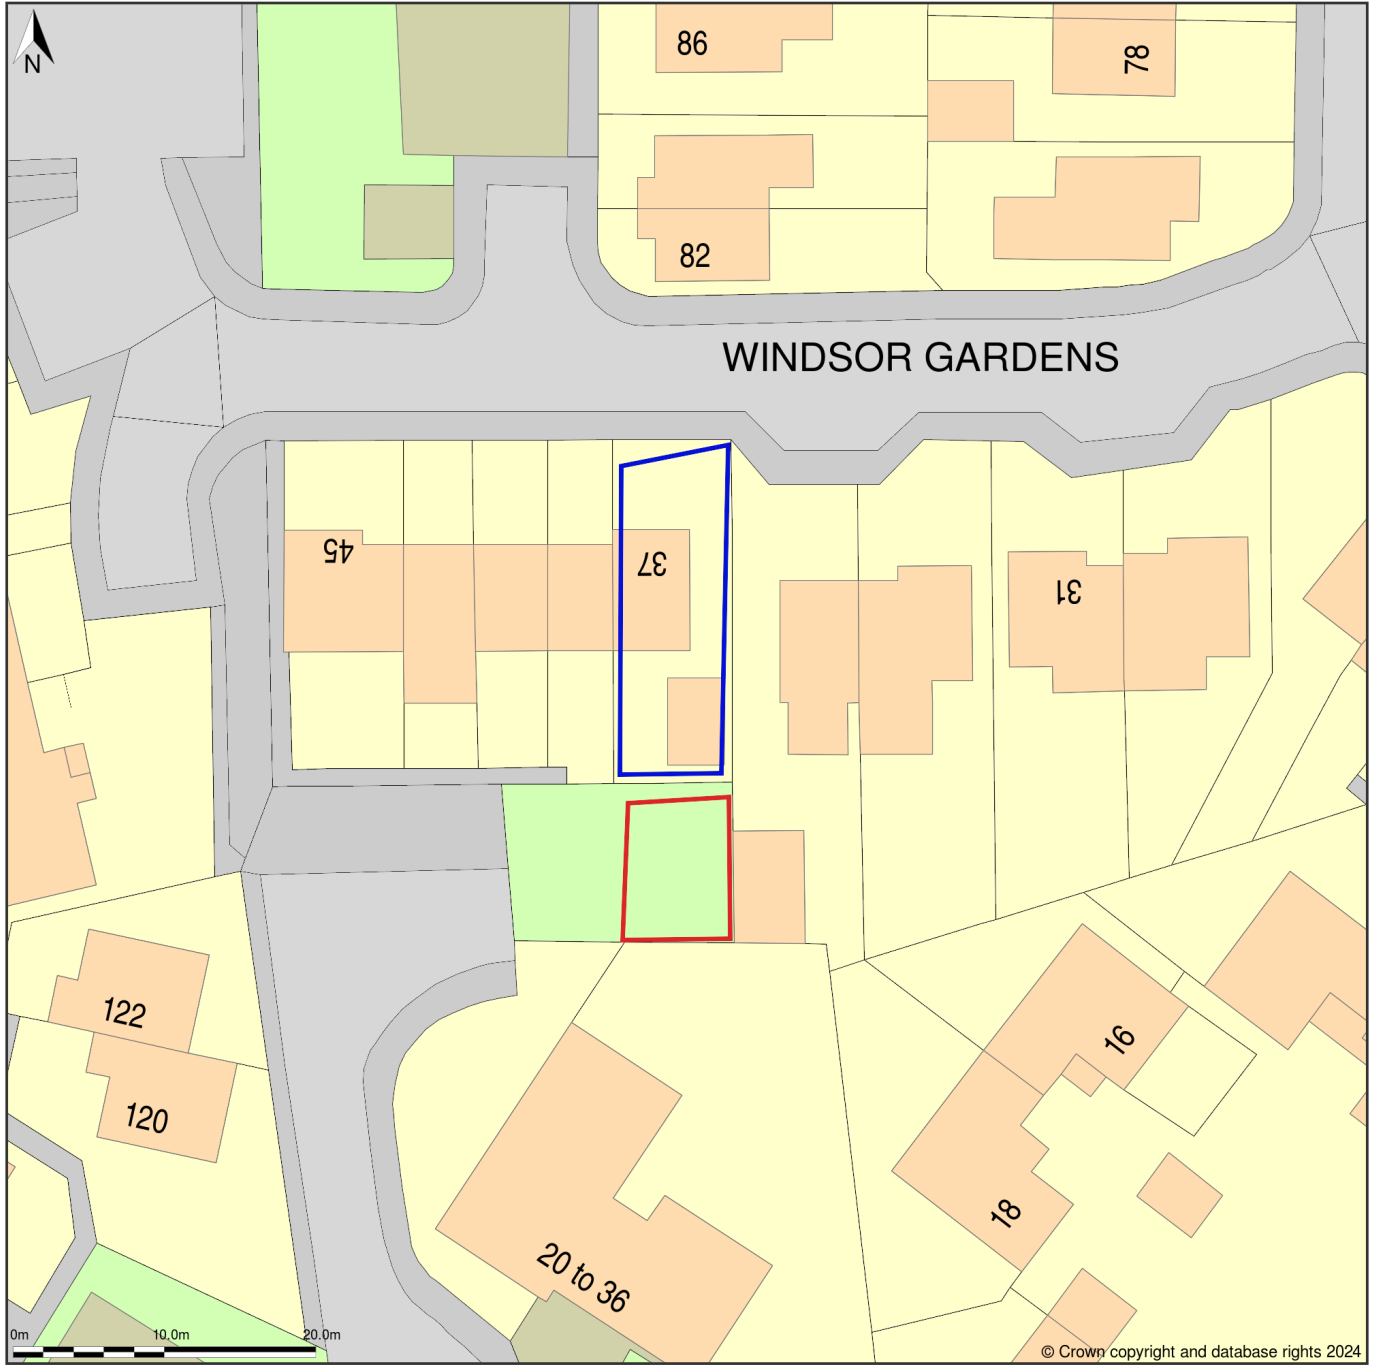

37, Windsor Gardens, Hamilton, South Lanarkshire, ML3 0NJ

Site Plan (also called a Block Plan) shows area bounded by: 270109.91, 656407.82 270199.91, 656497.82 (at a scale of 1:500), OSGridRef: NS70155645. The representation of a road, track or path is no evidence of a right of way. The representation of features as lines is no evidence of a property boundary.

Produced on 22nd Mar 2024 from the Ordnance Survey National Geographic Database and incorporating surveyed revision available at this date. Reproduction in whole or part is prohibited without the prior permission of Ordnance Survey. © Crown copyright 2024. Supplied by [www.buyaplan.co.uk](http://www.buyaplan.co.uk) a licensed Ordnance Survey partner (100053143). Unique plan reference: #00885975-6DCF90.