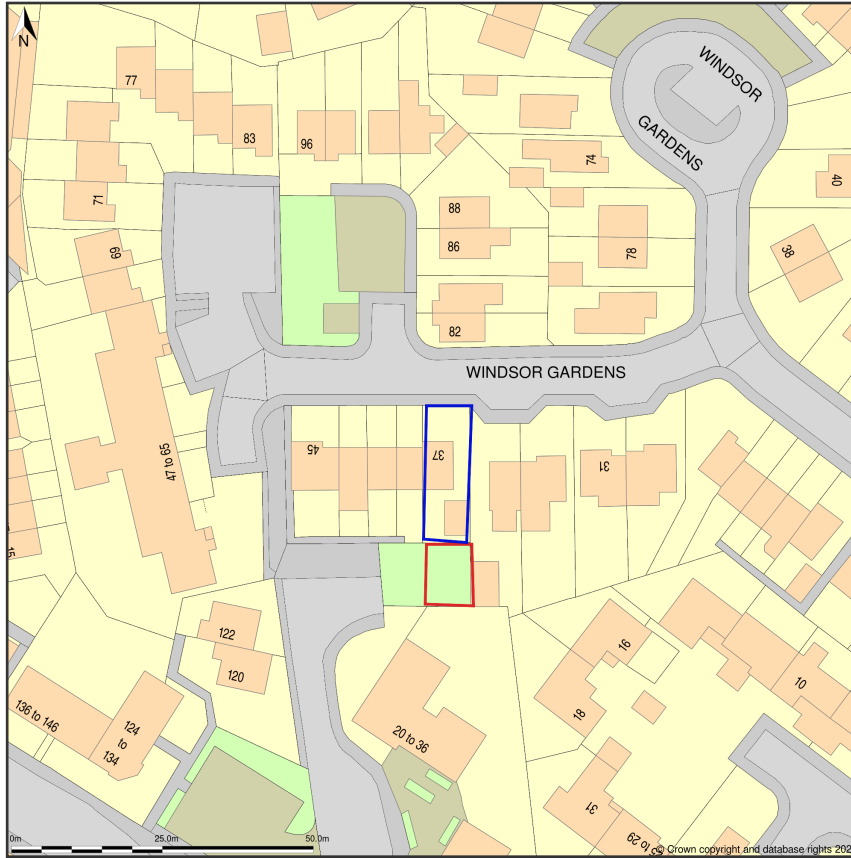

37, Windsor Gardens, Hamilton, South Lanarkshire, ML3 0NJ

Location Plan shows area bounded by: 270081.22, 656394.19 270222.64, 656535.61 (at a scale of 1:1250), OSGridRef: NS70155646. The representation of a road, track or path is no evidence of a right of way. The representation of features as lines is no evidence of a property boundary.

Produced on 16th Mar 2024 from the Ordnance Survey National Geographic Database and incorporating surveyed revision available at this date. Reproduction in whole or part is prohibited without the prior permission of Ordnance Survey. © Crown copyright 2024. Supplied by [www.buyaplan.co.uk](http://www.buyaplan.co.uk) a licensed Ordnance Survey partner (100053143). Unique plan reference: #00886584-98172E.