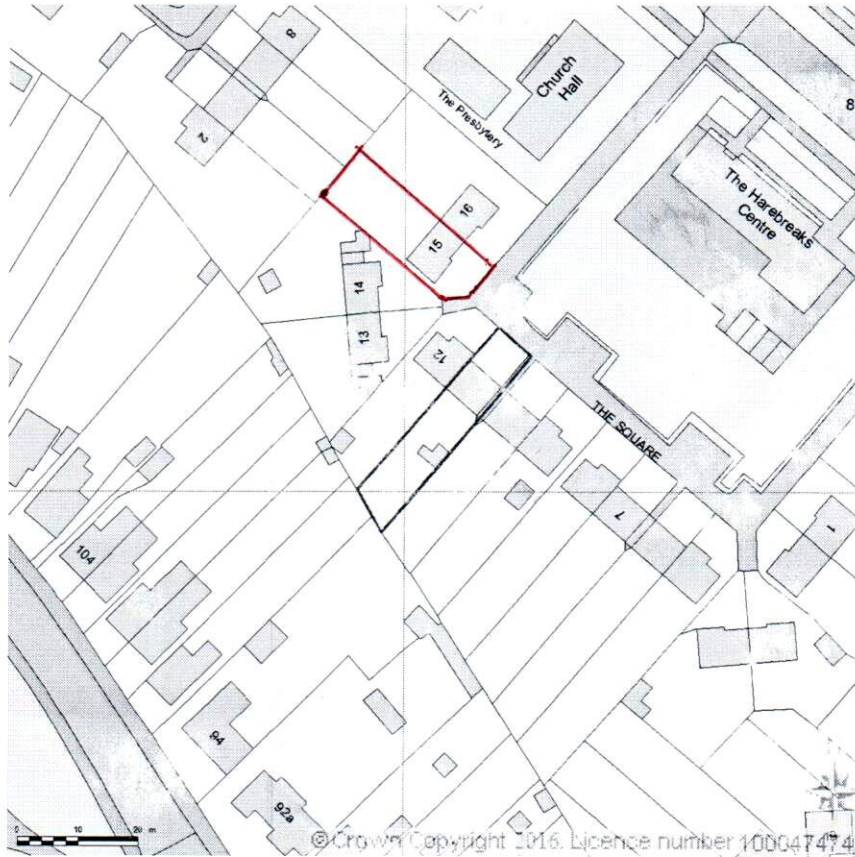

SITE LOCATION PLAN
AREA 2 HA
SCALE: 1:1250 on A4
CENTRE COORDINATES: 510505 , 198610

Supplied by Streetwise Maps Ltd
www.streetwise.net
Licence No: 100047474