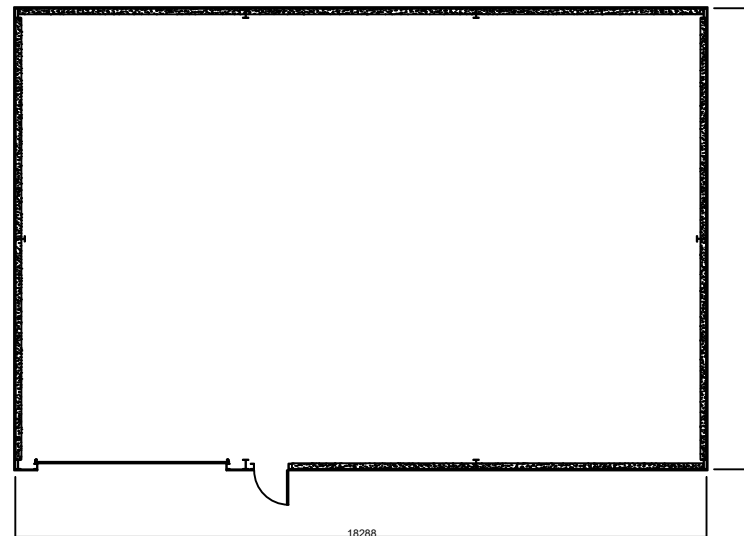

Front Elevation

Side Elevation

Rear Elevation

Side Elevation

Floor Plan

Roof Plan

N FIELD PROJECTS LTD
 5 Woodlands Close,
 Heathfield,
 East Sussex,
 TN21 8BH
 Tel: 07738 703498
 E-mail: nick@nfieldprojects.co.uk

PROJECT TITLE

Gilredge Meadow Farm, Spode Lane, Cowden, TN8 7HG

DRAWING

Machinery Store

REV	DESCRIPTION	DATE	BY

SCALE 1:200 on A3 DRAWN NRF

DATE 14/02/2024 DRAWING No. NFP166P002