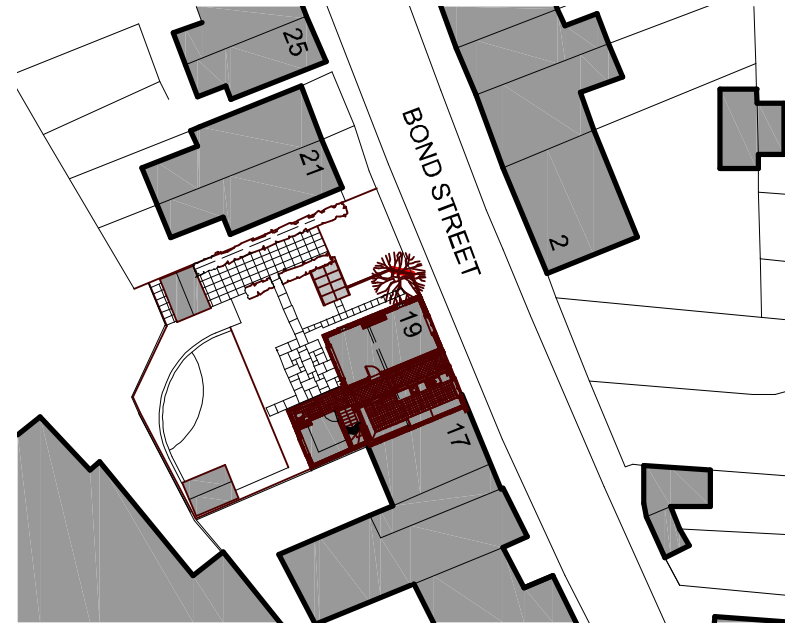

# Location plan

Crown Copyright. All rights reserved. Licence Number 100020449

0 50m

SCALE - 1:1250 @ A4

# Block plan

0 50M

SCALE - 1:500 @ A4

Drawing 06  
Scale 1:1250  
February 2024

# 19 Bond Street, Stowmarket Location and block plan