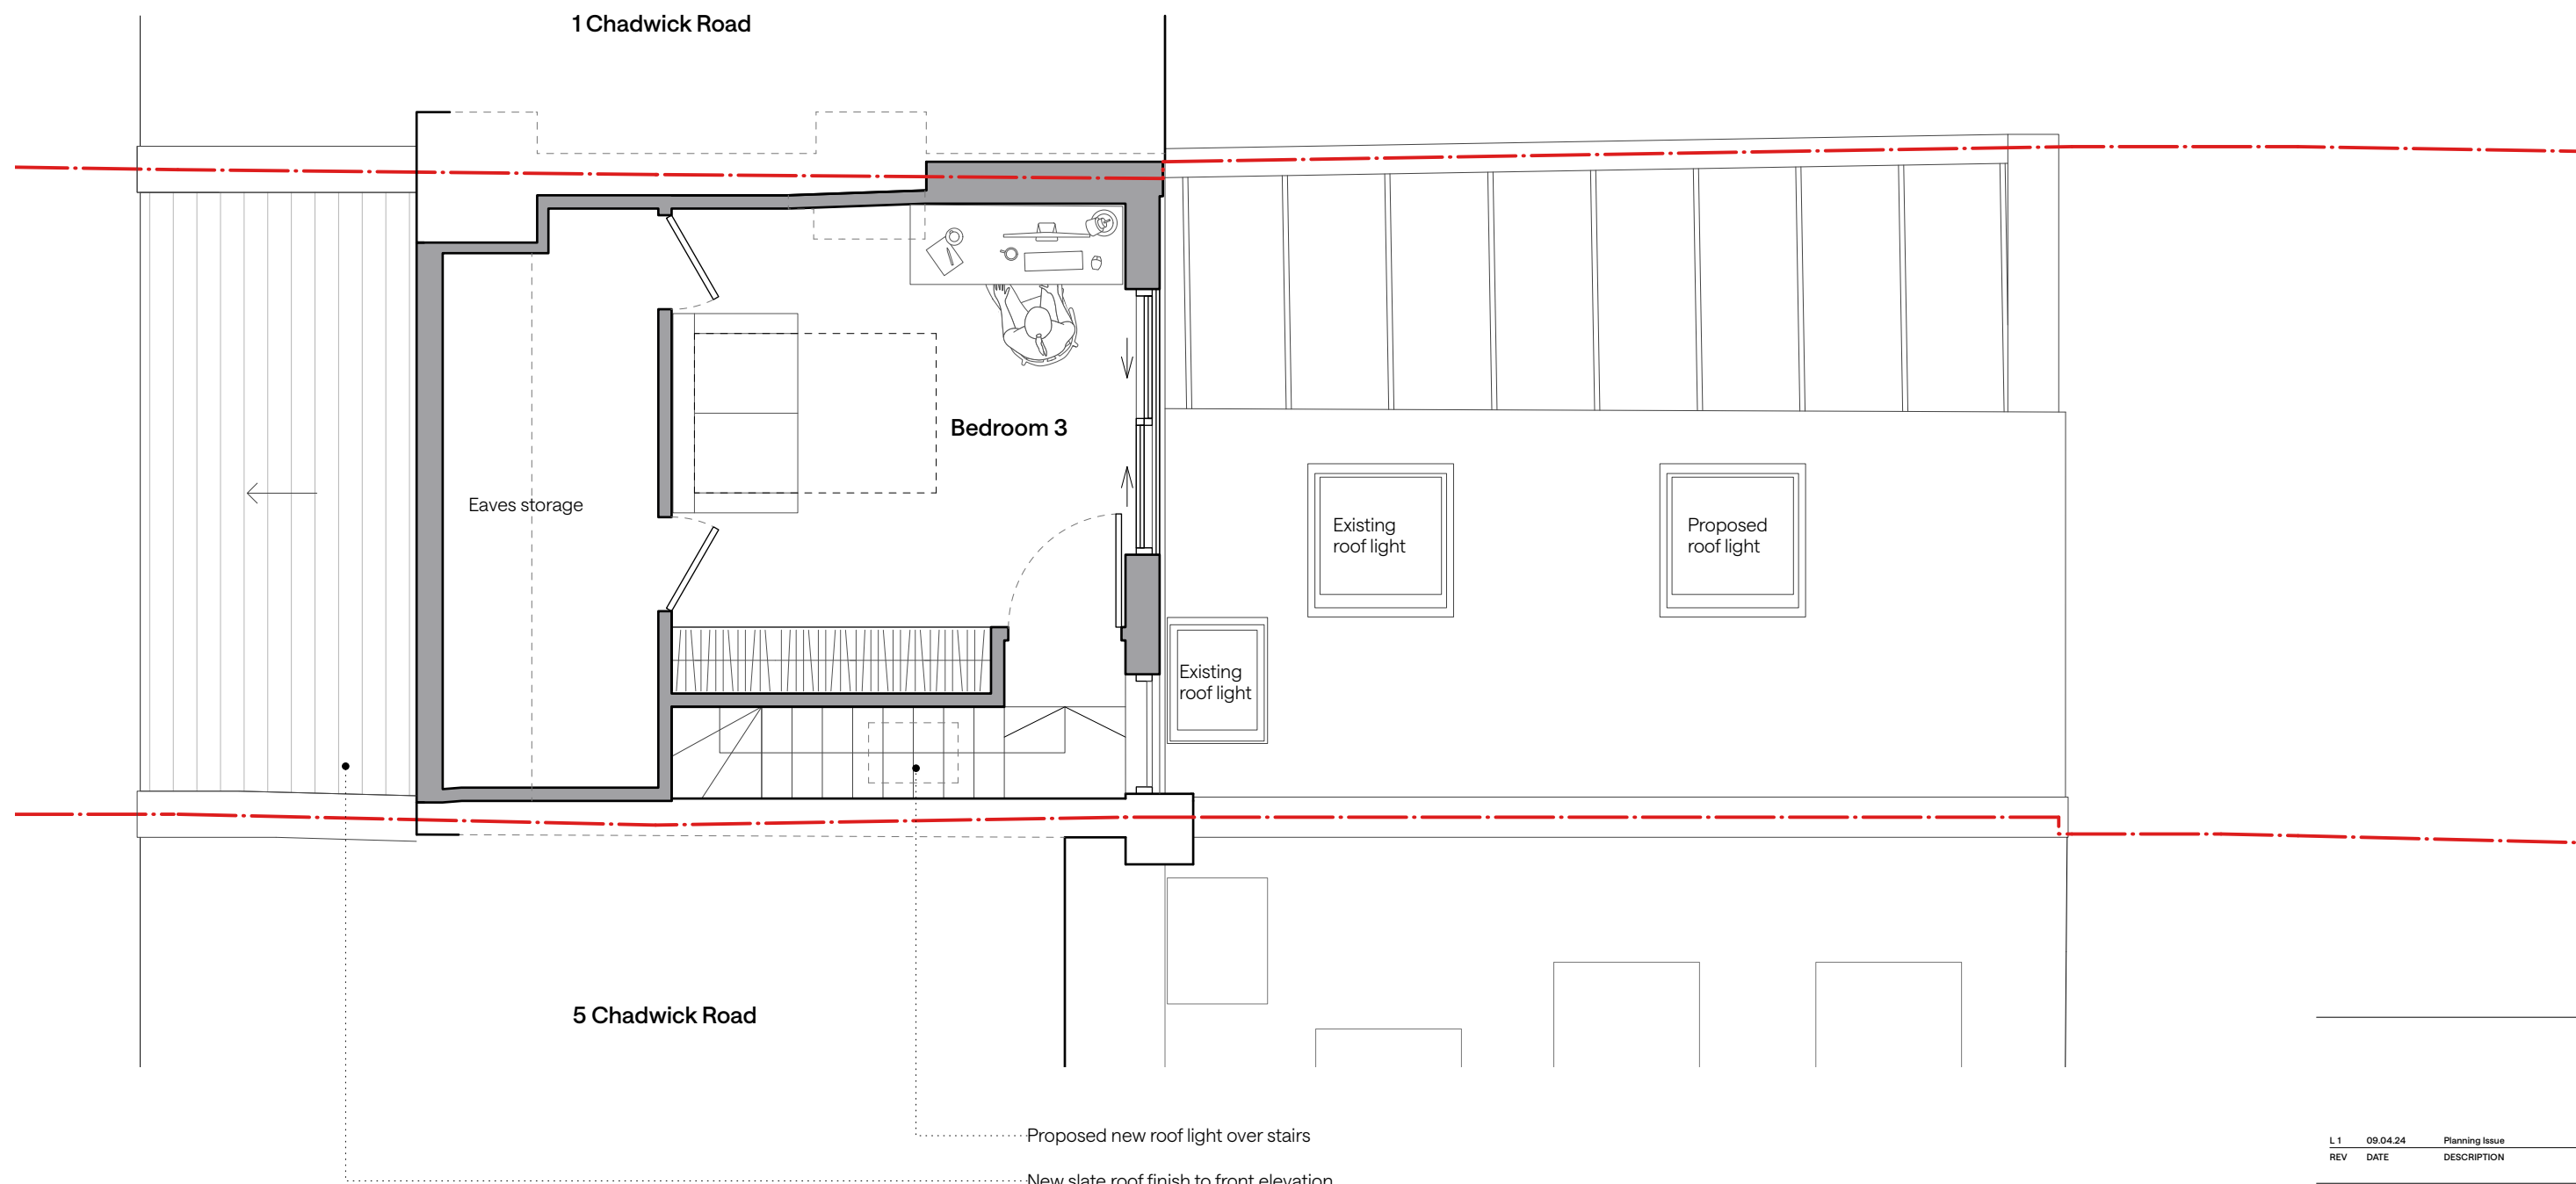

© Andy Matthews Studio

REV	DATE	DESCRIPTION
L1	09.04.24	Planning Issue

Andy Matthews. Studio

208 Kala Studios
The Biscuit Factory
100 Drummond Road
London SE16 4DG
020 4537 5231
hello@andy Matthews.studio
andymatthews.studio

PROJECT	JOB CODE
3 Chadwick Road	065
TITLE	DRAWING NUMBER
Proposed second floor plan	2102

ISSUE	DATE	REVISION
Planning	April 24	L1
SCALE	SIZE	REVISION DATE
1:50	A3	09.04.24