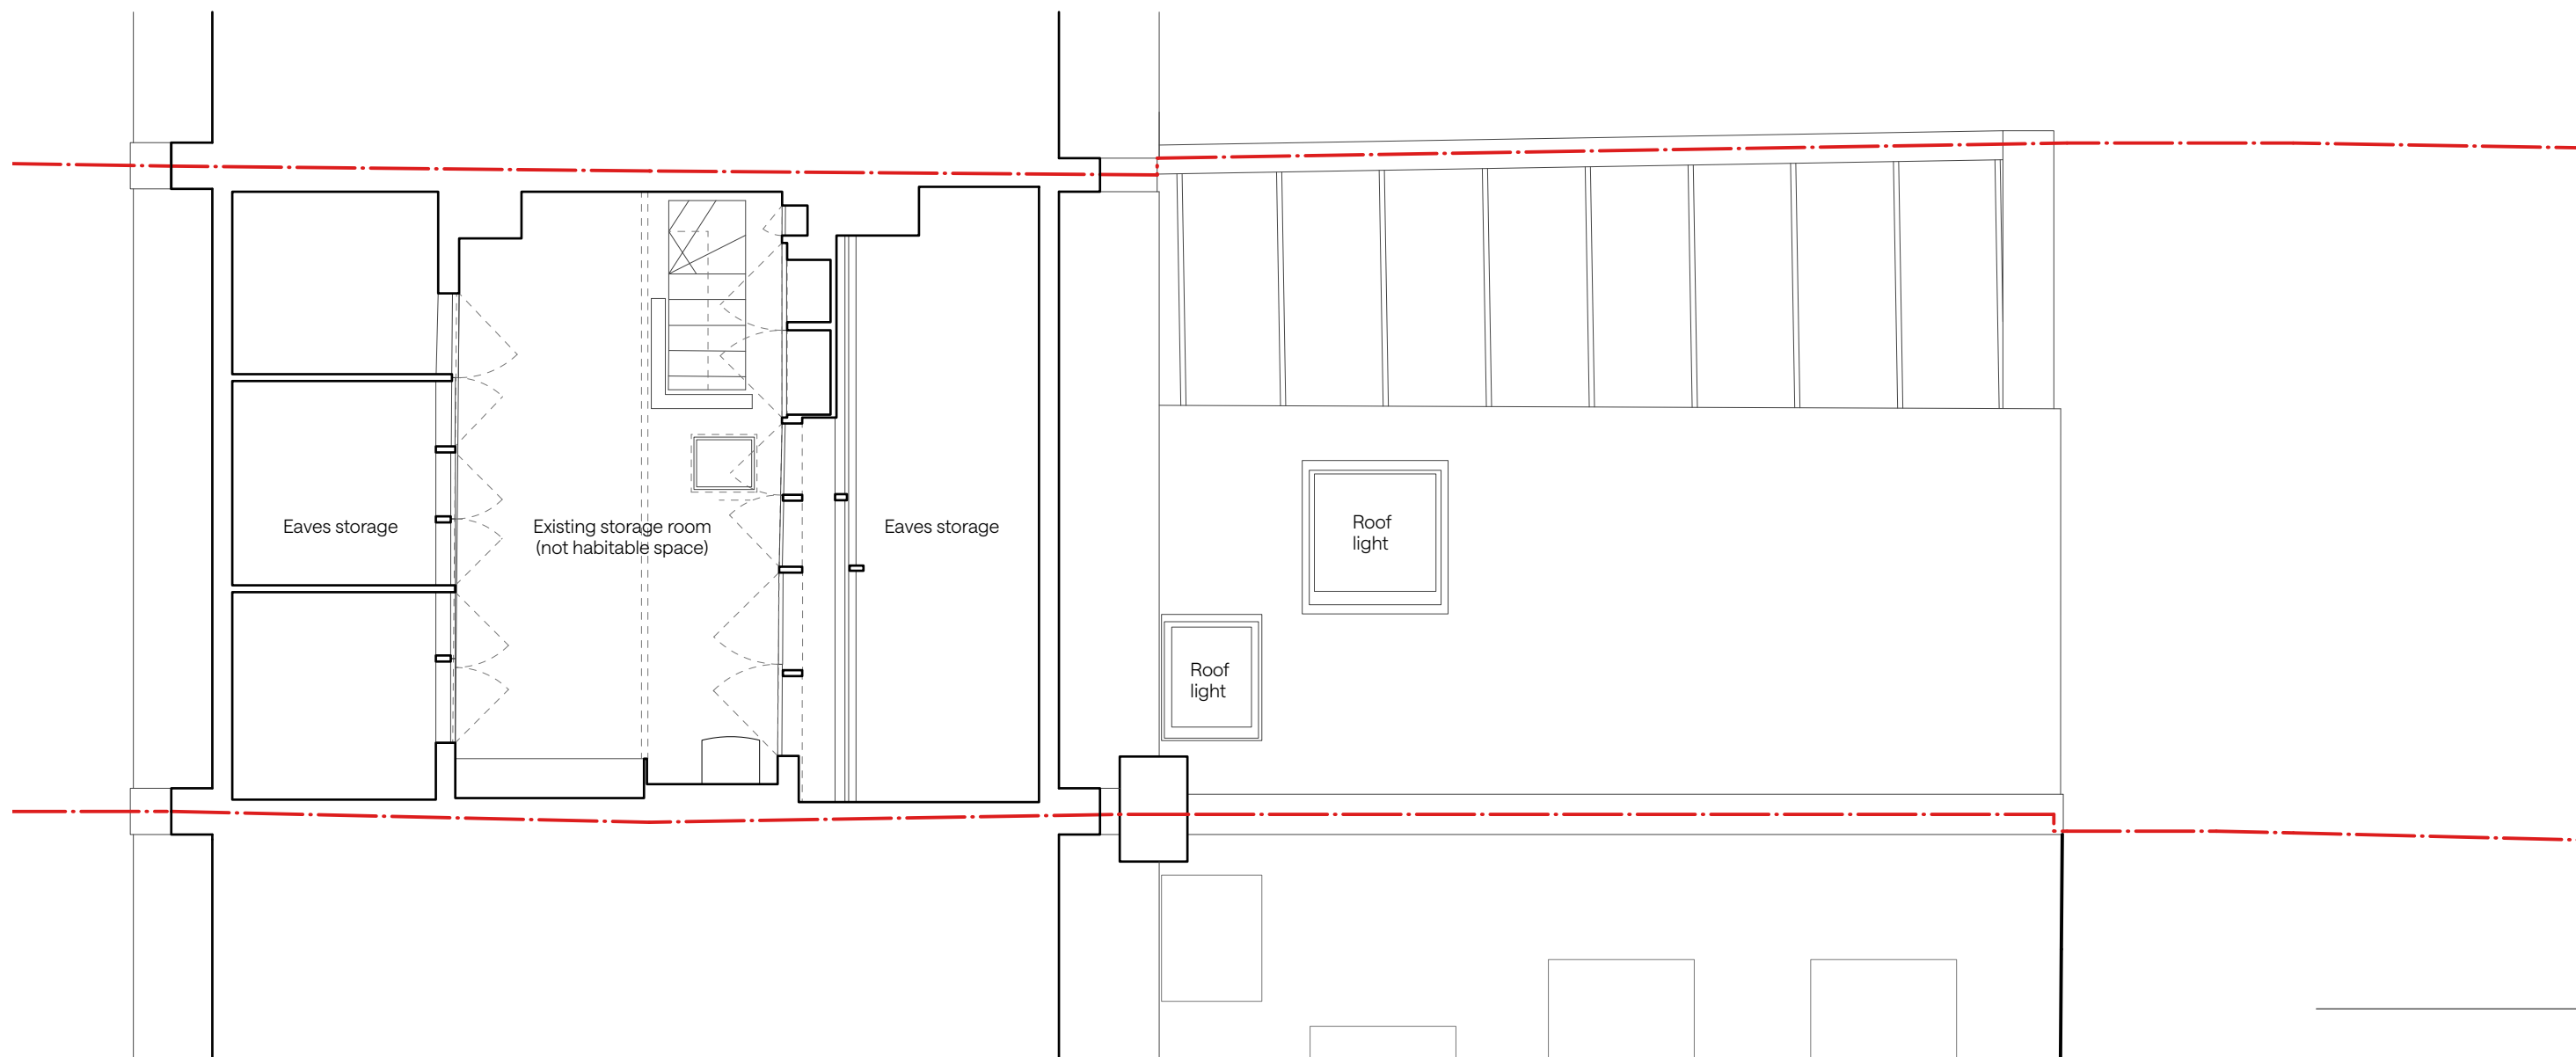

© Andy Matthews Studio

REV	DATE	DESCRIPTION
L1	09.04.24	Planning Issue

Andy Matthews. Studio

PROJECT	JOB CODE	
3 Chadwick Road	065	
TITLE	DRAWING NUMBER	
Second floor plan as existing	1102	
ISSUE	DATE	REVISION
Planning	April 24	L1
SCALE	SIZE	REVISION DATE
1:50	A3	09.04.24