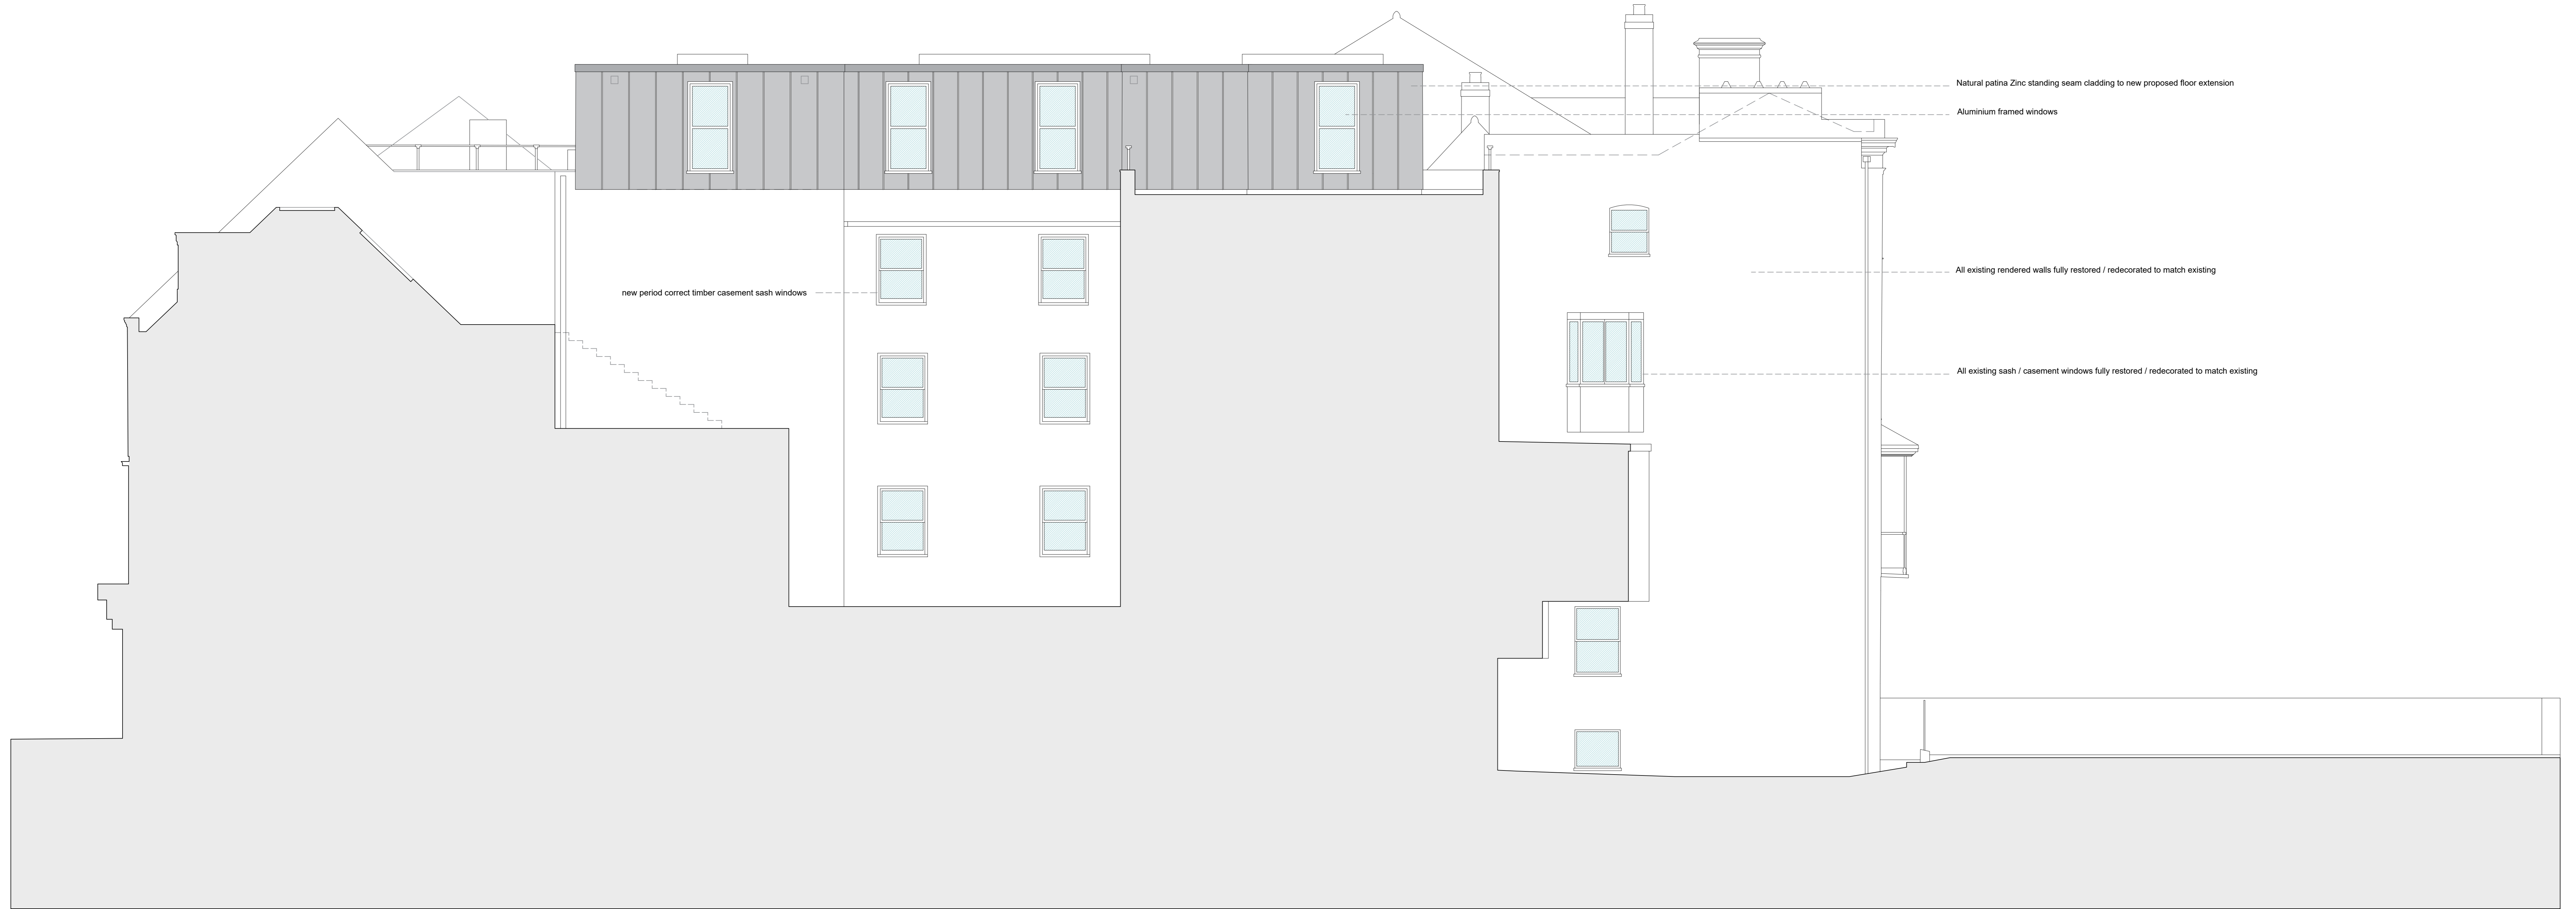

52-53 OLD STEINE
Brighton

THIS IS A GRADE II LISTED BUILDING
HISTORIC ENGLAND LIST ENTRY: 1380668 - 52
HISTORIC ENGLAND LIST ENTRY: 1380669 - 53

notes
Please note: These are planning application stage drawings not construction drawings and should be treated as such.

Section CC - Proposed - 1:50@A1

REV C - Consultant input updates 24/02/21
REV B - Consultant input updates 24/01/20
REV A - Consultant input updates 23/12/15

EDWSArchitects

J O B 52-53 Old Steine Brighton BN1 1NH	CHECKED PT
	DRAWN ES
CLIENT Jenscogroup	DATE 22.03.28
	SCALE 1:50 @ A0
DRAWING Section CC Proposed	REVISION C
	NUMBER 7181059