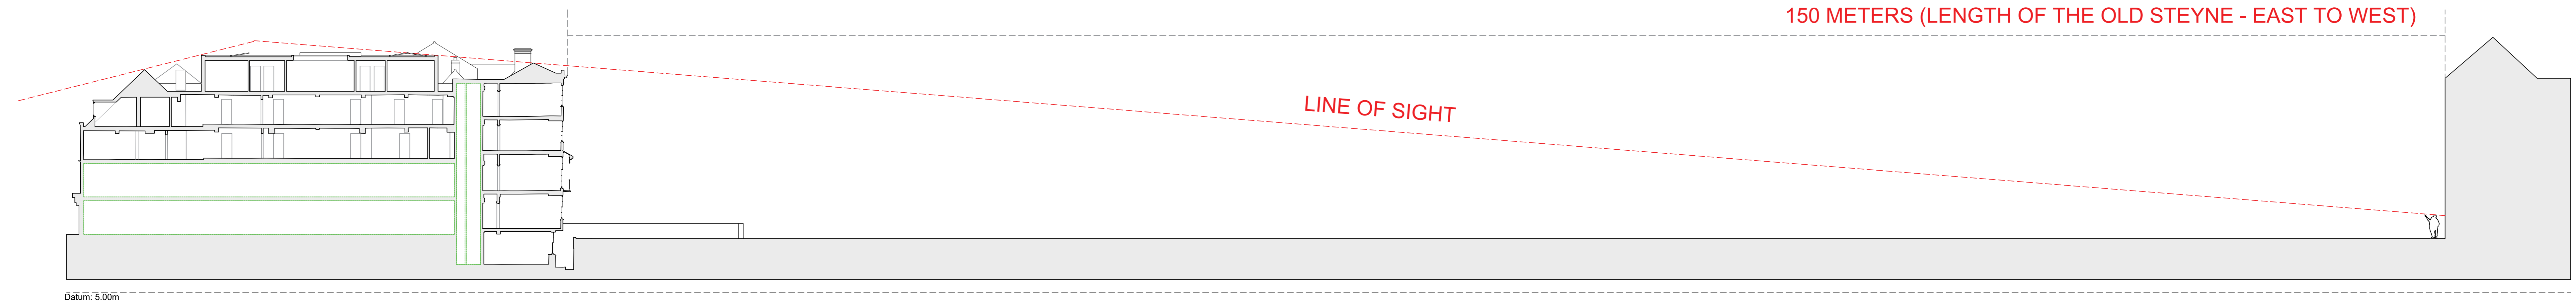

Section BB (Long) - Proposed - 1:200@A1

REV B - Consultant input updates 24/02/21
REV A - Consultant input updates 23/12/15

EDWSArchitects

J O B	CHECKED
52-53 Old Steine Brighton BN1 1NH	PT
	DRAWN
	ES
CLIENT	DATE
Jenscogroup	22.03.28
	SCALE
	1:50 @ A0
DRAWING	REVISION
Section BB Proposed	B
	NUMBER
	7181058