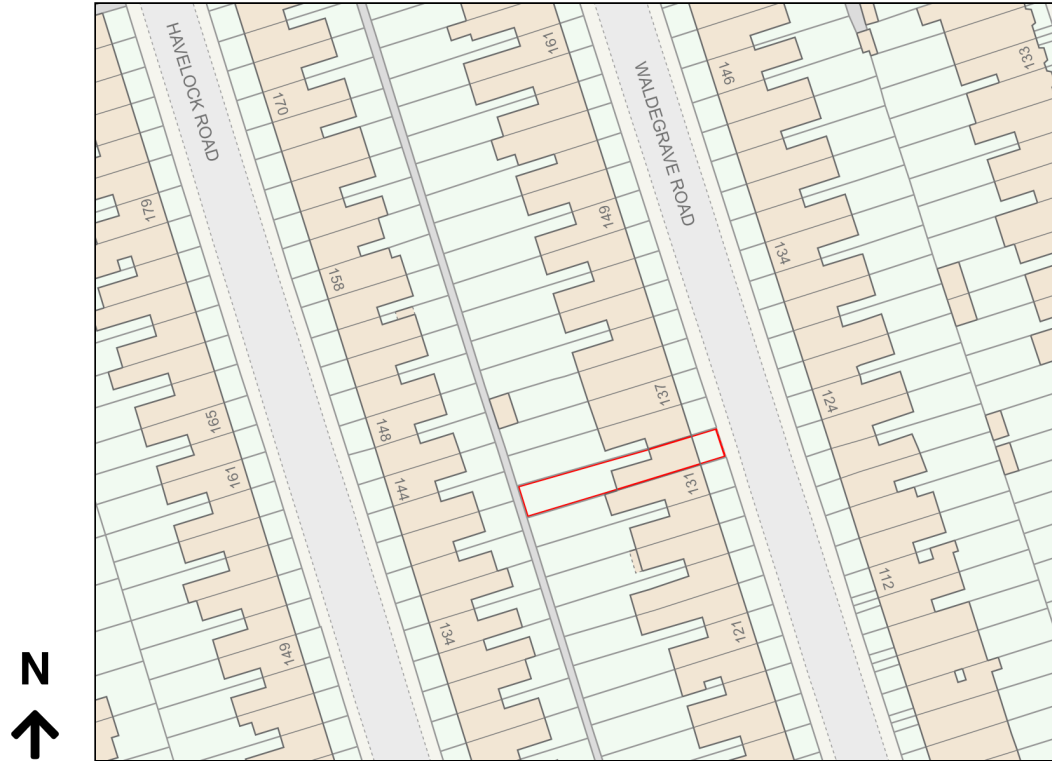

# Location Plan

Site Address: 133, Waldegrave Road, Brighton, BN1 6GJ

Date Produced: 25-Mar-2024

Scale: 1:1250 @A4

Planning Portal Reference: PP-12893394v1