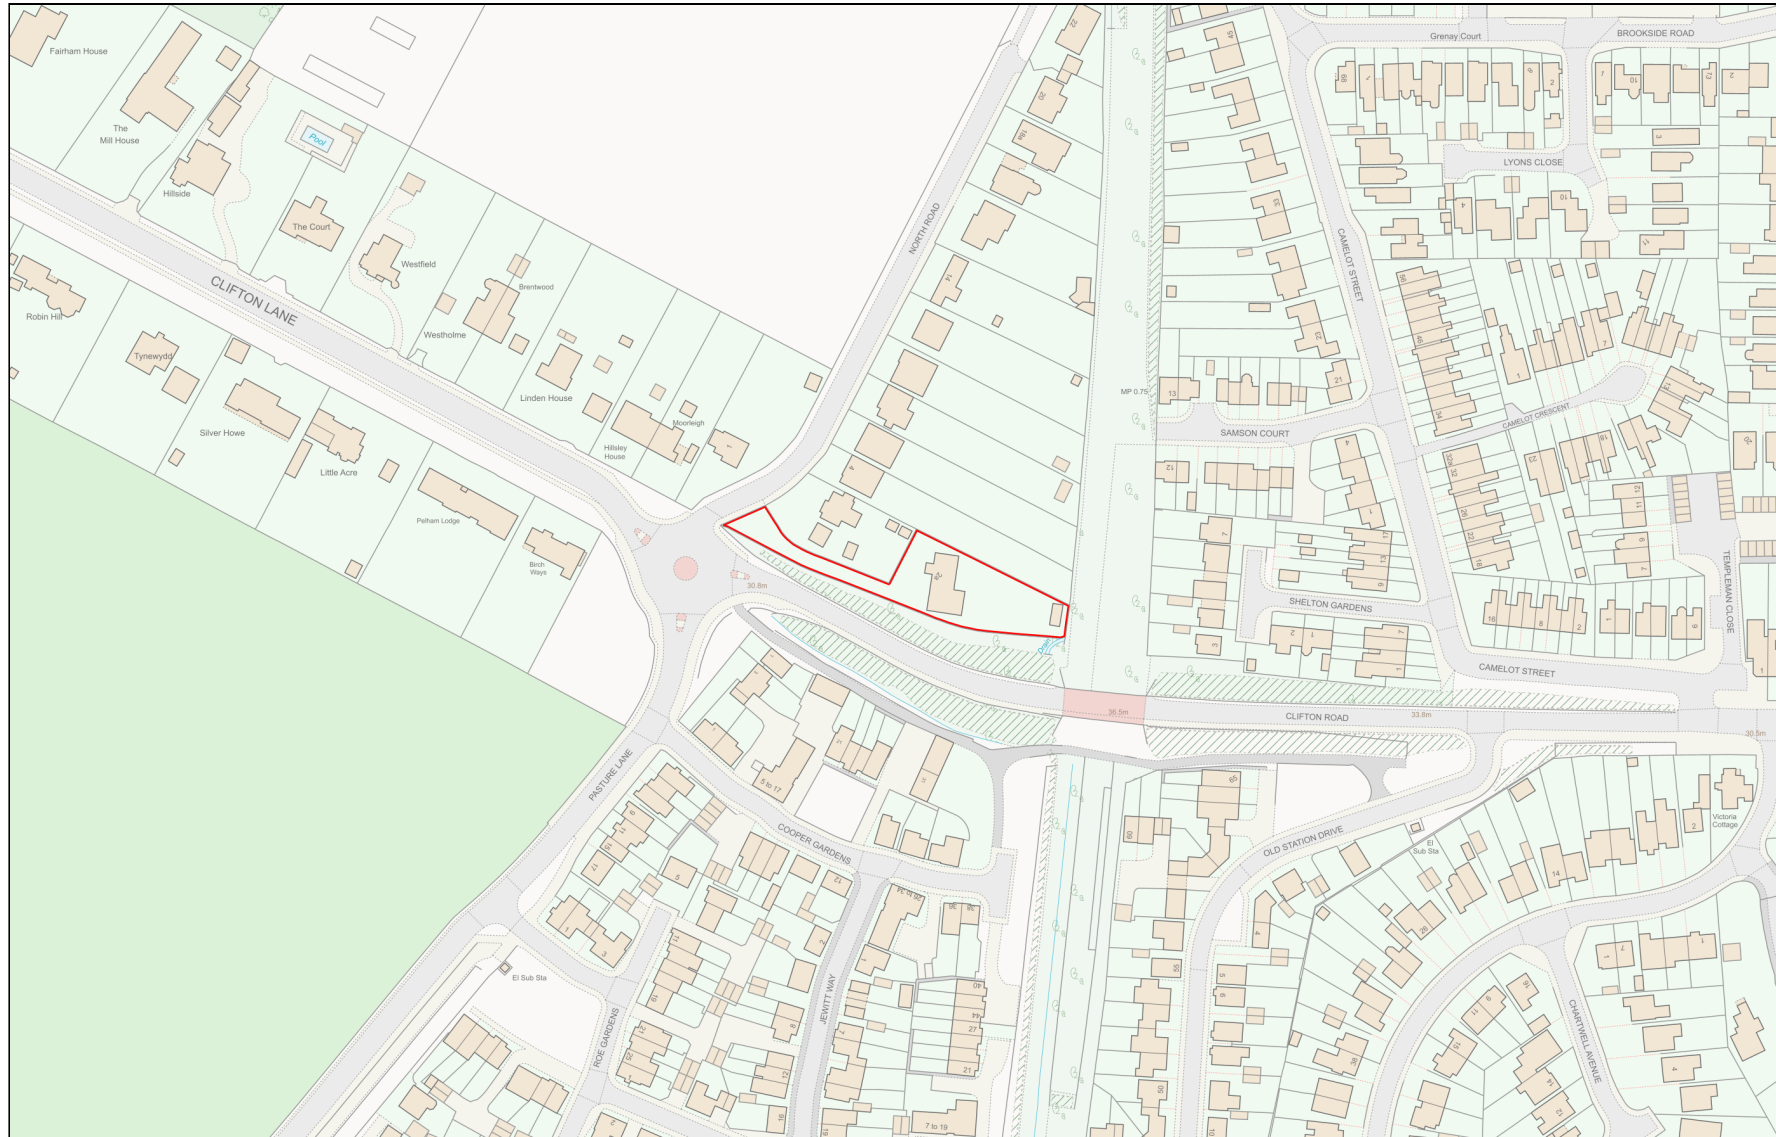

Location Plan

Site Address: 2a, North Road, Ruddington, NG11 6AD

Date Produced: 30-Mar-2024

Scale: 1:2500 @A4

Planning Portal Reference: PP-12938629v1