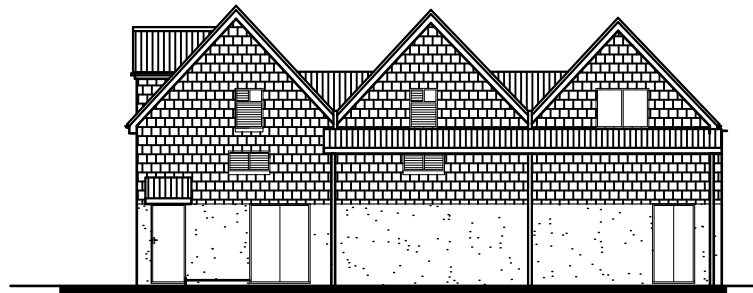

EAST

NORTH

SOUTH

**CAAD**

Critchley Architecture And Design Ltd.  
 Contact: 02392 474 919 | info@caad.online  
 The Old Brewery, 15E South Street, Havant, PO9 1BU

EXISTING ELEVATIONS

Revisions	a) Note/Date/Initial
b)	
c)	
d)	

25 Mengham Road,  
 Hayling Island,  
 PO11 9BG

Scale A1=1:100, A3=1:200  
 Drawn JHL/ZS  
 Date 23/03/2023

20058-311<sup>0</sup>

20m

40m

60m

80m