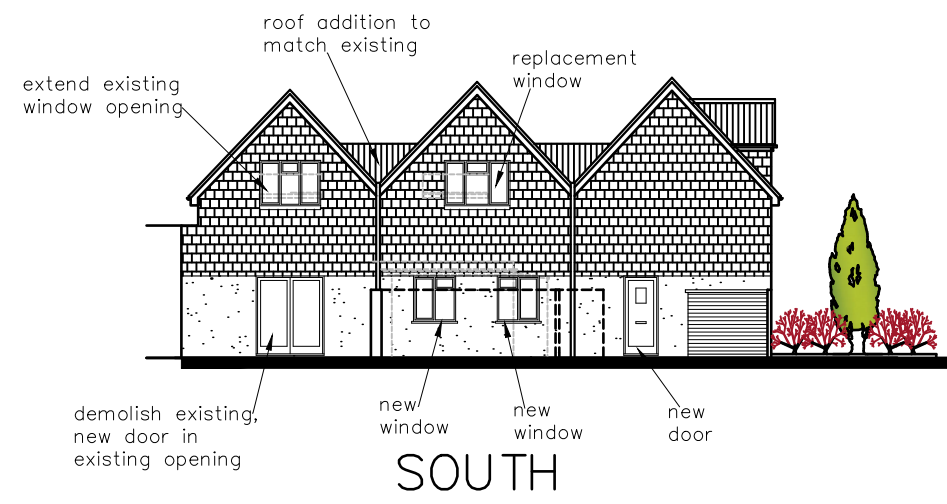

EAST

NORTH

SOUTH

CAAD

Critchley Architecture And Design Ltd.
 Contact: 02392 474 919 | info@caad.online
 The Old Brewery, 15E South Street, Havant, PO9 1BU

PROPOSED ELEVATIONS

Revisions a) Planning revisions/15.08.23/JHL
 b)
 c)
 d)