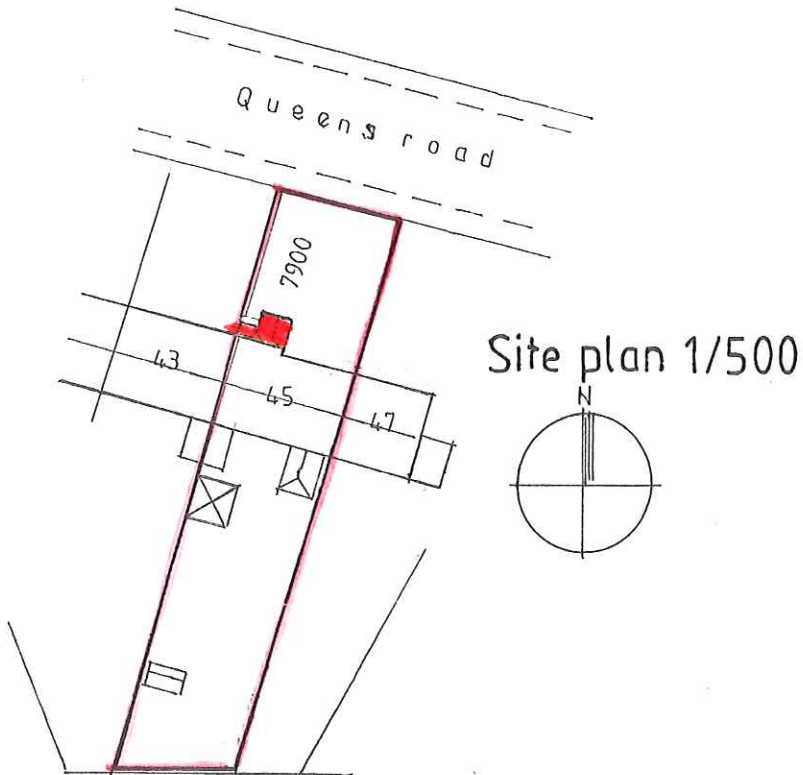

Location plan 1/1250

OS CROWN COPYRIGHT · ALL RIGHTS RESERVED
LICENCE No 100047707

Site plan 1/500

45 Queens road, Petersfield, GU32 3BB.