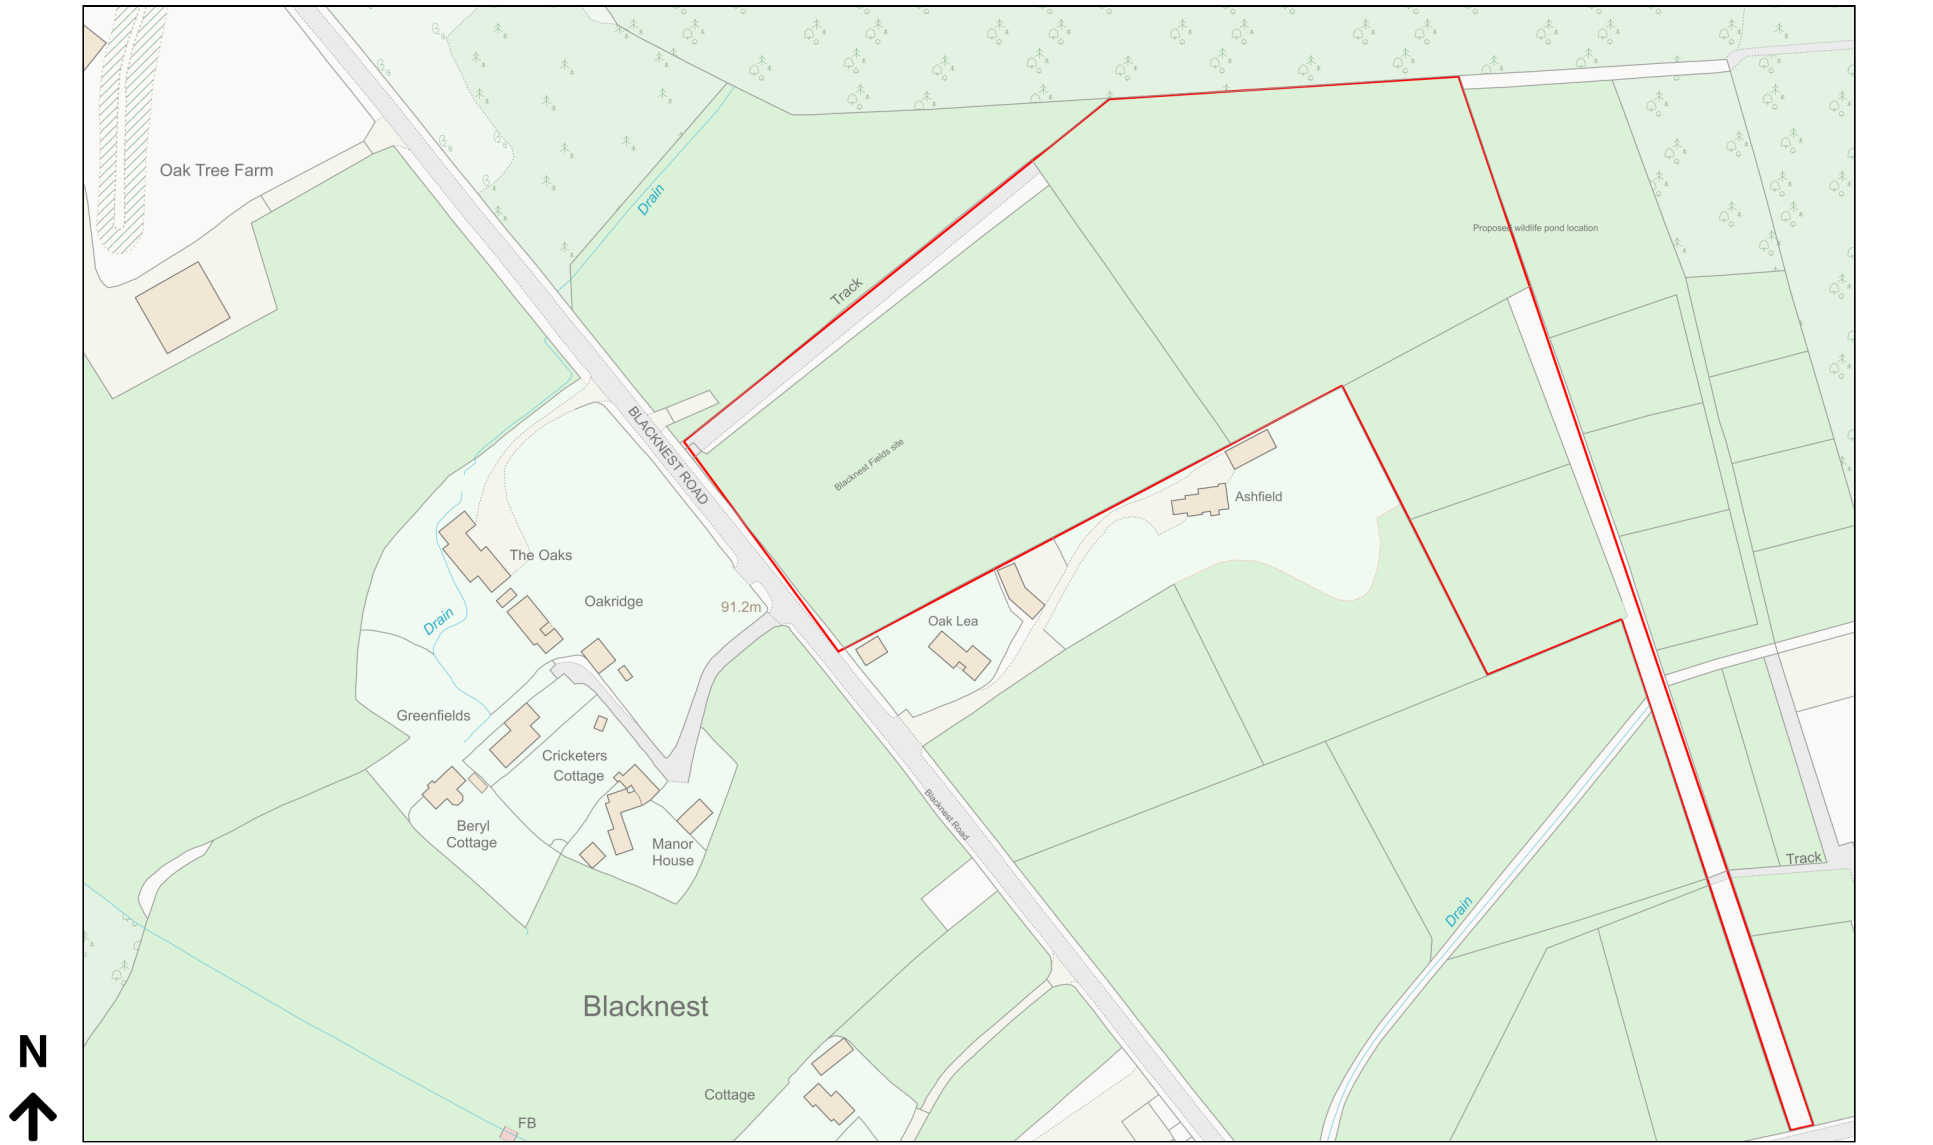

Location Plan

Site Address: Easting: 479916 Northing: 141886

Date Produced: 12-Mar-2024

Scale: 1:2500 @A4

Planning Portal Reference: PP-12884059v1